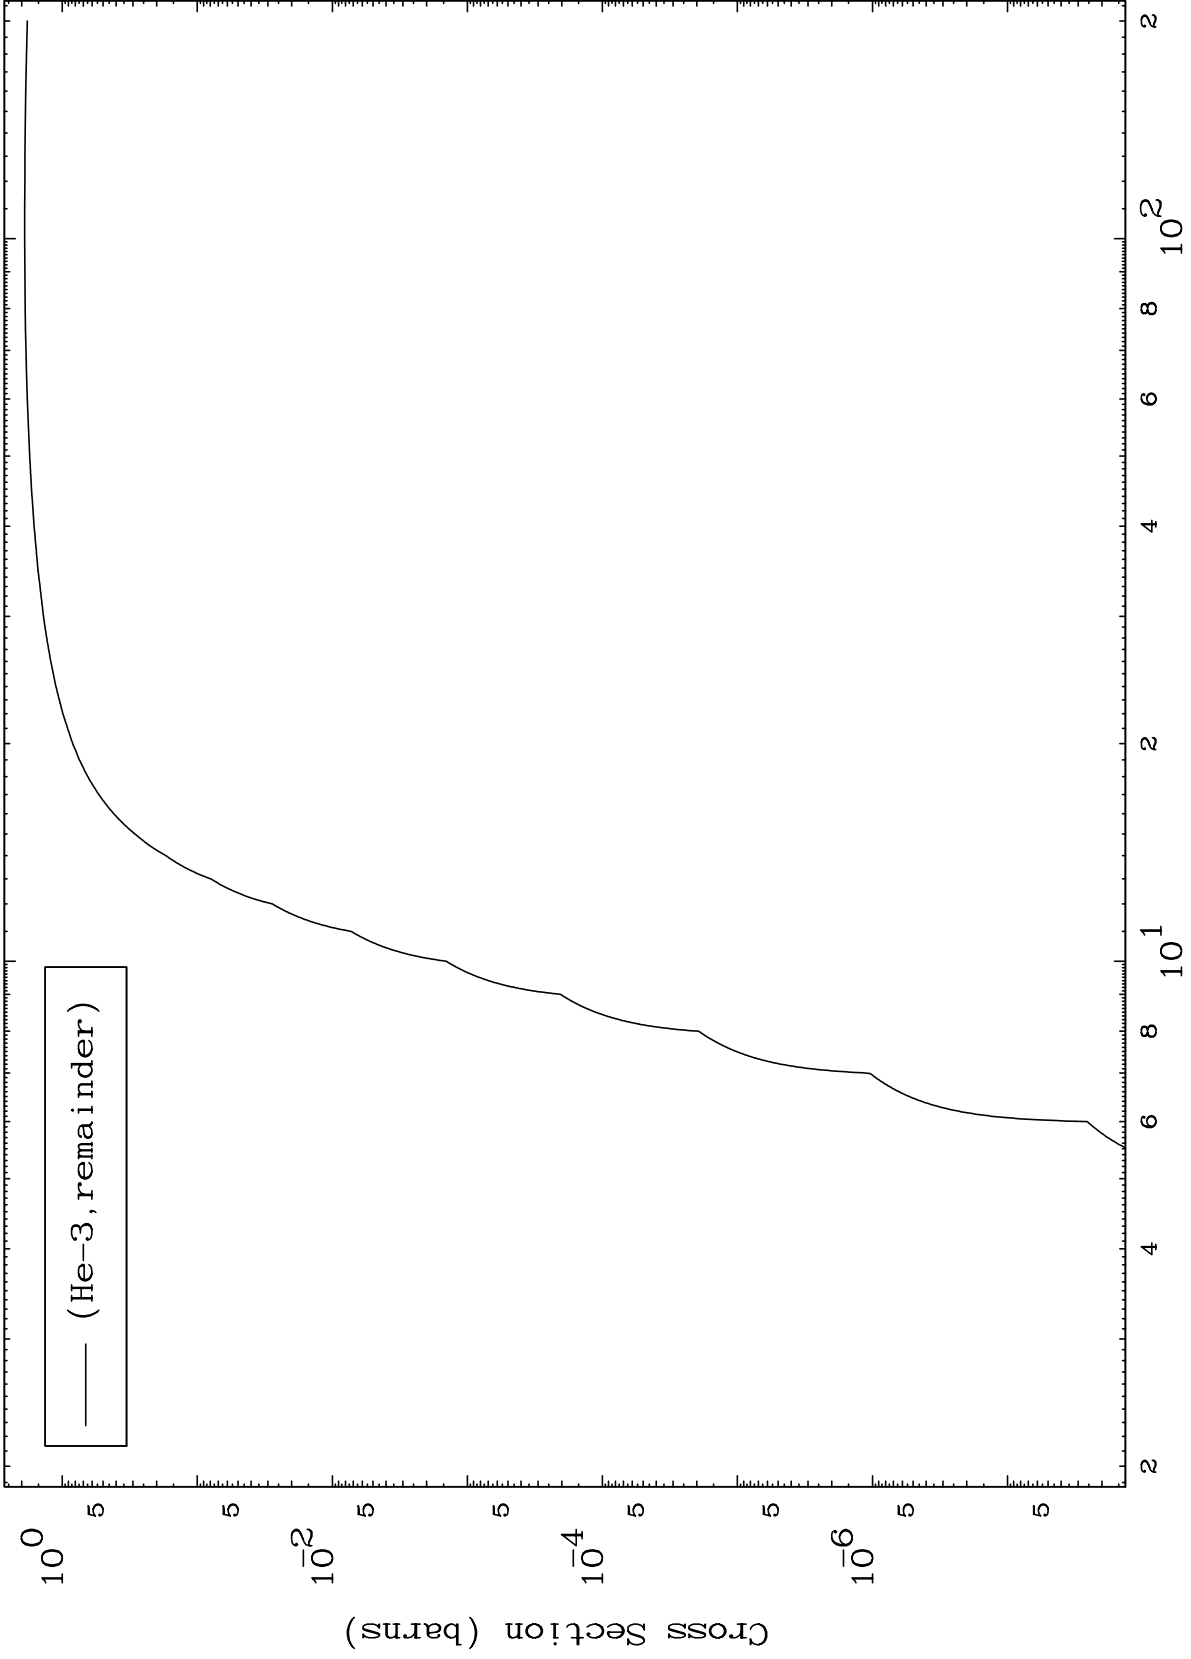

Press Mouse Button to Start

MAT 4665

He-3 Major

46-Pd-115

0 Kelvin Cross Sections

1

Incident Energy (MeV)

46-Pd-115