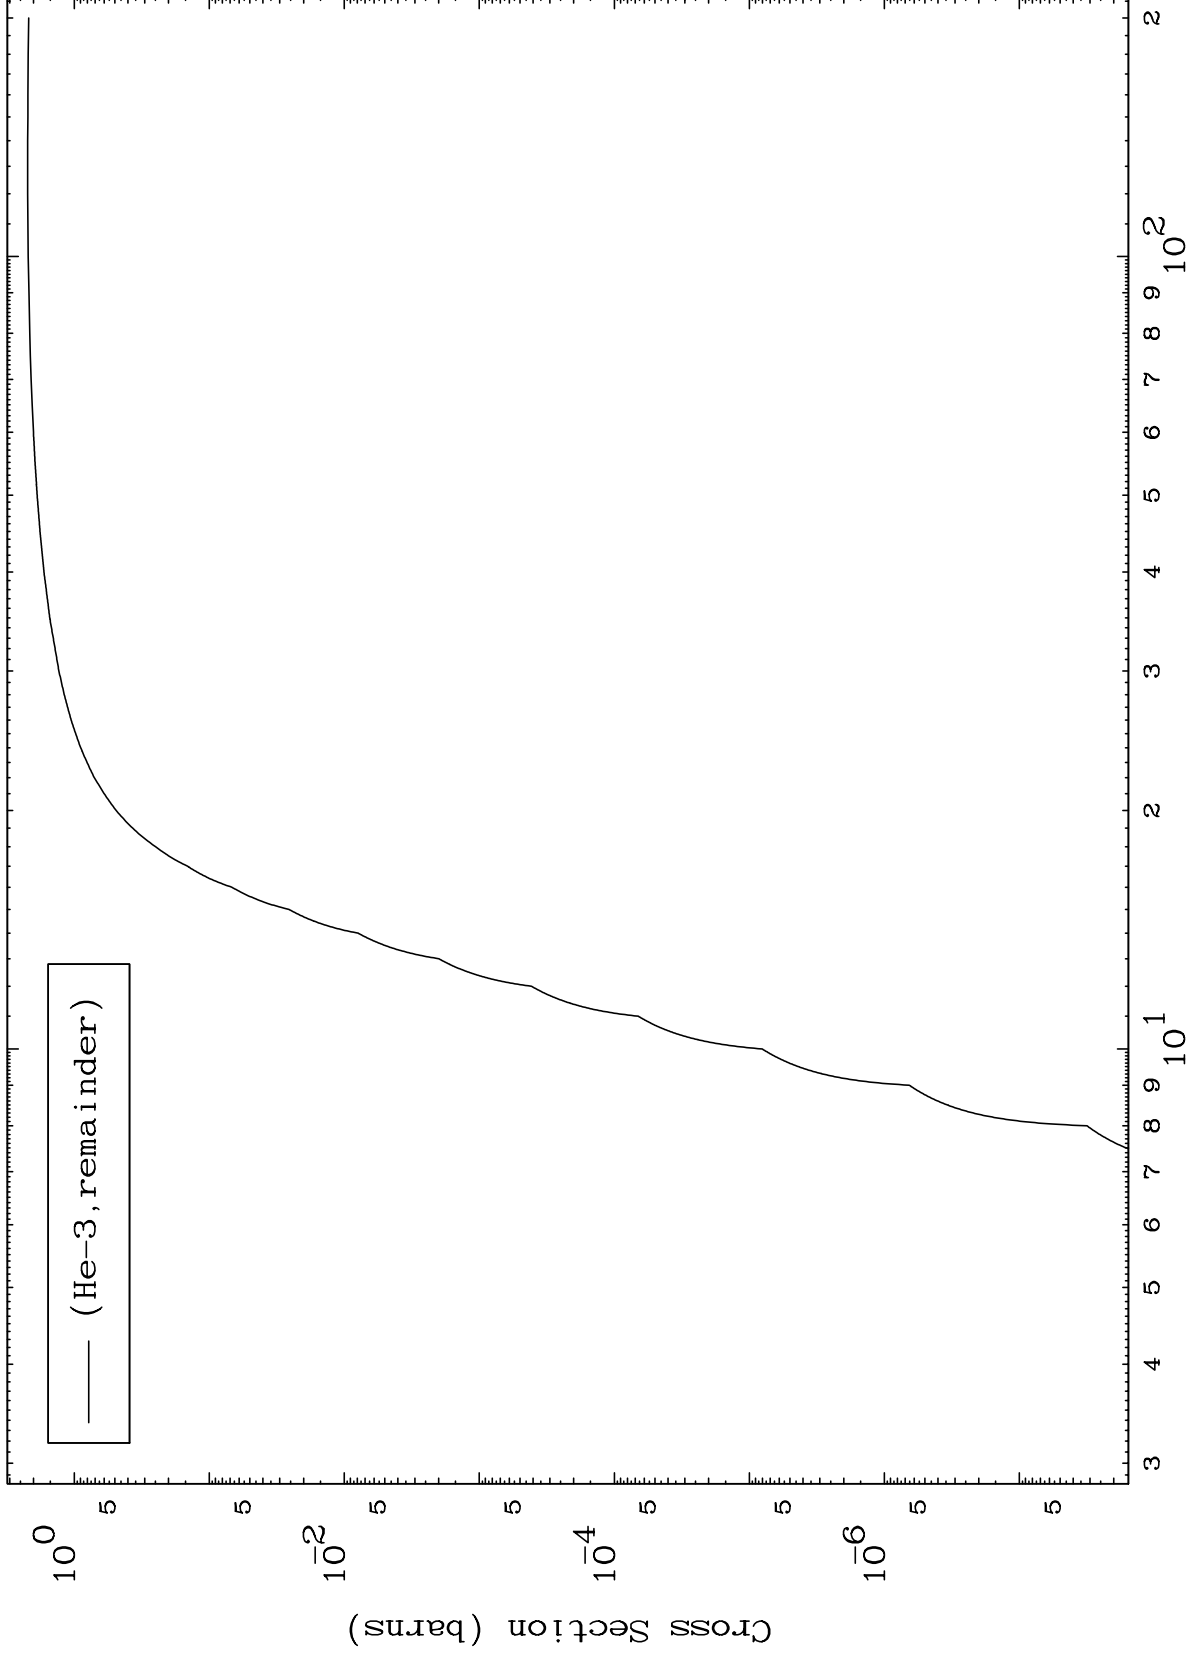

Press Mouse Button to Start

MAT 6188

He-3 Major

61-Pm-160

0 Kelvin Cross Sections

1

Incident Energy (MeV)

61-Pm-160