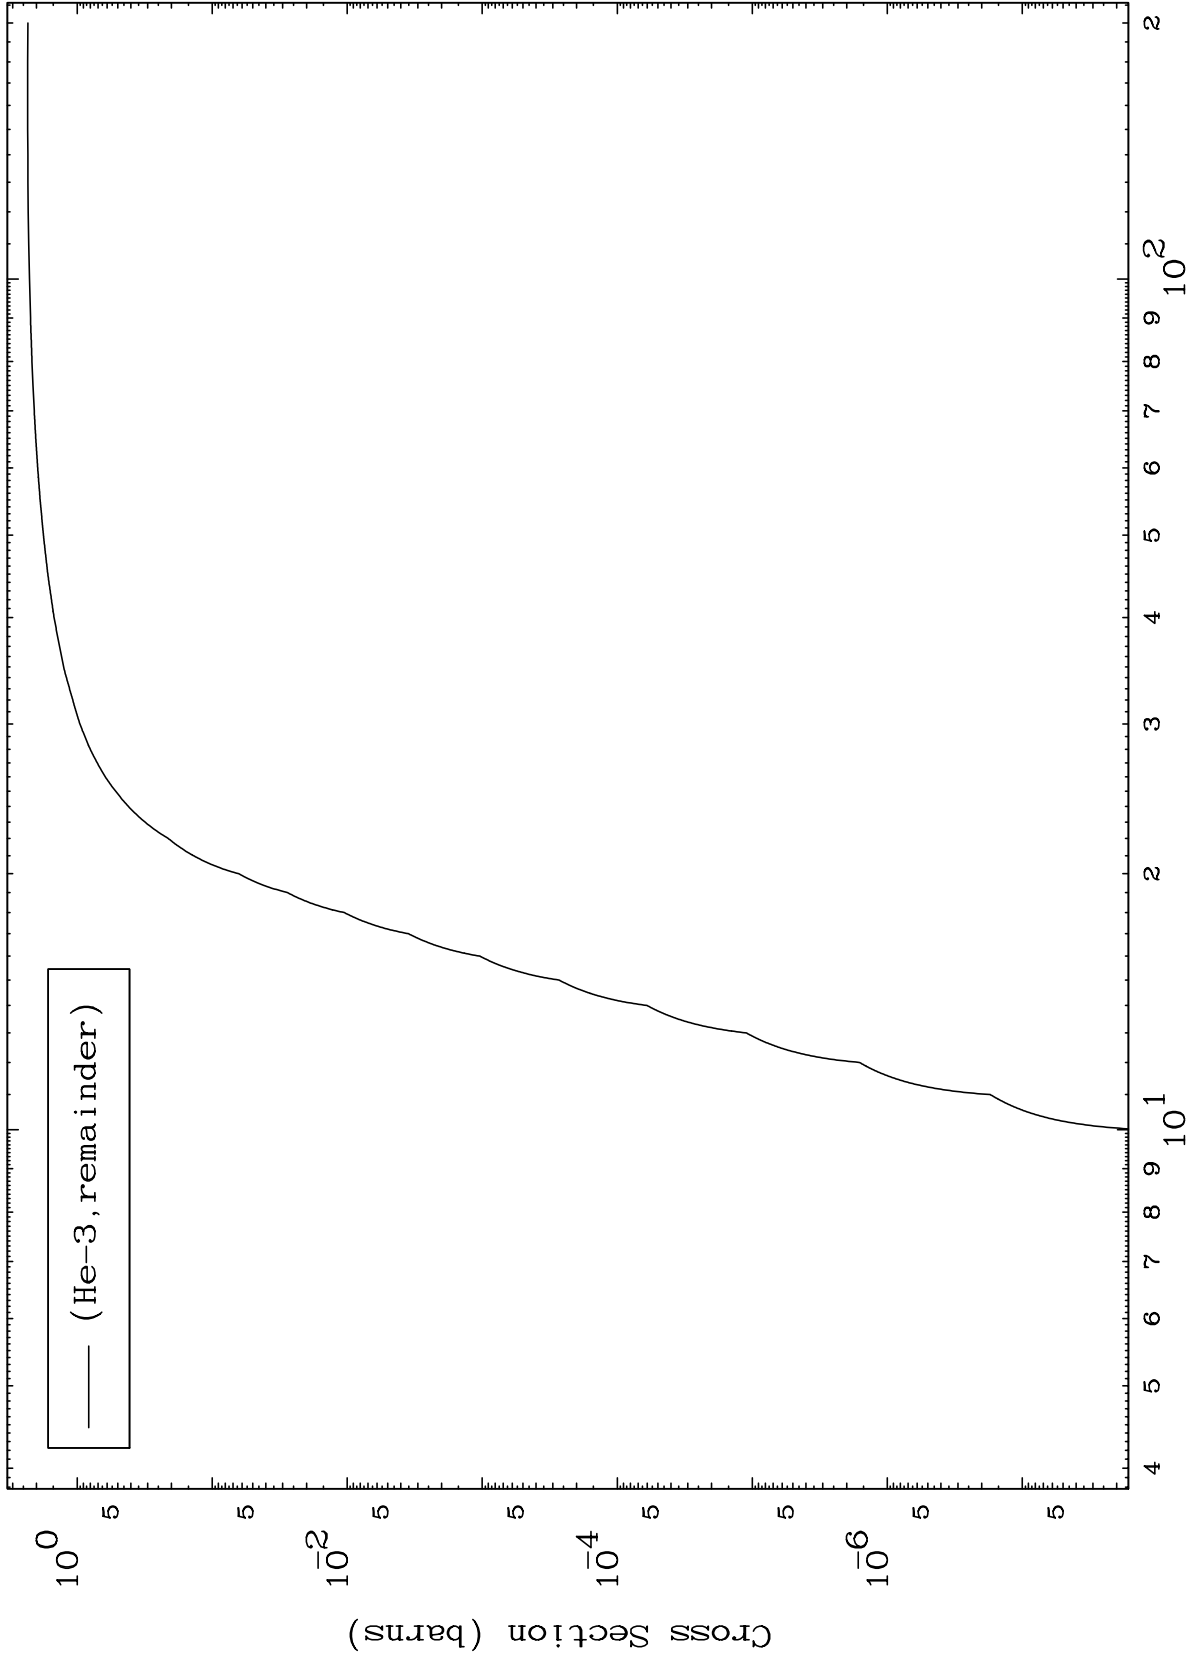

Press Mouse Button to Start

MAT 7816

He-3 Major

78-Pt-187

0 Kelvin Cross Sections

1

Incident Energy (MeV)

78-Pt-187