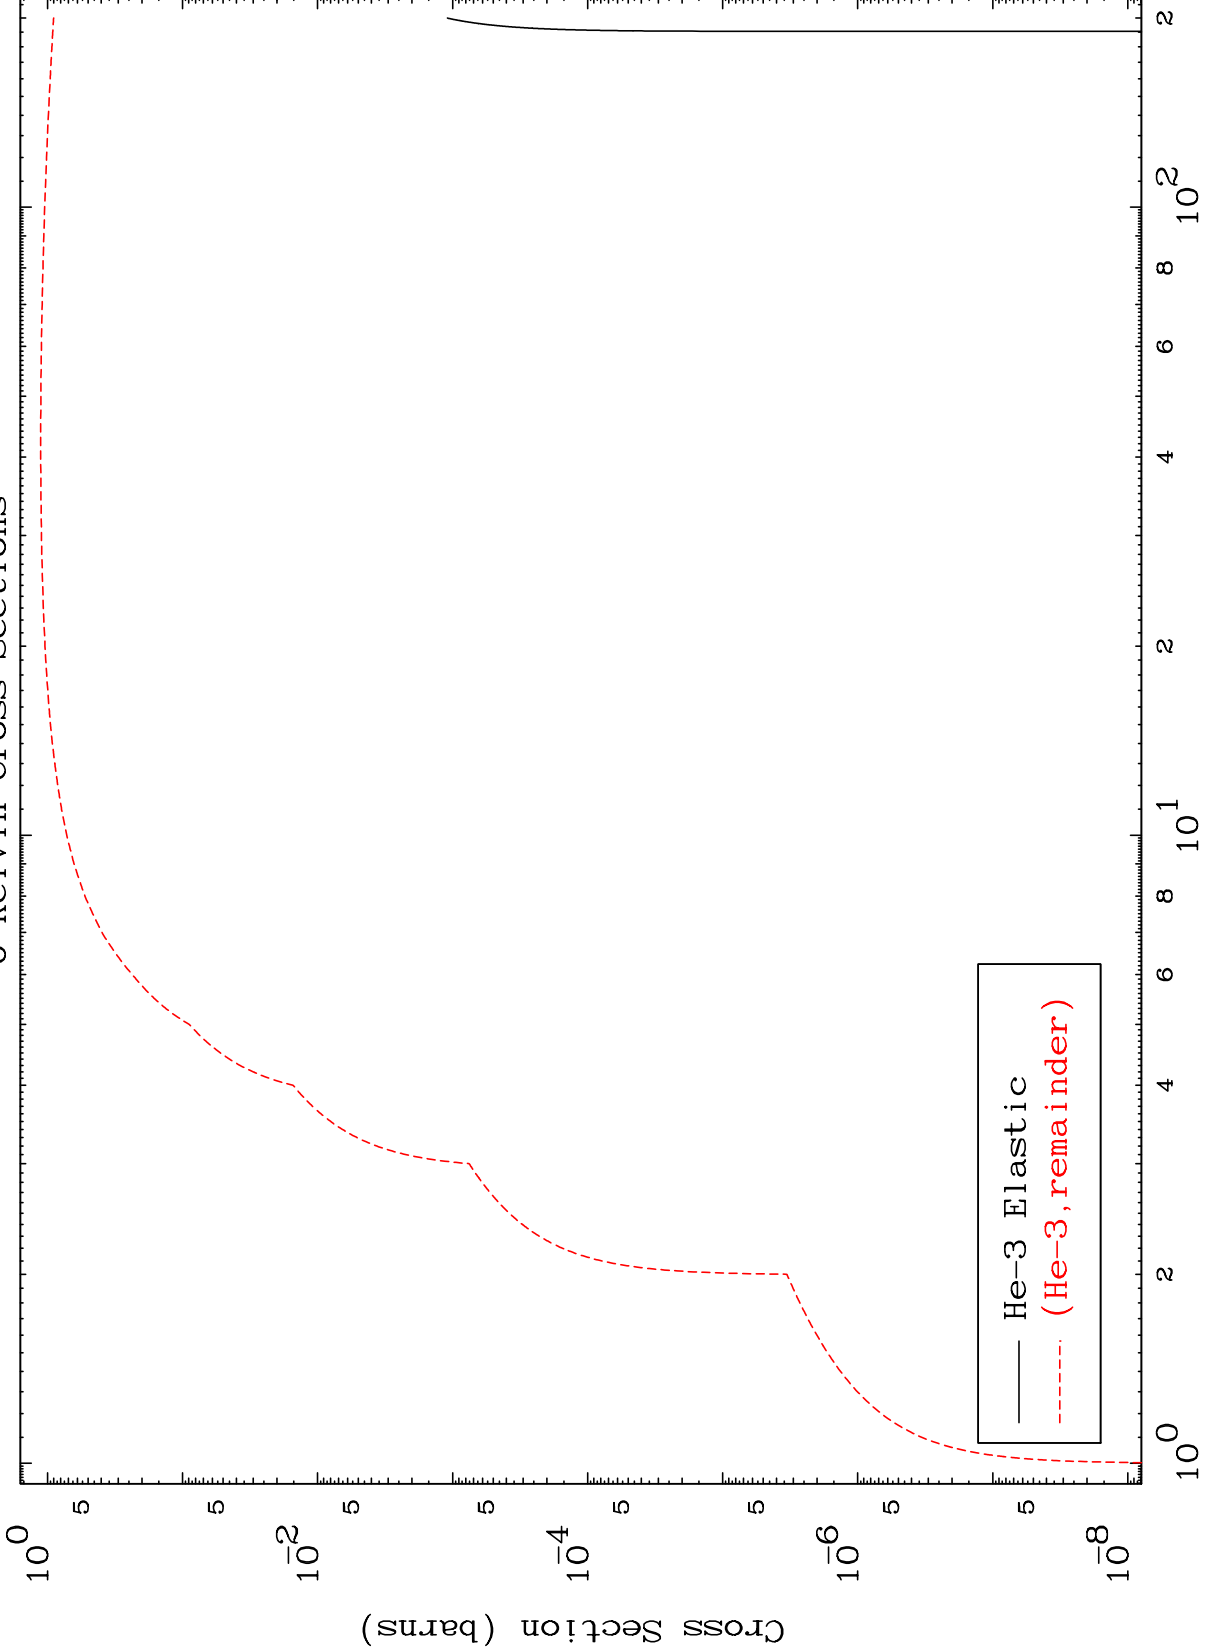

Press Mouse Button to Start

MAT 1428

He-3 Major

14-Si-29

0 Kelvin Cross Sections

14-Si-29