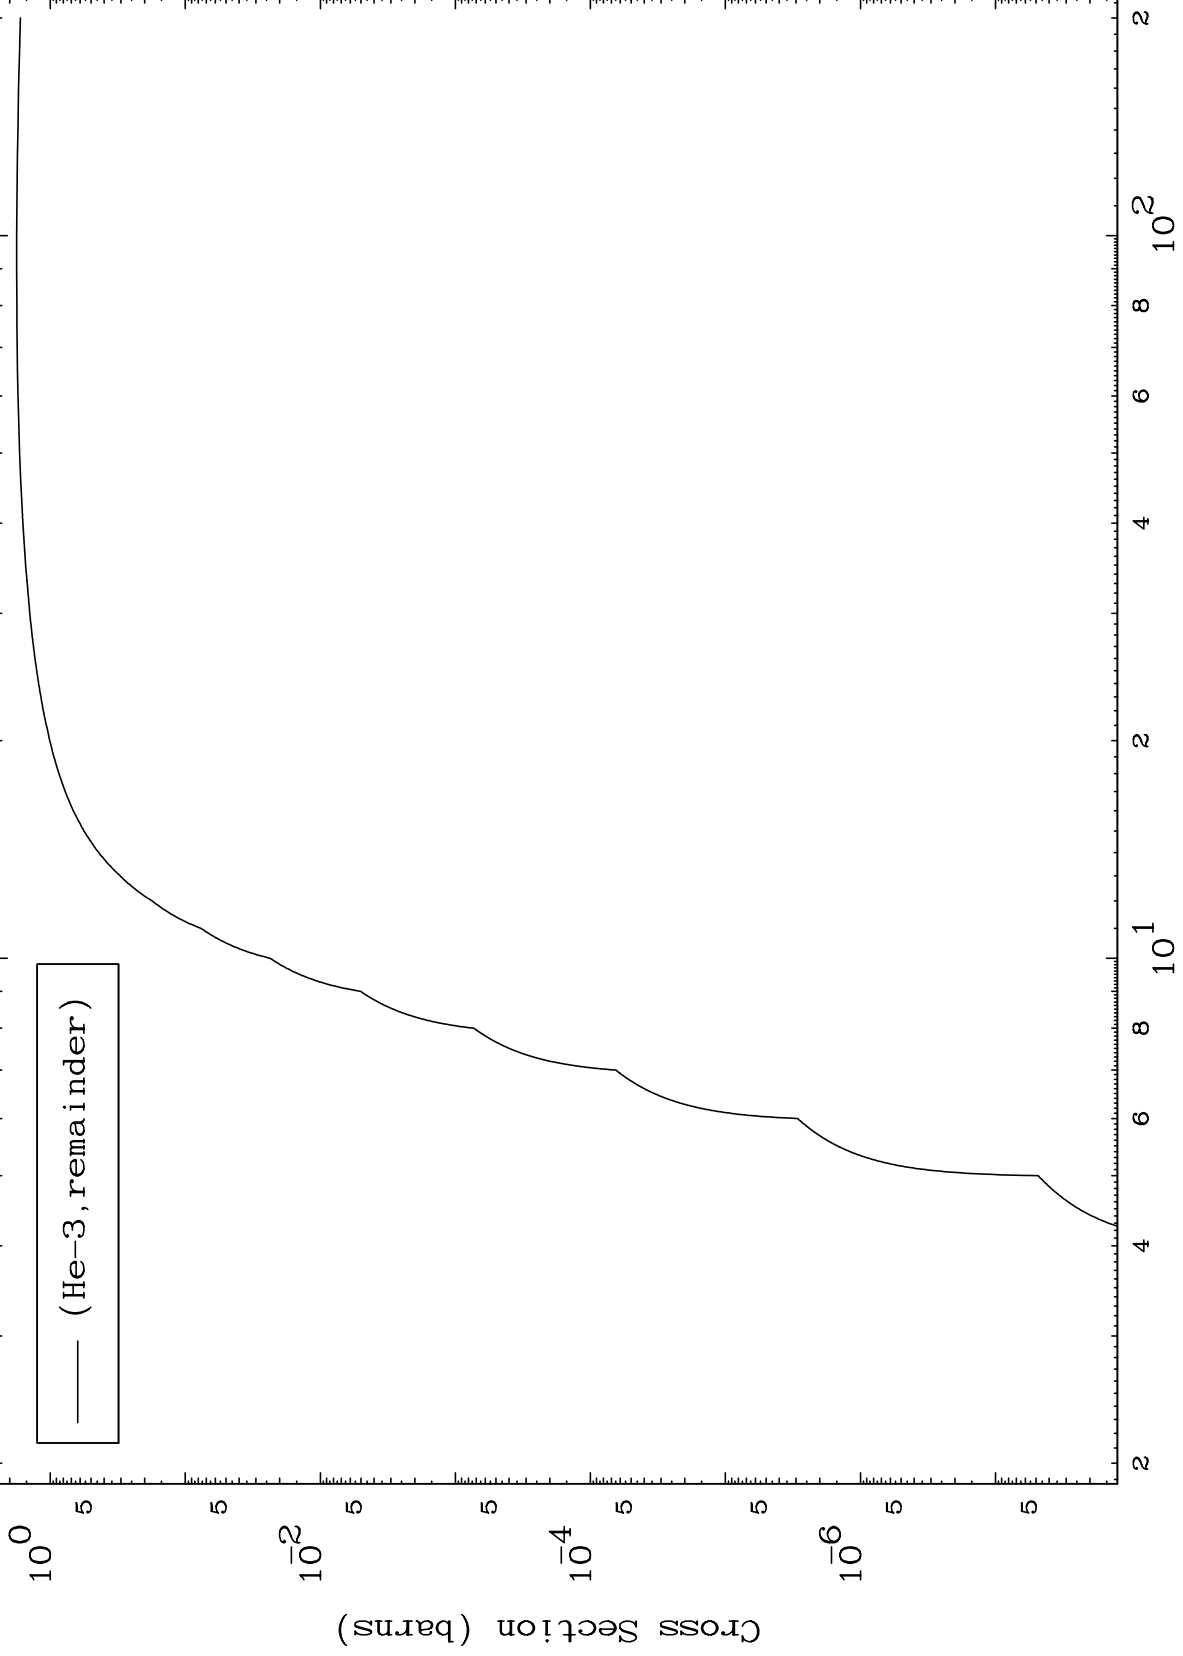

Press Mouse Button to Start

MAT 3861

He-3 Major

38-Sr-96

0 Kelvin Cross Sections

1

Incident Energy (MeV)

38-Sr-96