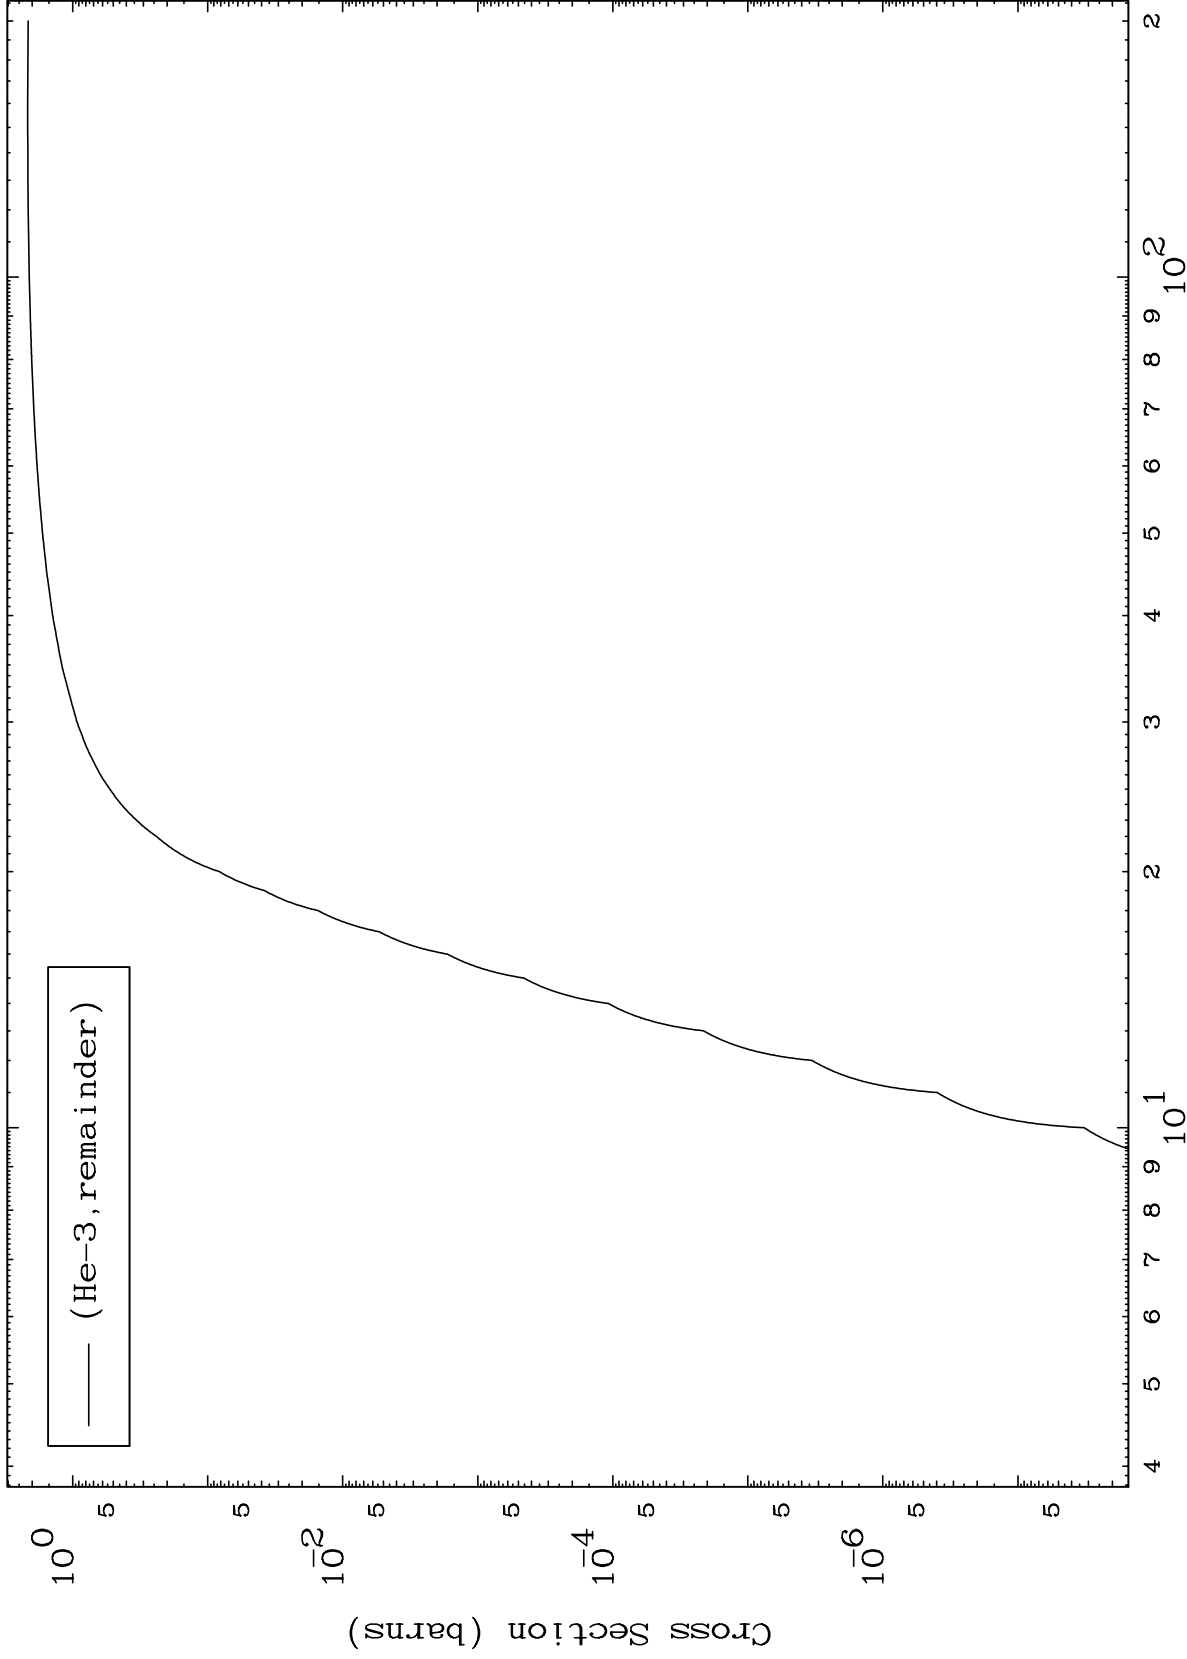

Press Mouse Button to Start

MAT 7374

He-3 Major

74-W -163

0 Kelvin Cross Sections

1

Incident Energy (MeV)

74-W -163