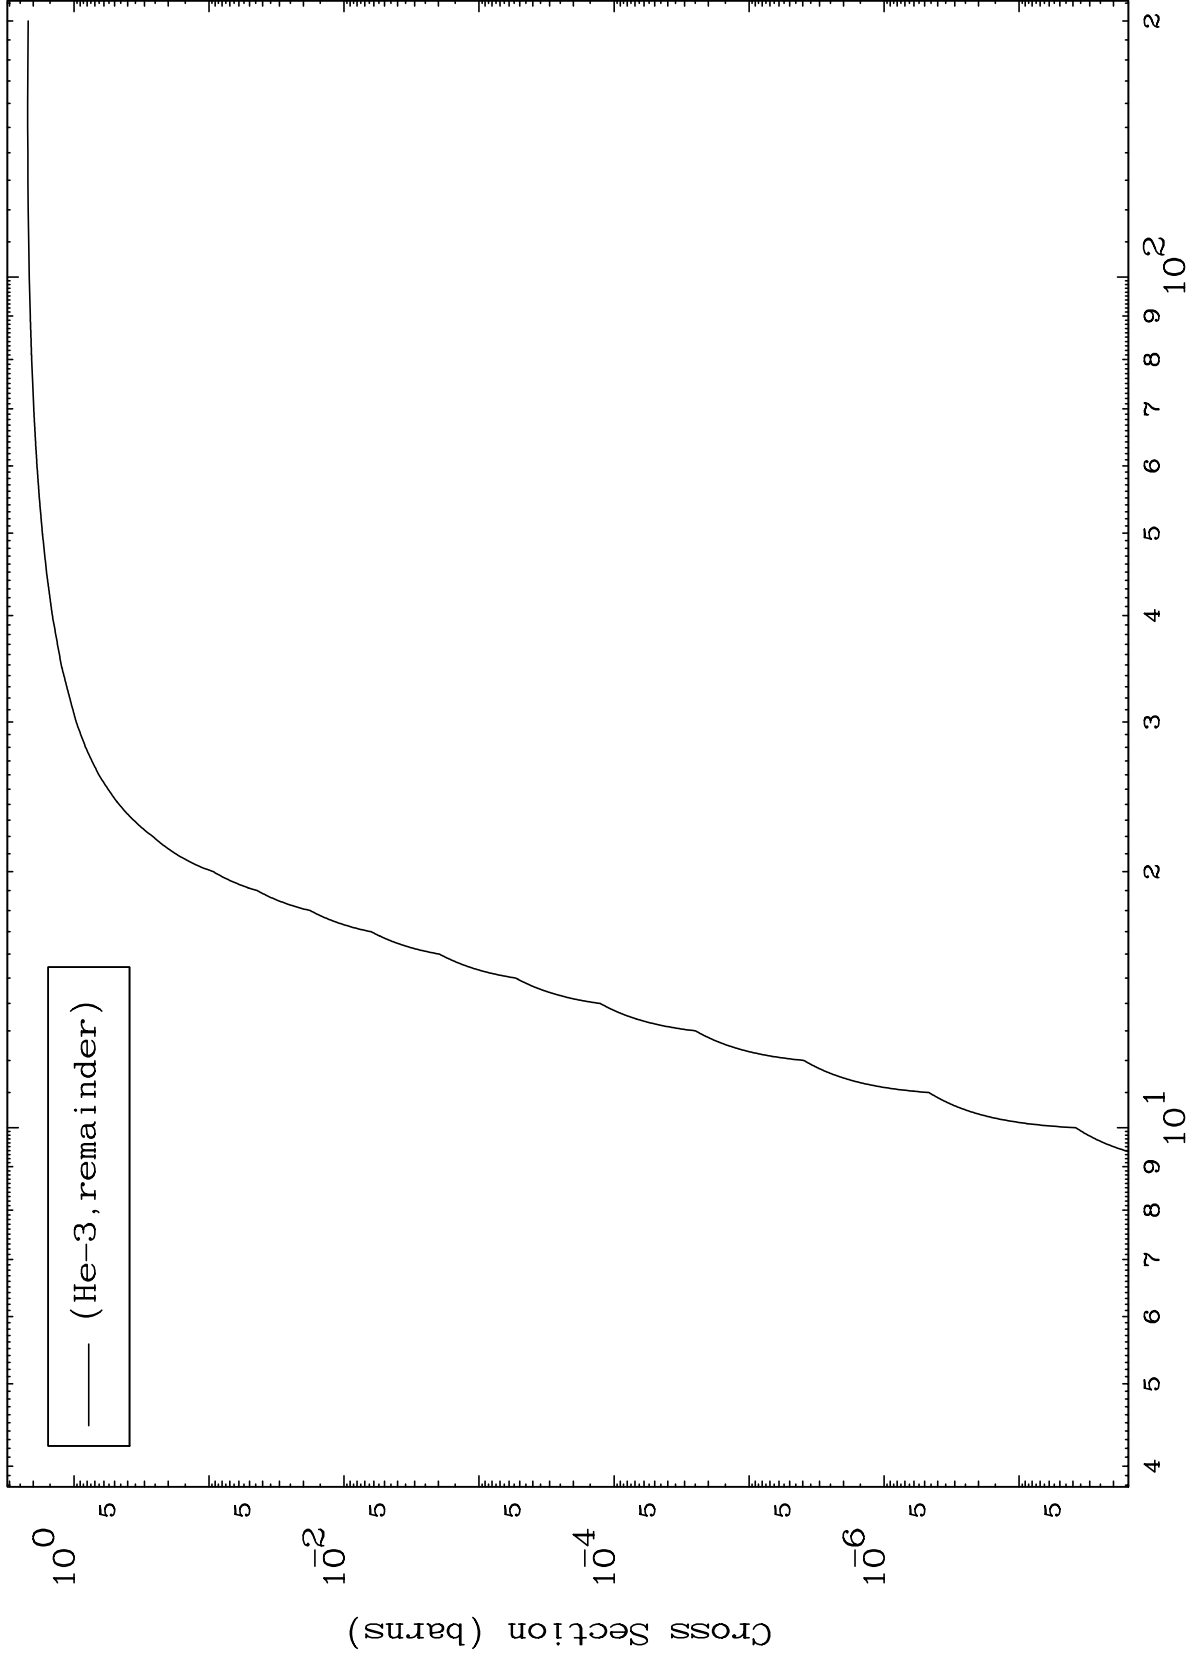

Press Mouse Button to Start

MAT 7389

He-3 Major

74-W -168

0 Kelvin Cross Sections

1

Incident Energy (MeV)

74-W -168