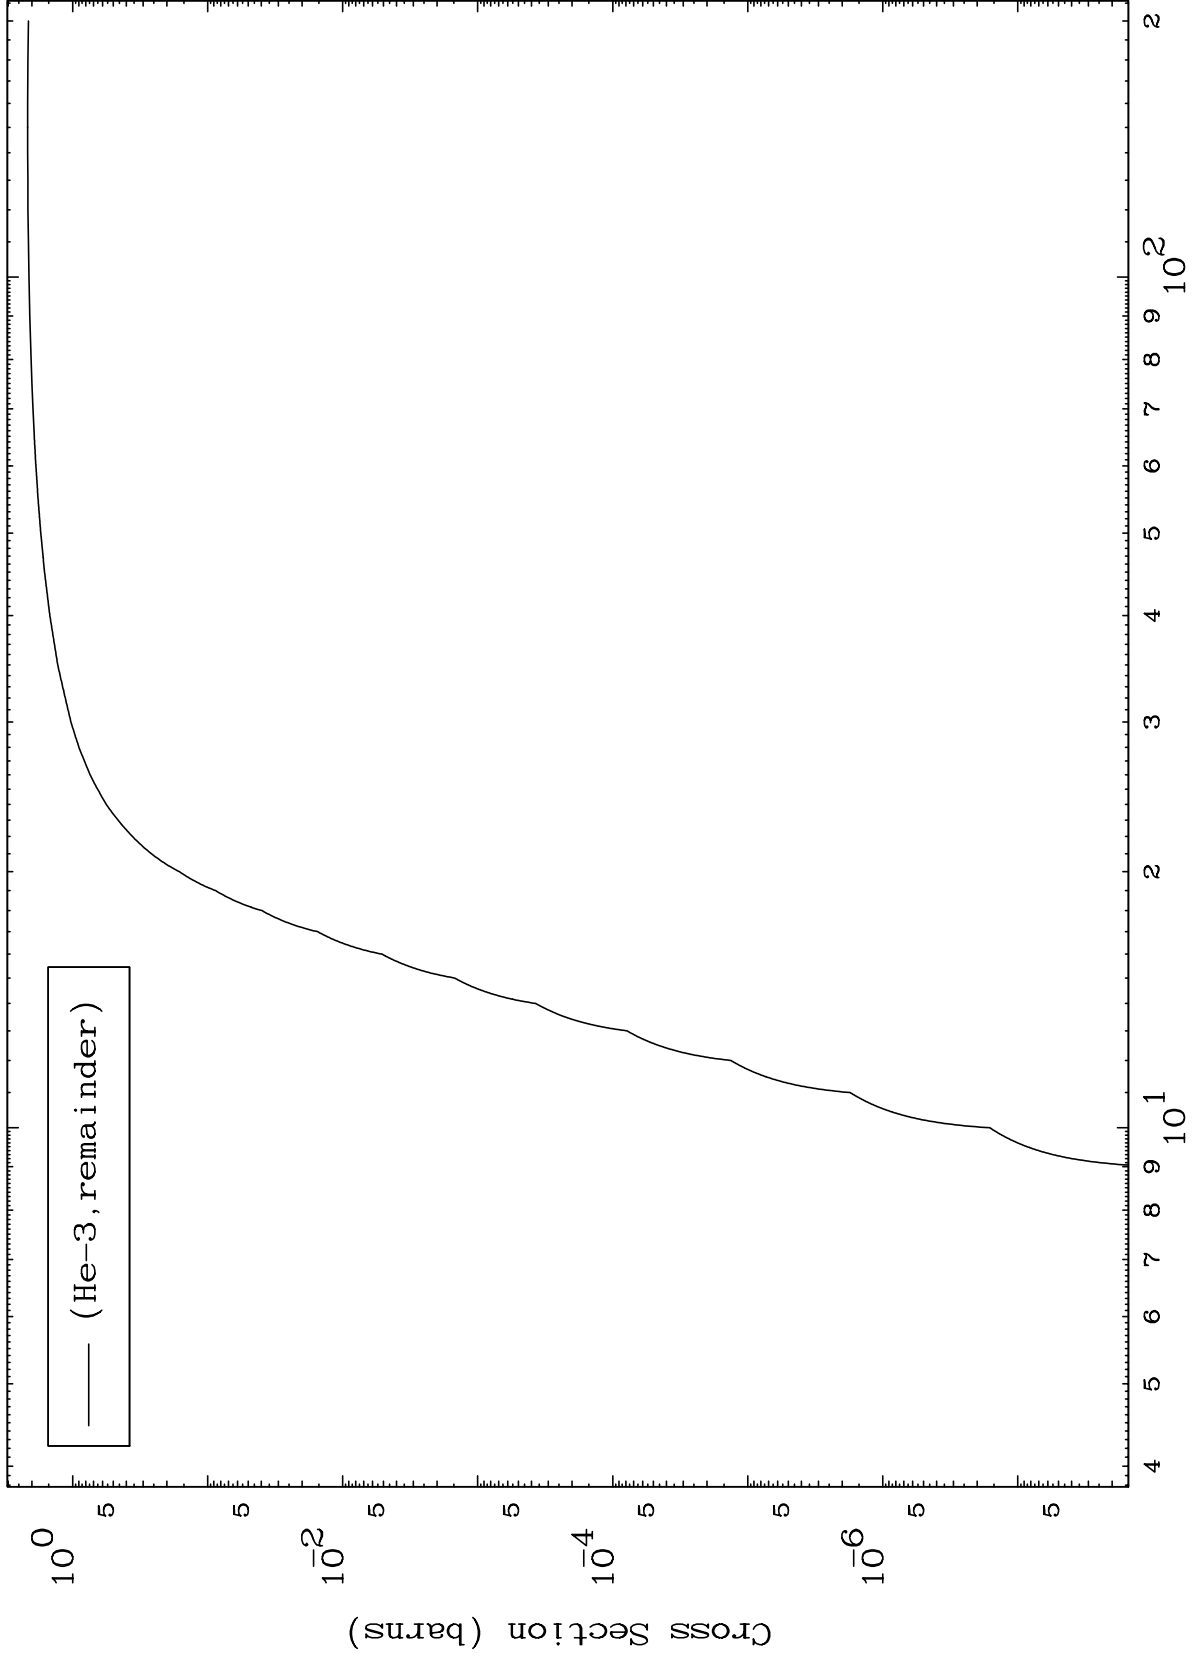

Press Mouse Button to Start

MAT 7001

He-3 Major

70-Yb-160

0 Kelvin Cross Sections

1

Incident Energy (MeV)

70-Yb-160