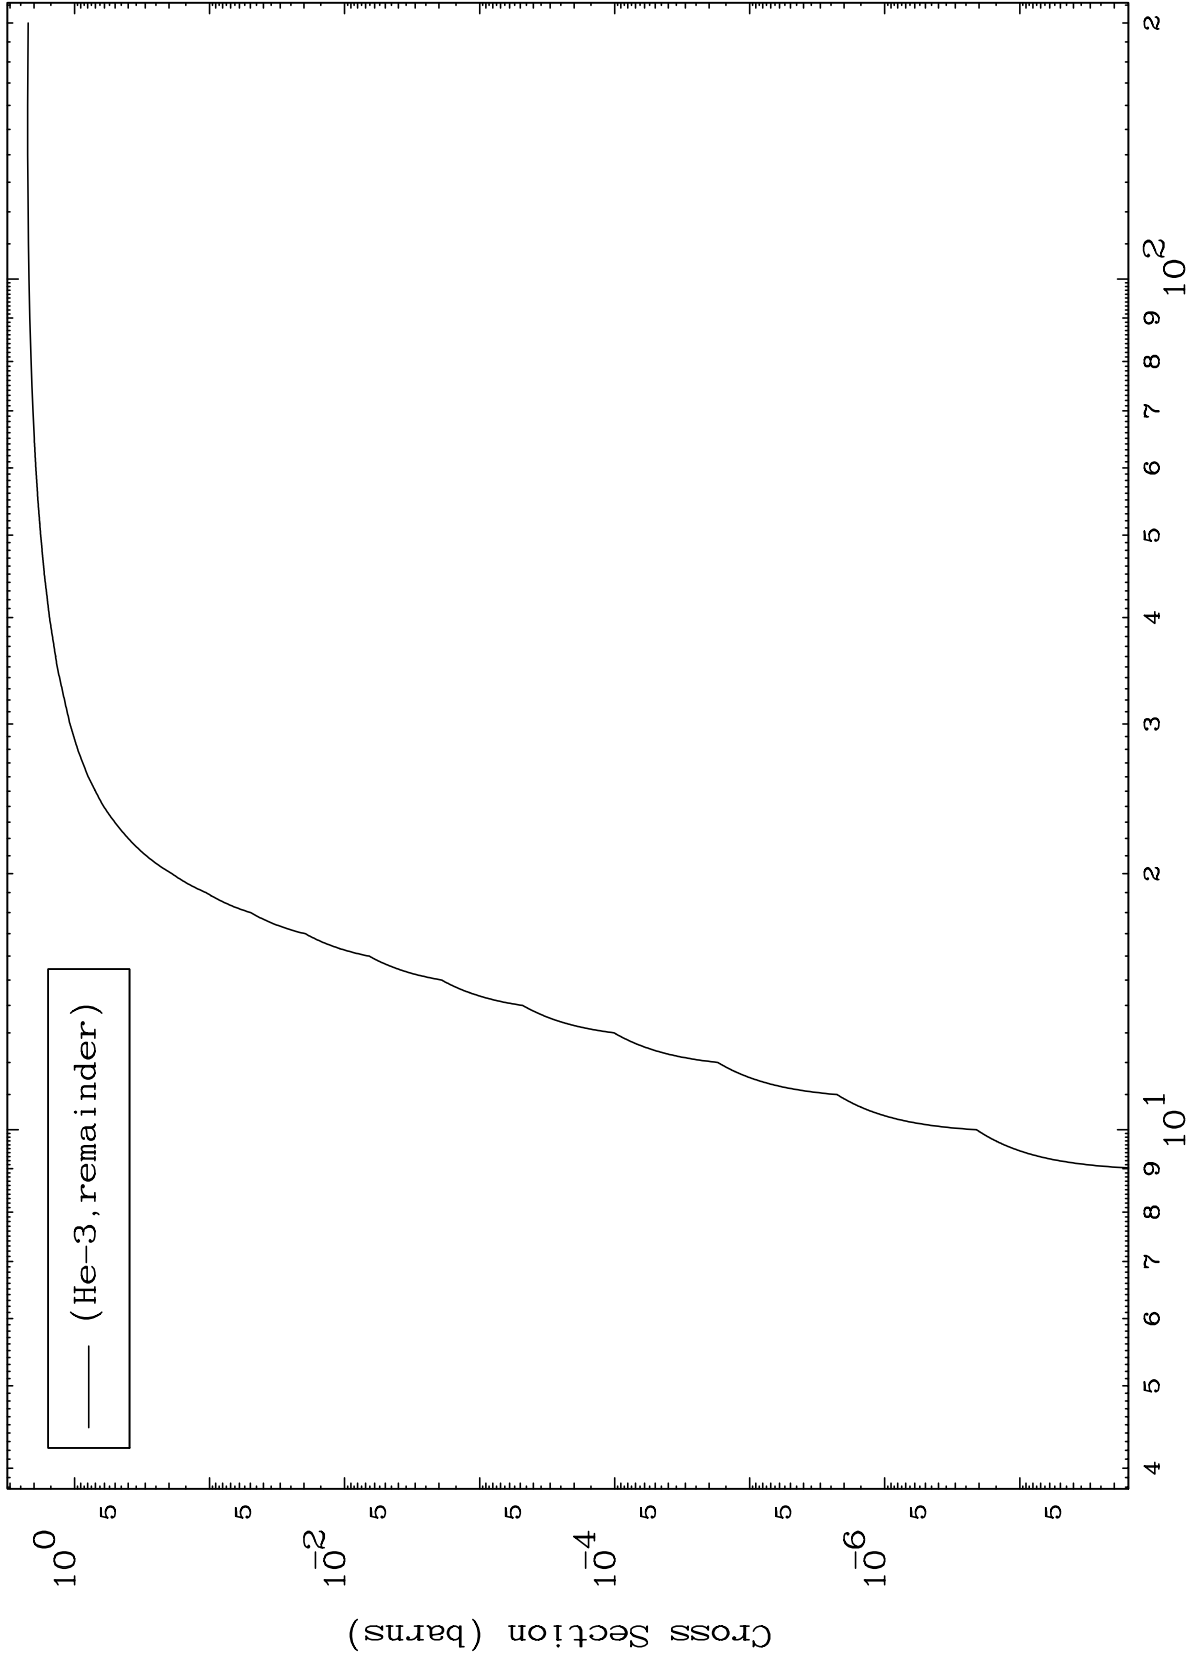

Press Mouse Button to Start

MAT 7025

He-3 Major

70-Yb-168

0 Kelvin Cross Sections

1

Incident Energy (MeV)

70-Yb-168