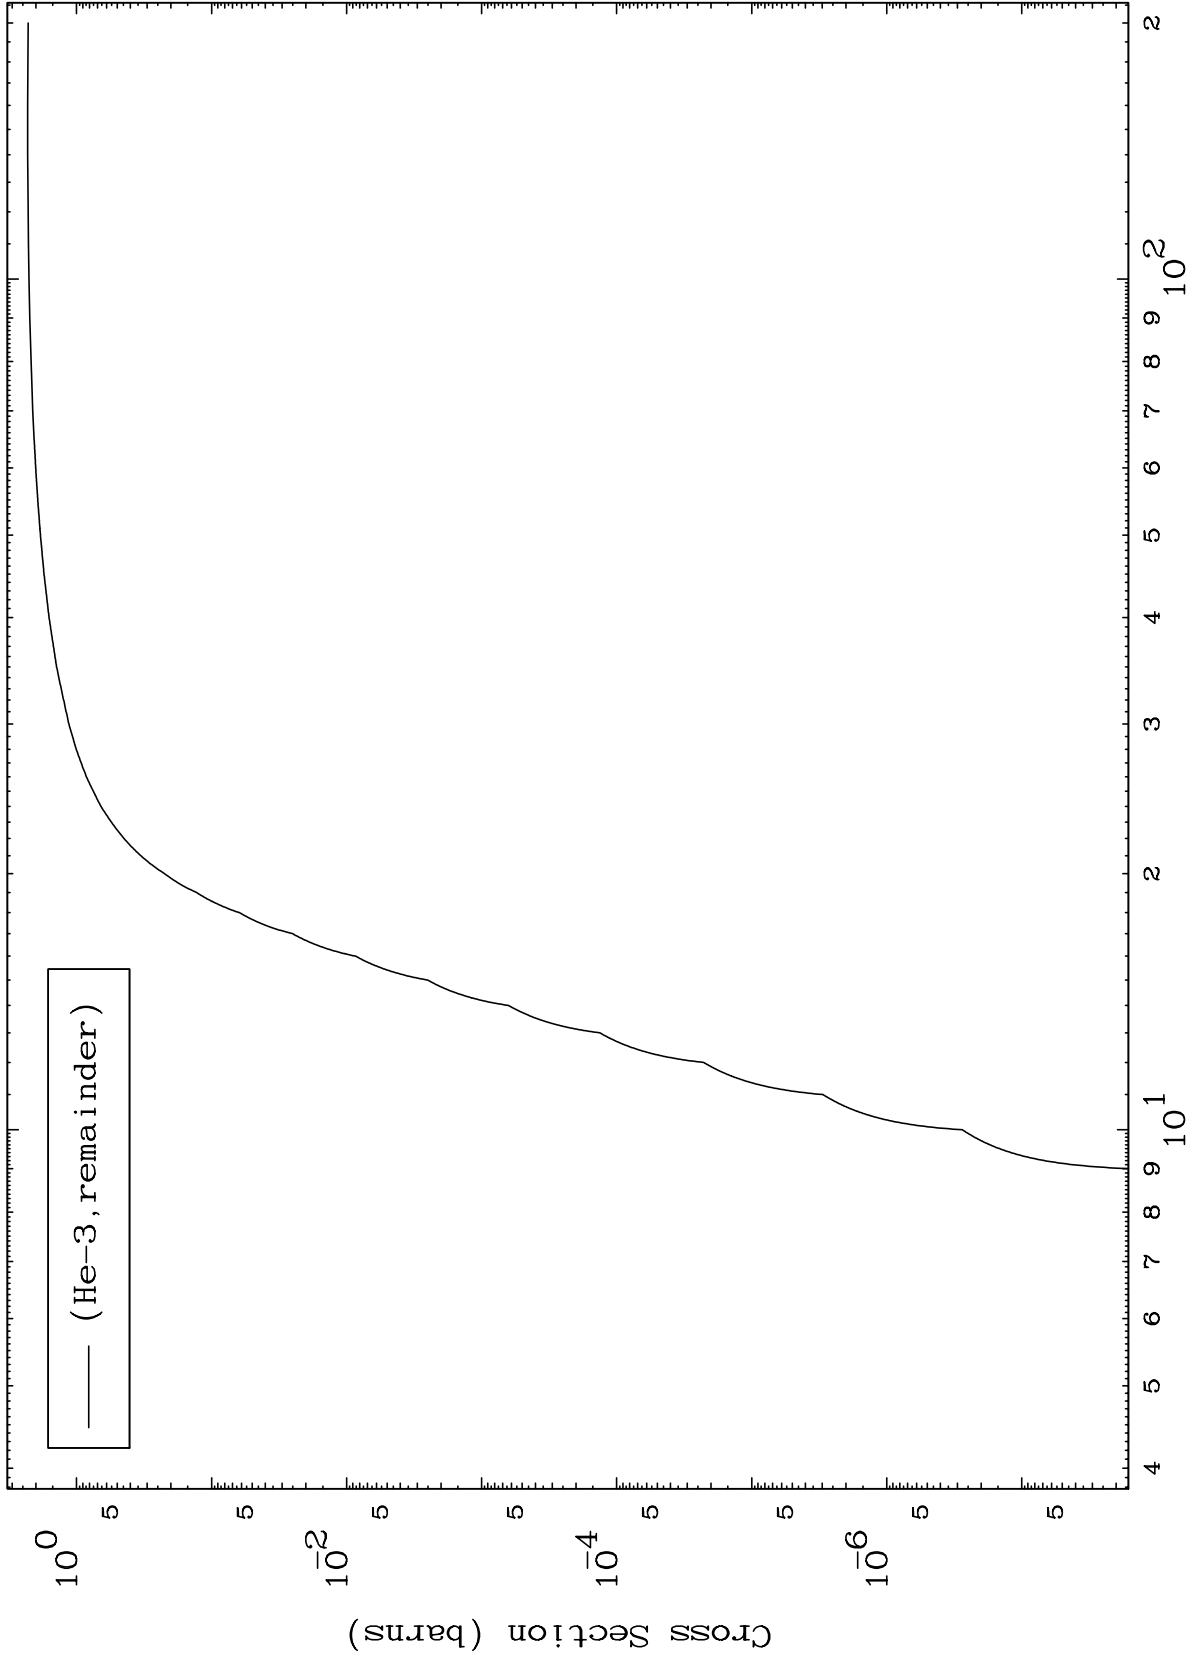

Press Mouse Button to Start

MAT 7053

He-3 Major

70-Yb-177

0 Kelvin Cross Sections

1

Incident Energy (MeV)

70-Yb-177