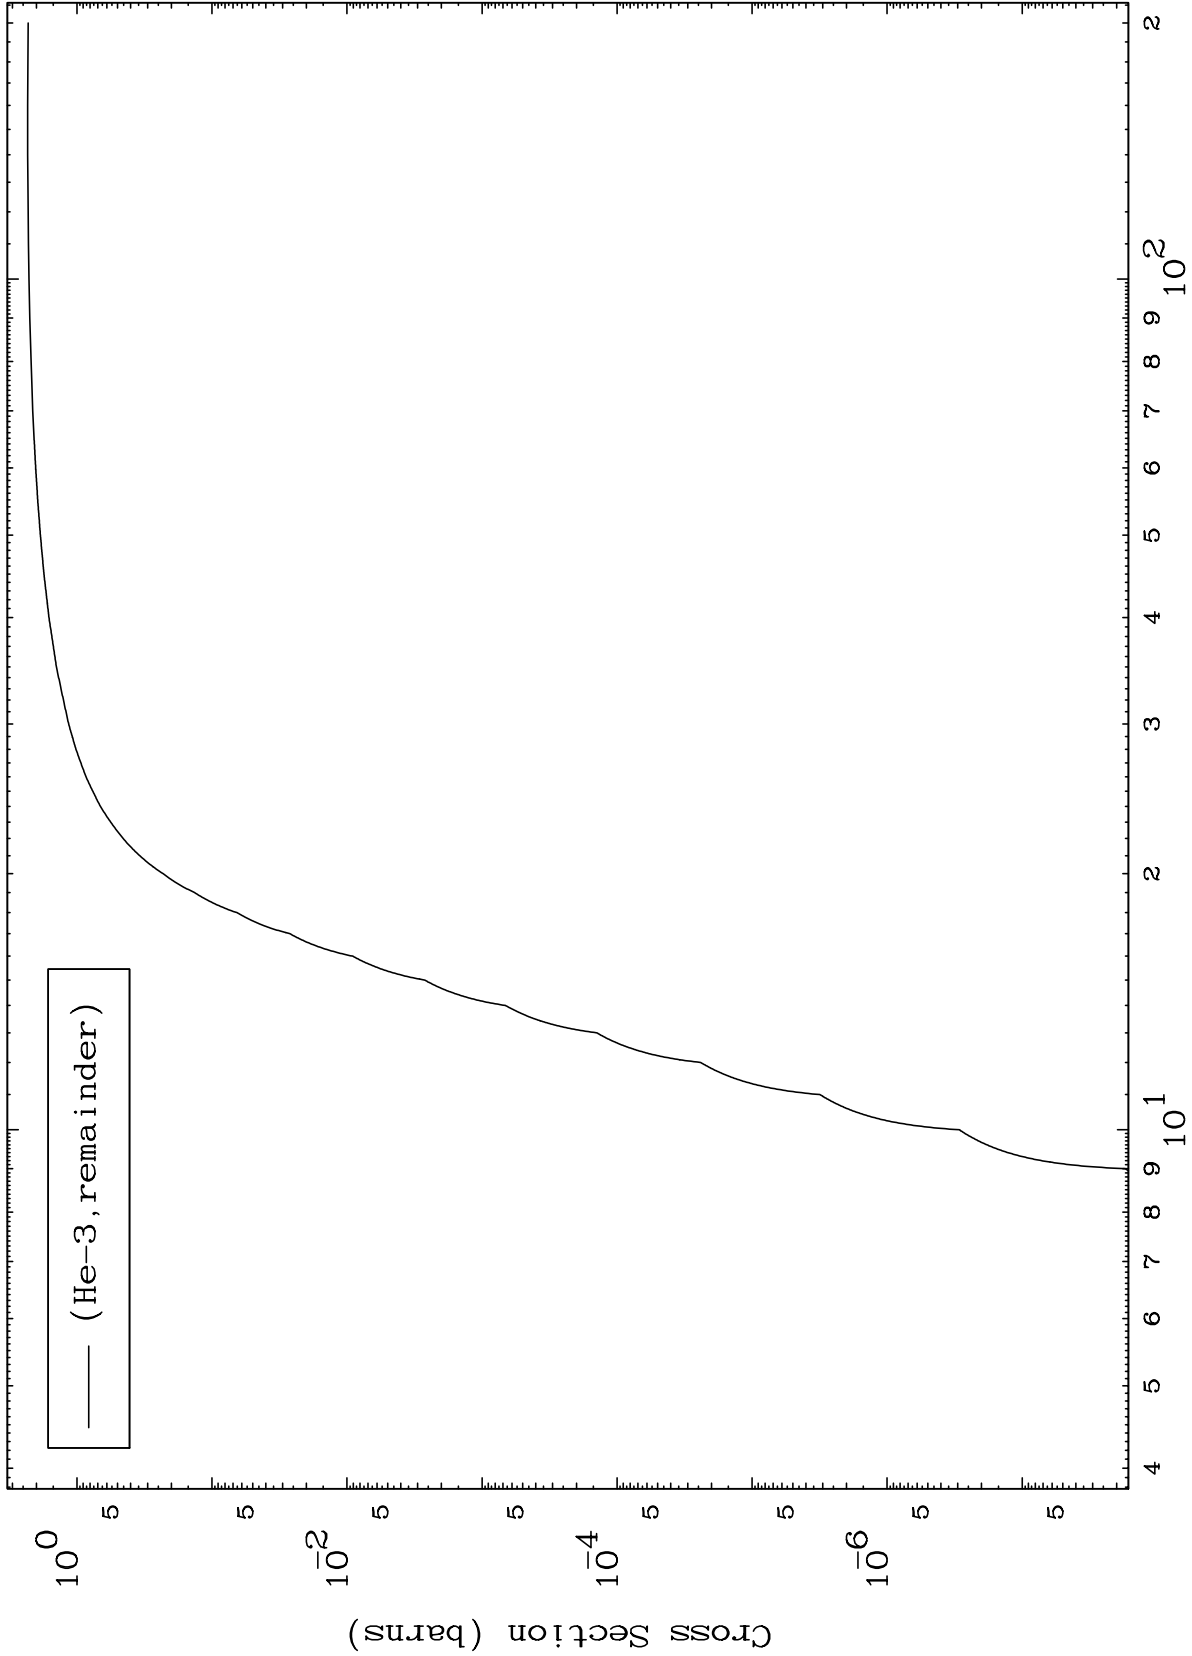

Press Mouse Button to Start

MAT 7058

He-3 Major

70-Yb-179

0 Kelvin Cross Sections

1

Incident Energy (MeV)

70-Yb-179