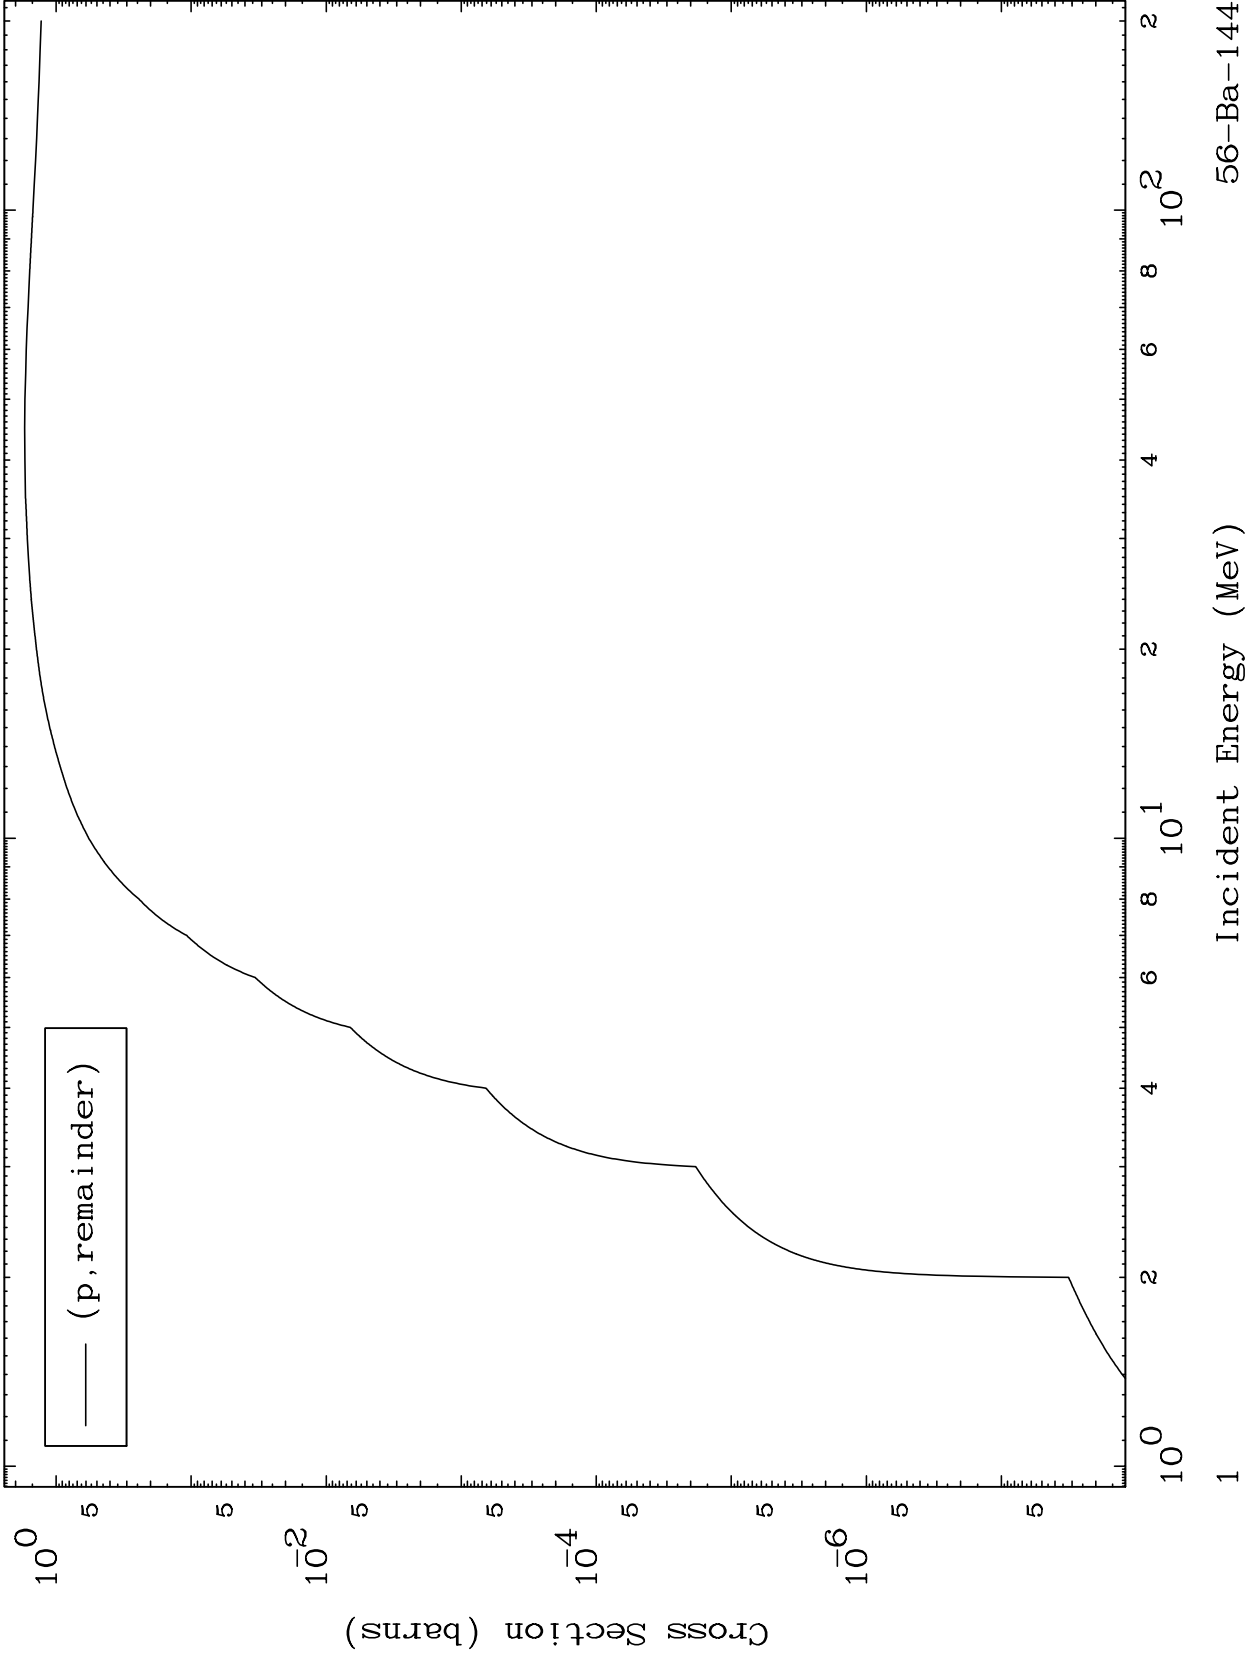

Press Mouse Button to Start

MAT 5667

Proton Major
0 Kelvin Cross Sections

56-Ba-144

56-Ba-144