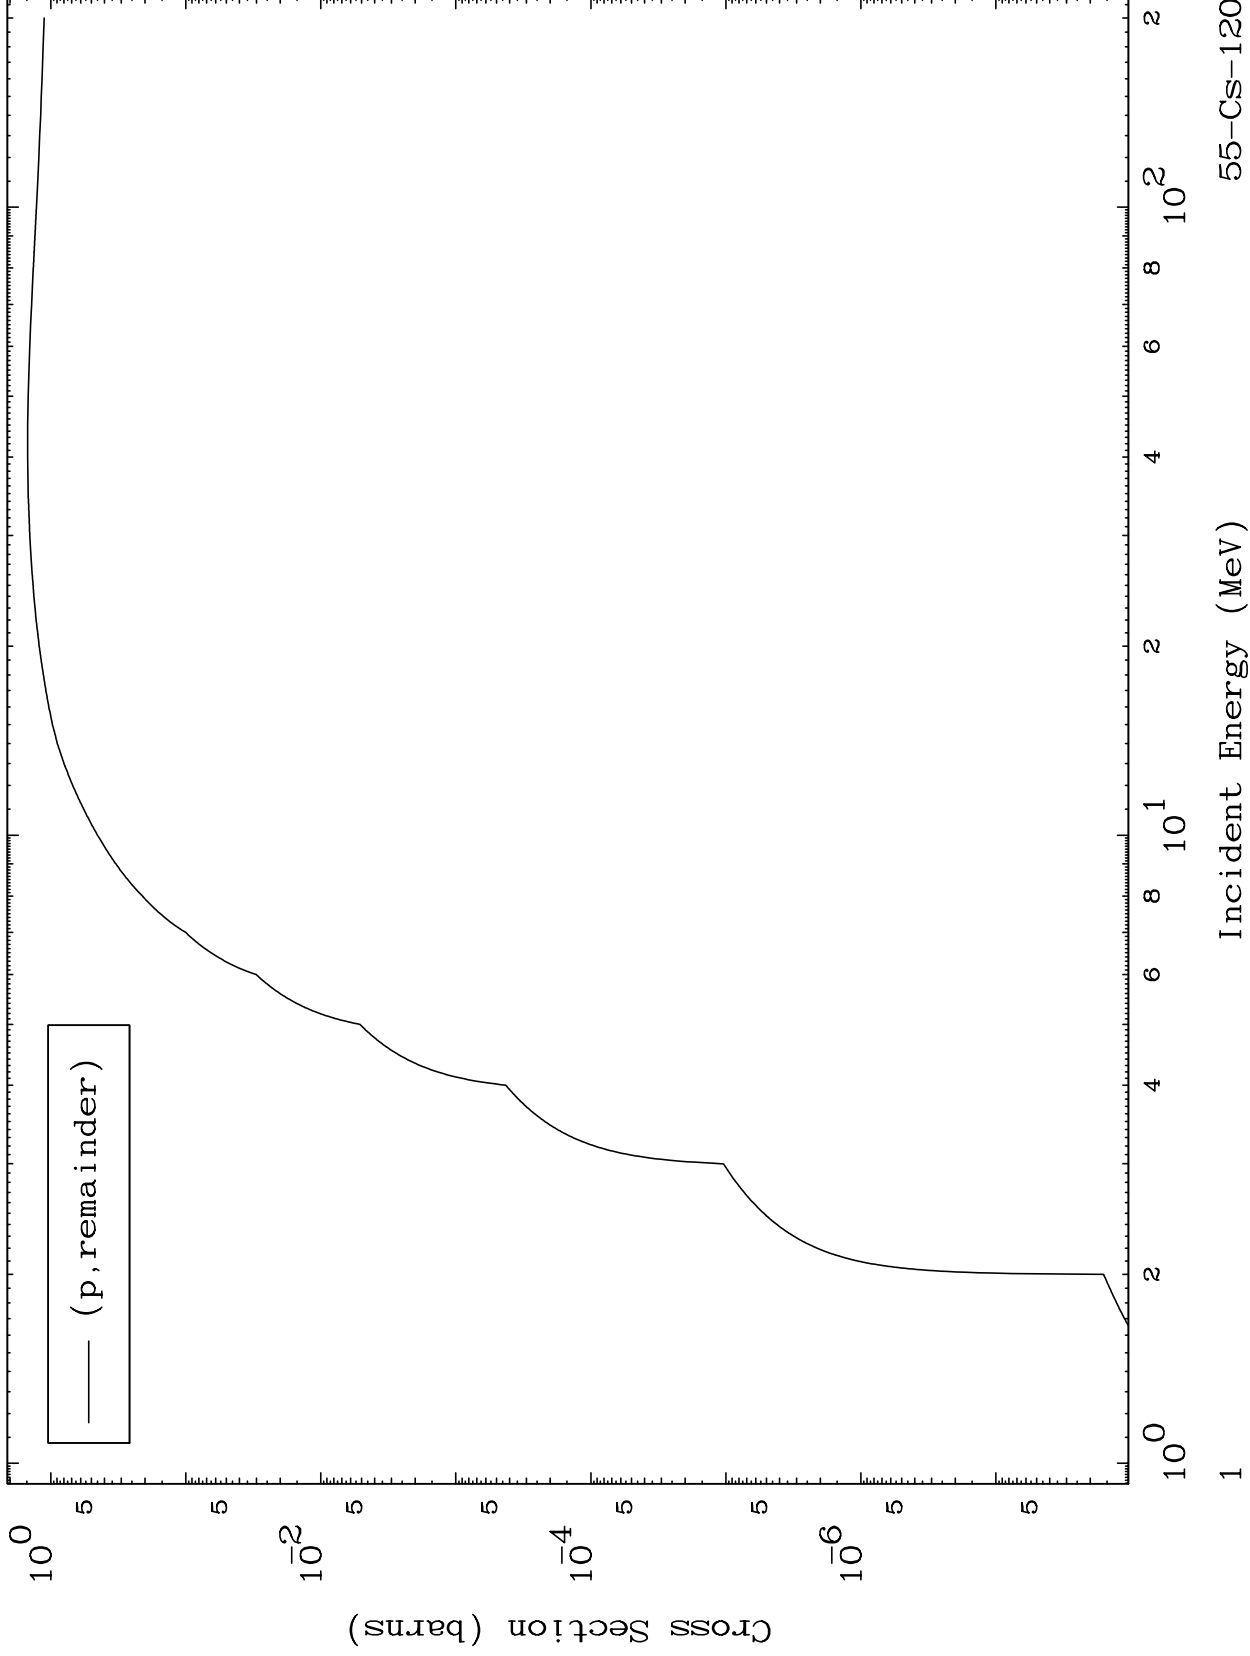

Press Mouse Button to Start

MAT 5487

Proton Major
0 Kelvin Cross Sections

55-Cs-120

55-Cs-120