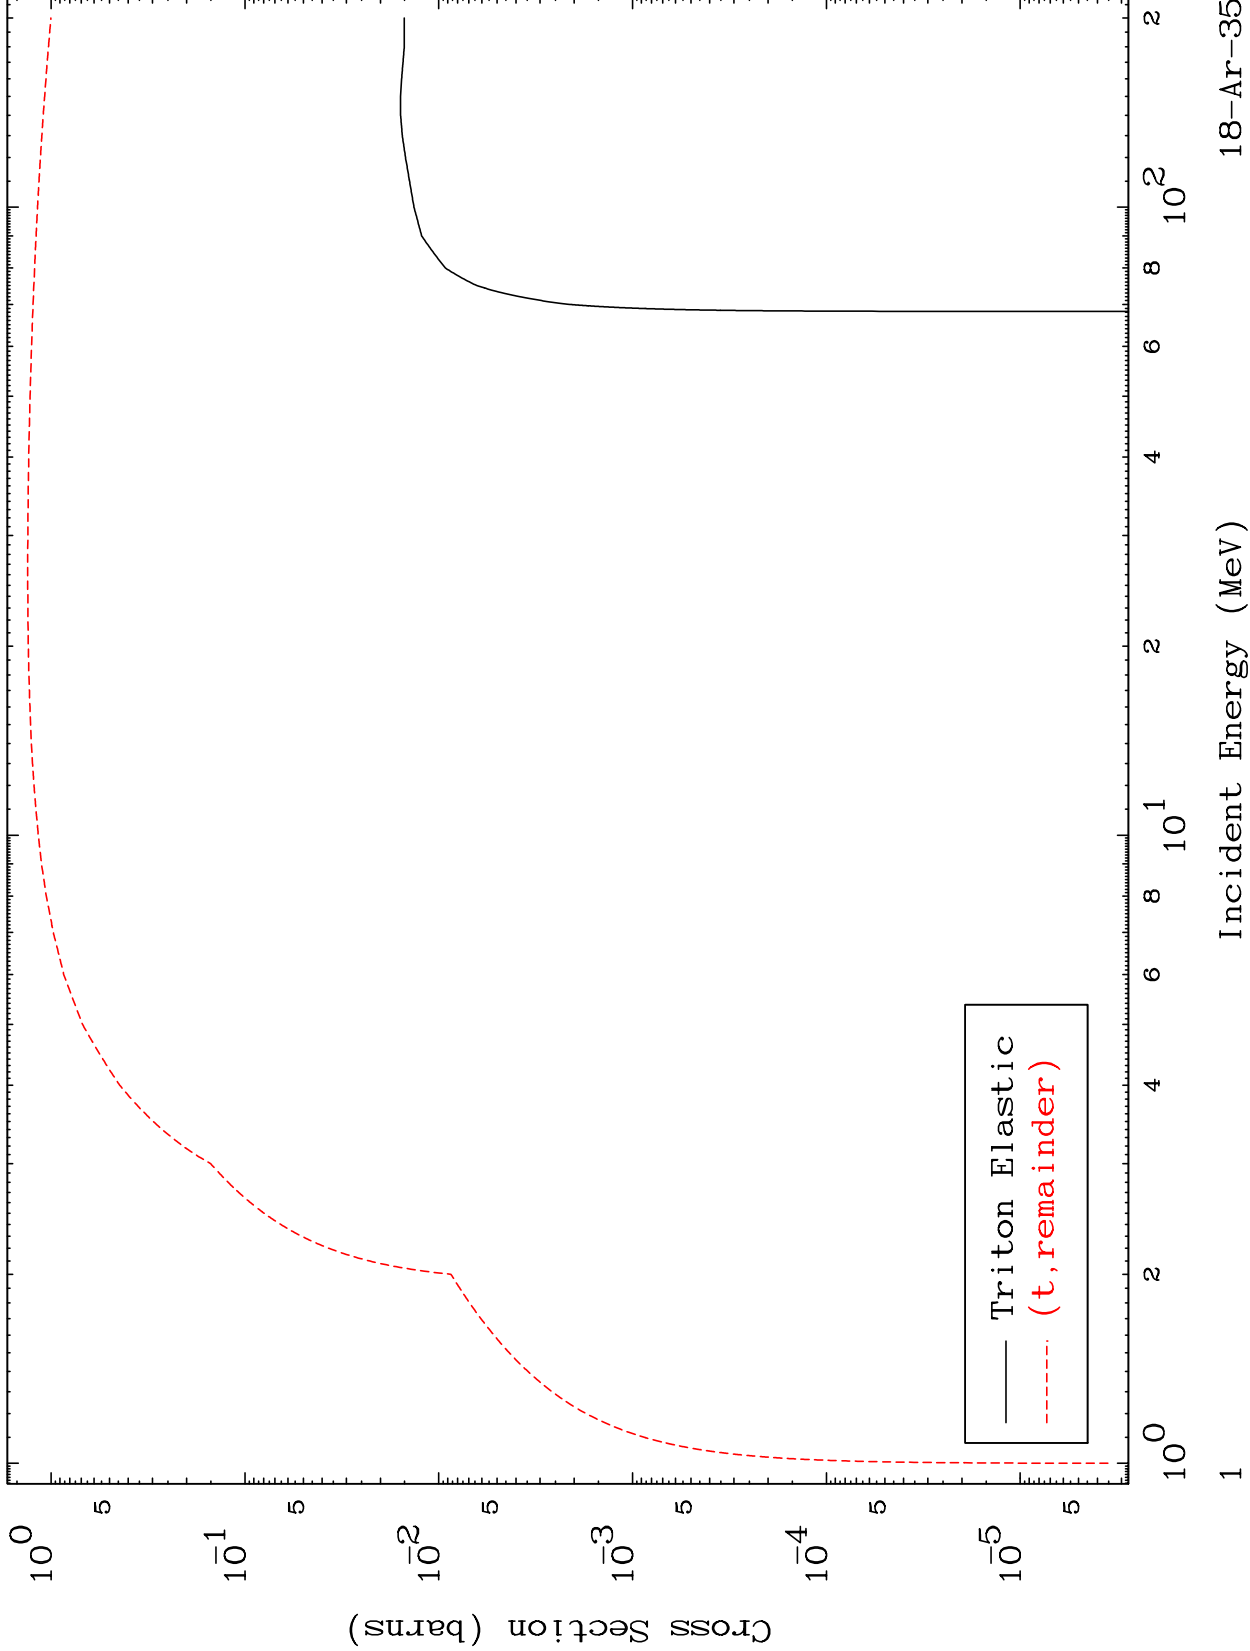

Press Mouse Button to Start

MAT 1822

Triton Major

18-Ar-35

0 Kelvin Cross Sections

Incident Energy (MeV)

18-Ar-35