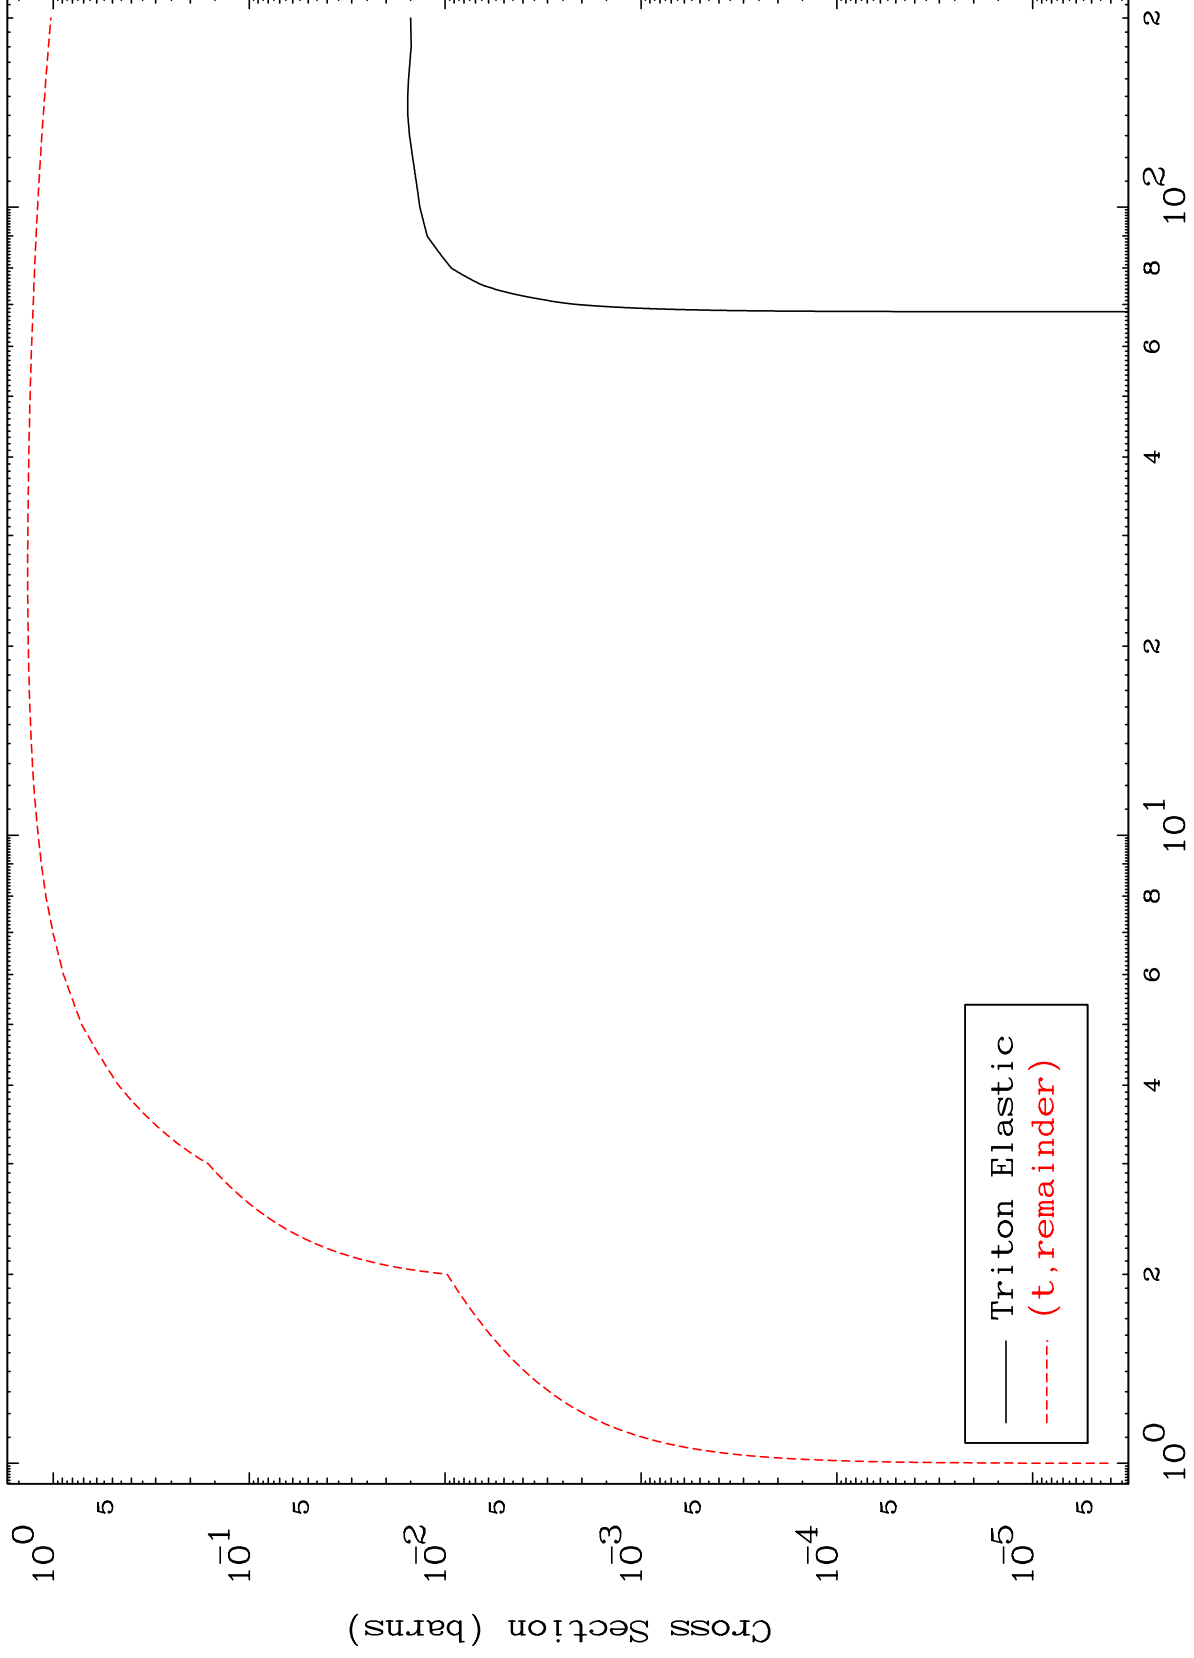

Press Mouse Button to Start

MAT 1828

Triton Major
0 Kelvin Cross Sections

18-Ar-37

Incident Energy (MeV)

18-Ar-37