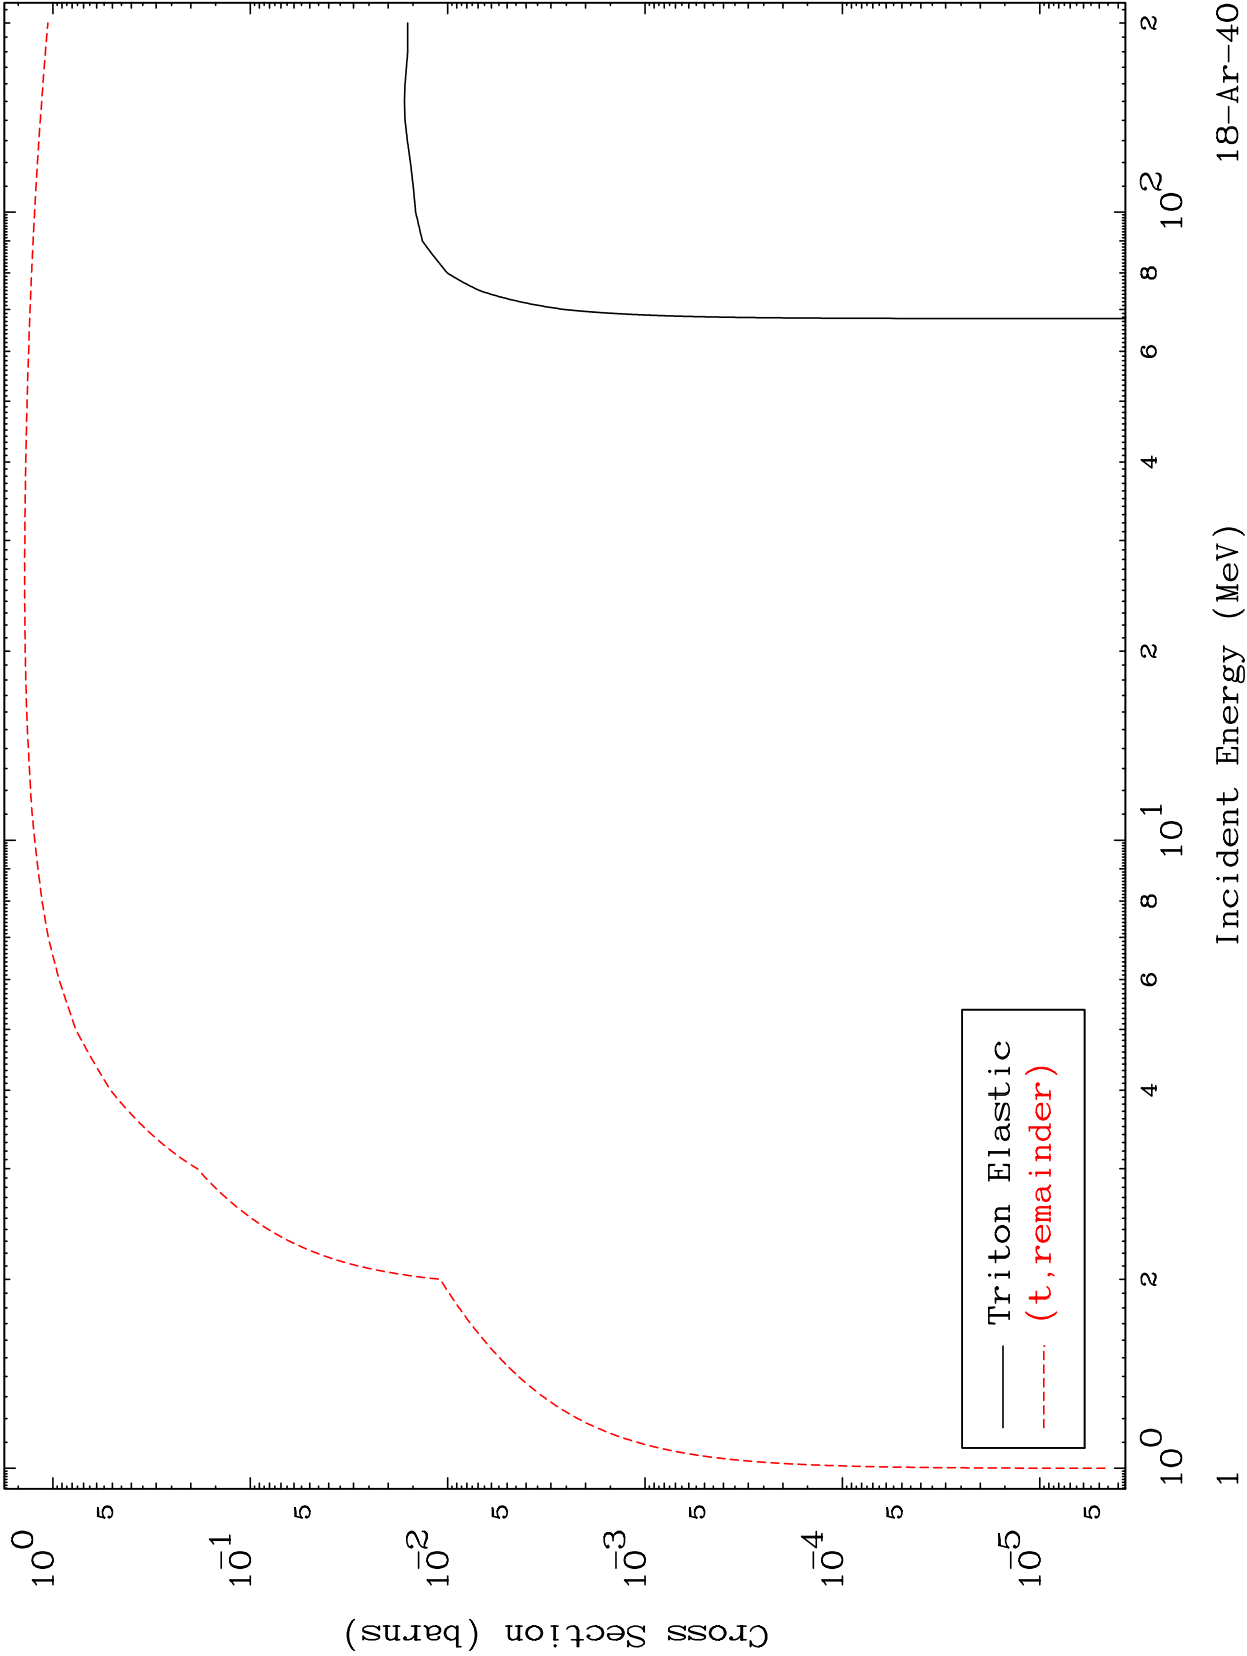

Press Mouse Button to Start

MAT 1837

Triton Major

18-Ar-40

0 Kelvin Cross Sections

Incident Energy (MeV)

18-Ar-40