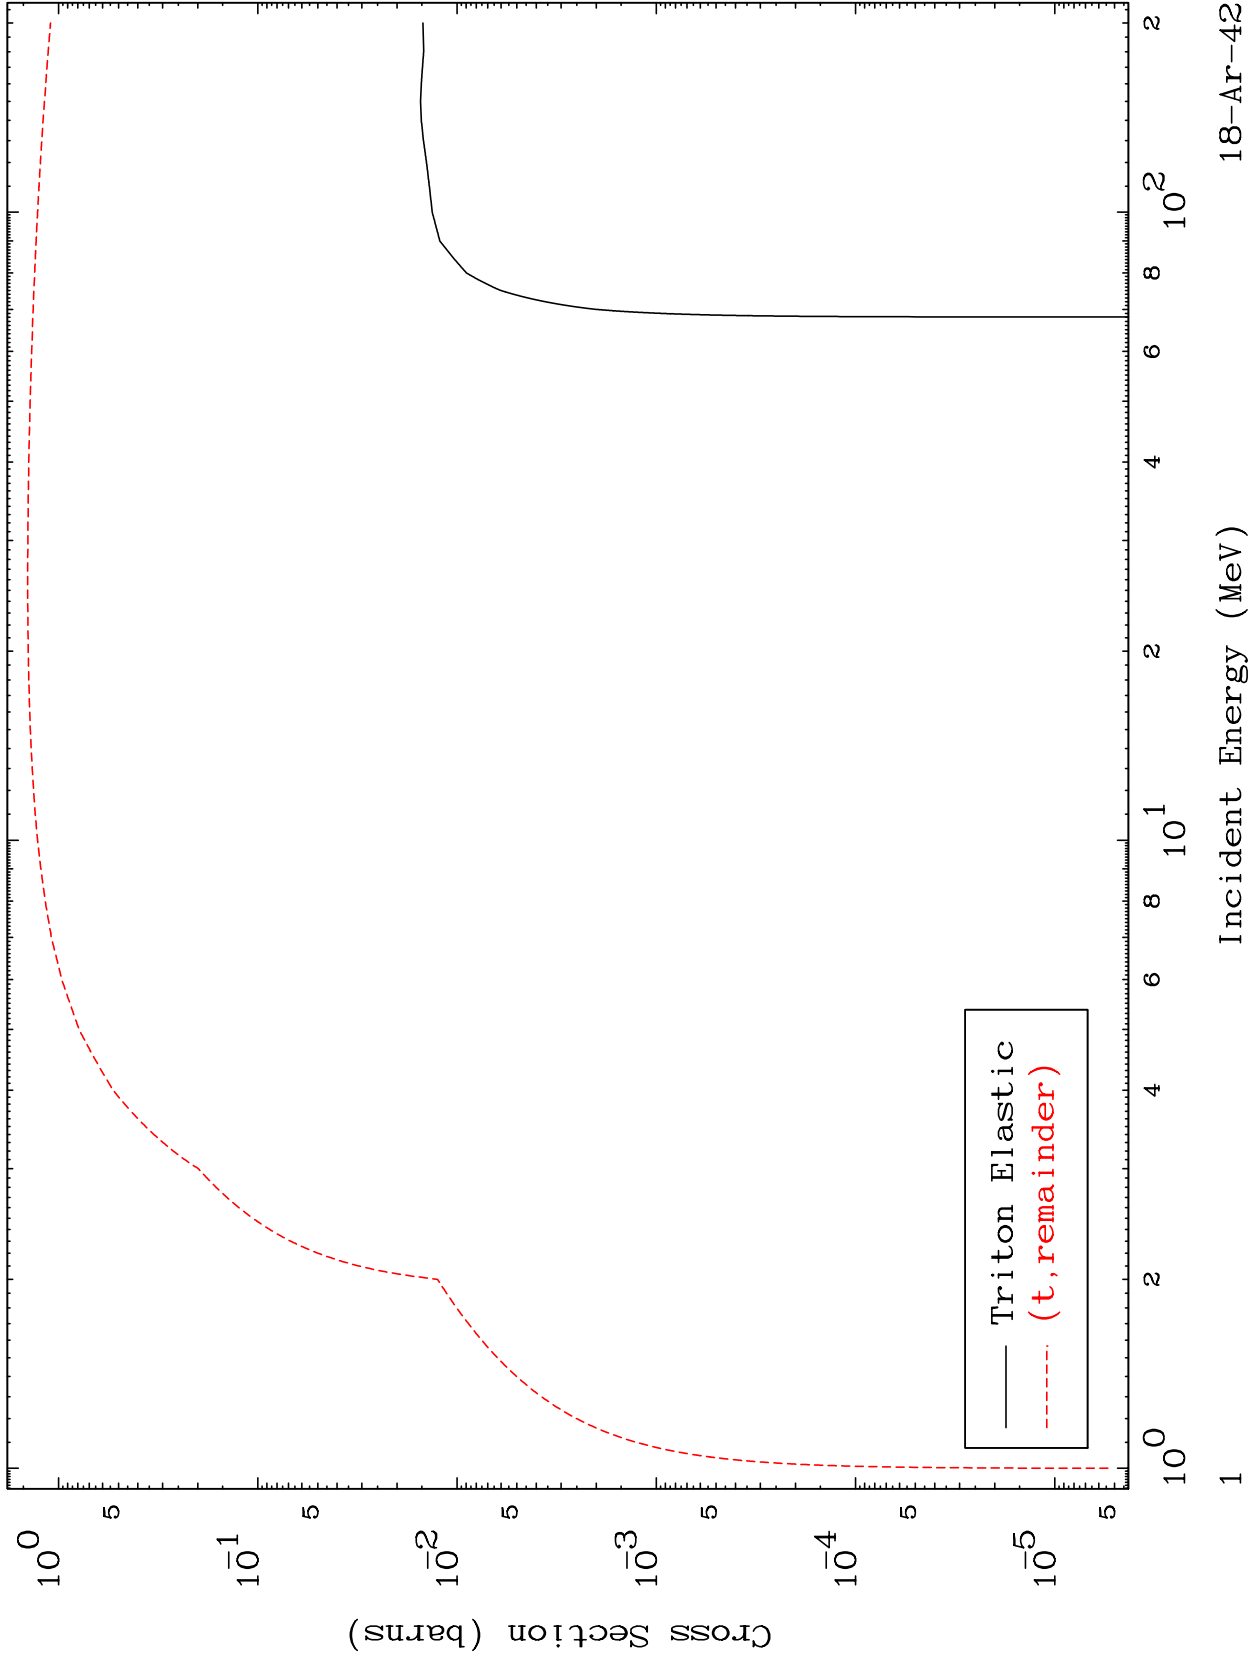

Press Mouse Button to Start

MAT 1843

Triton Major

18-Ar-42

0 Kelvin Cross Sections

Incident Energy (MeV)

18-Ar-42