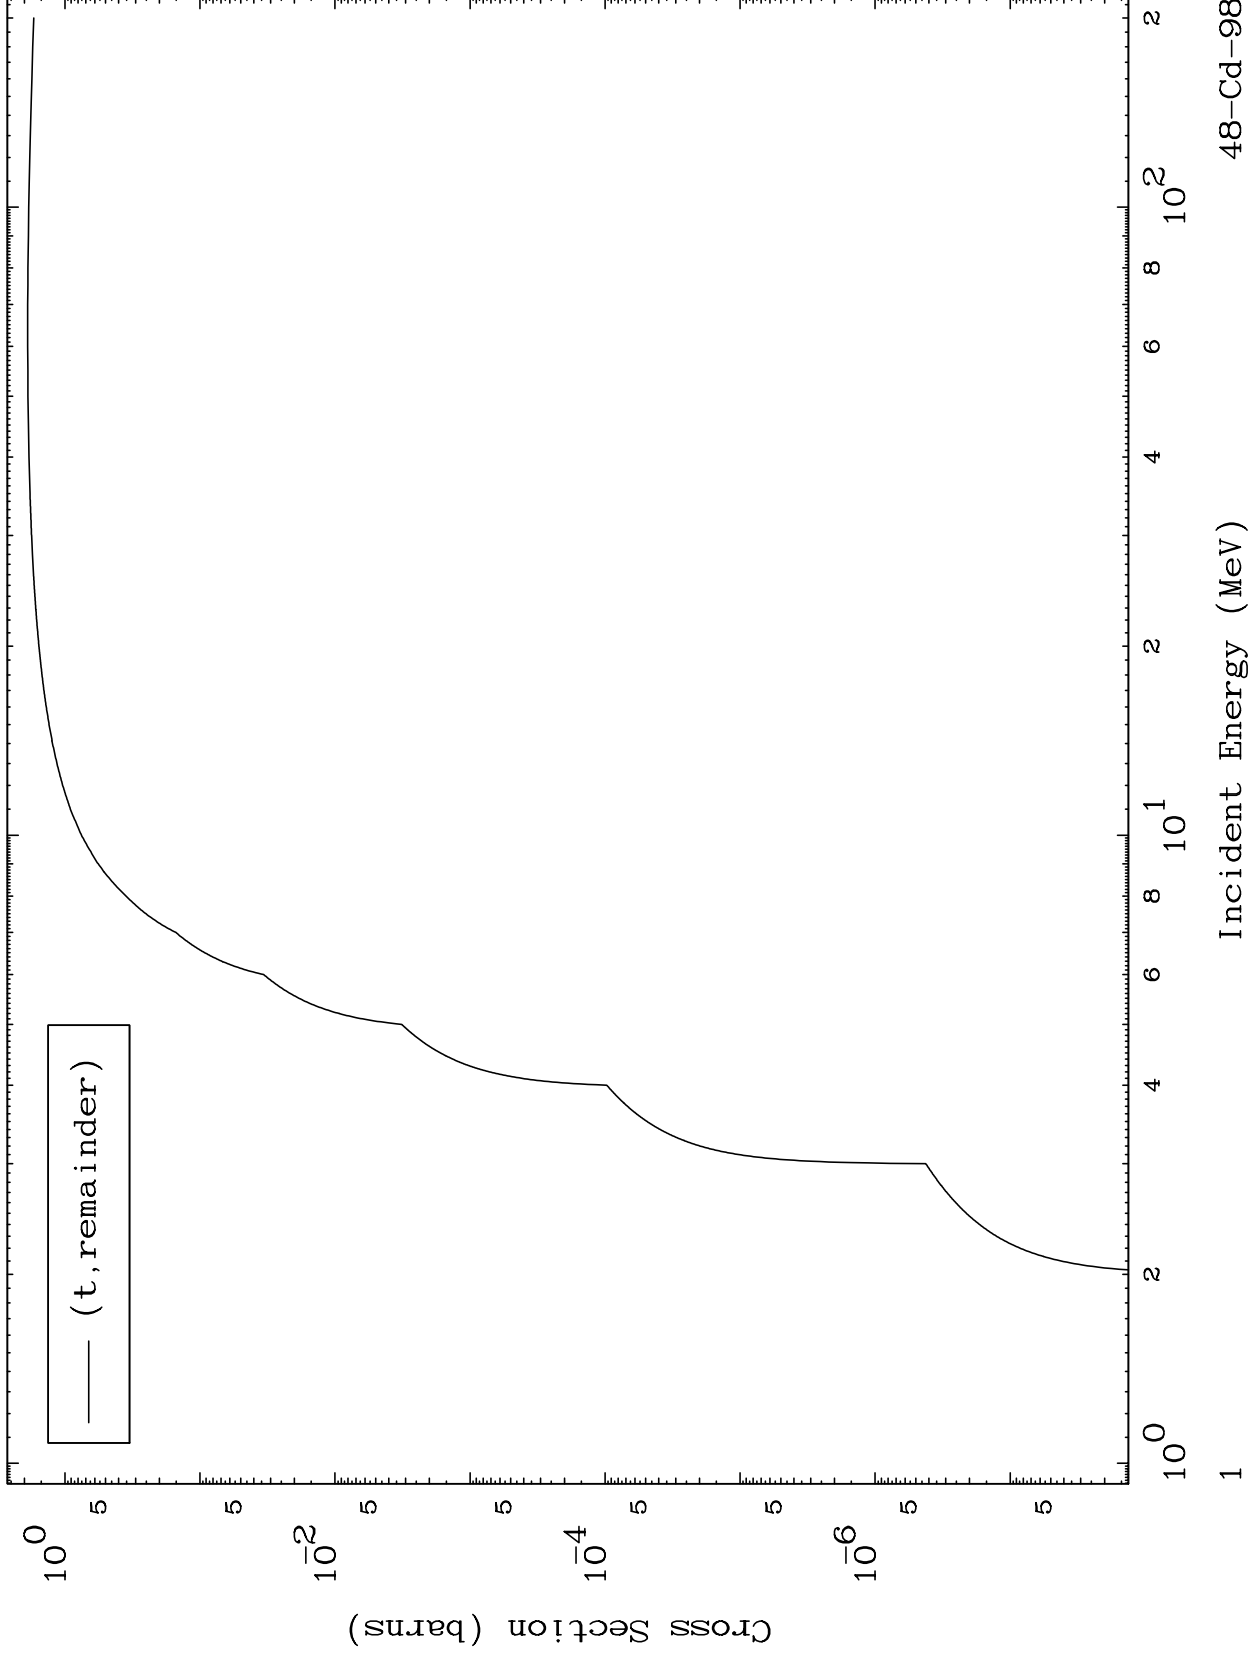

Press Mouse Button to Start

MAT 4801

Triton Major

48-Cd-98

0 Kelvin Cross Sections

Incident Energy (MeV)

48-Cd-98