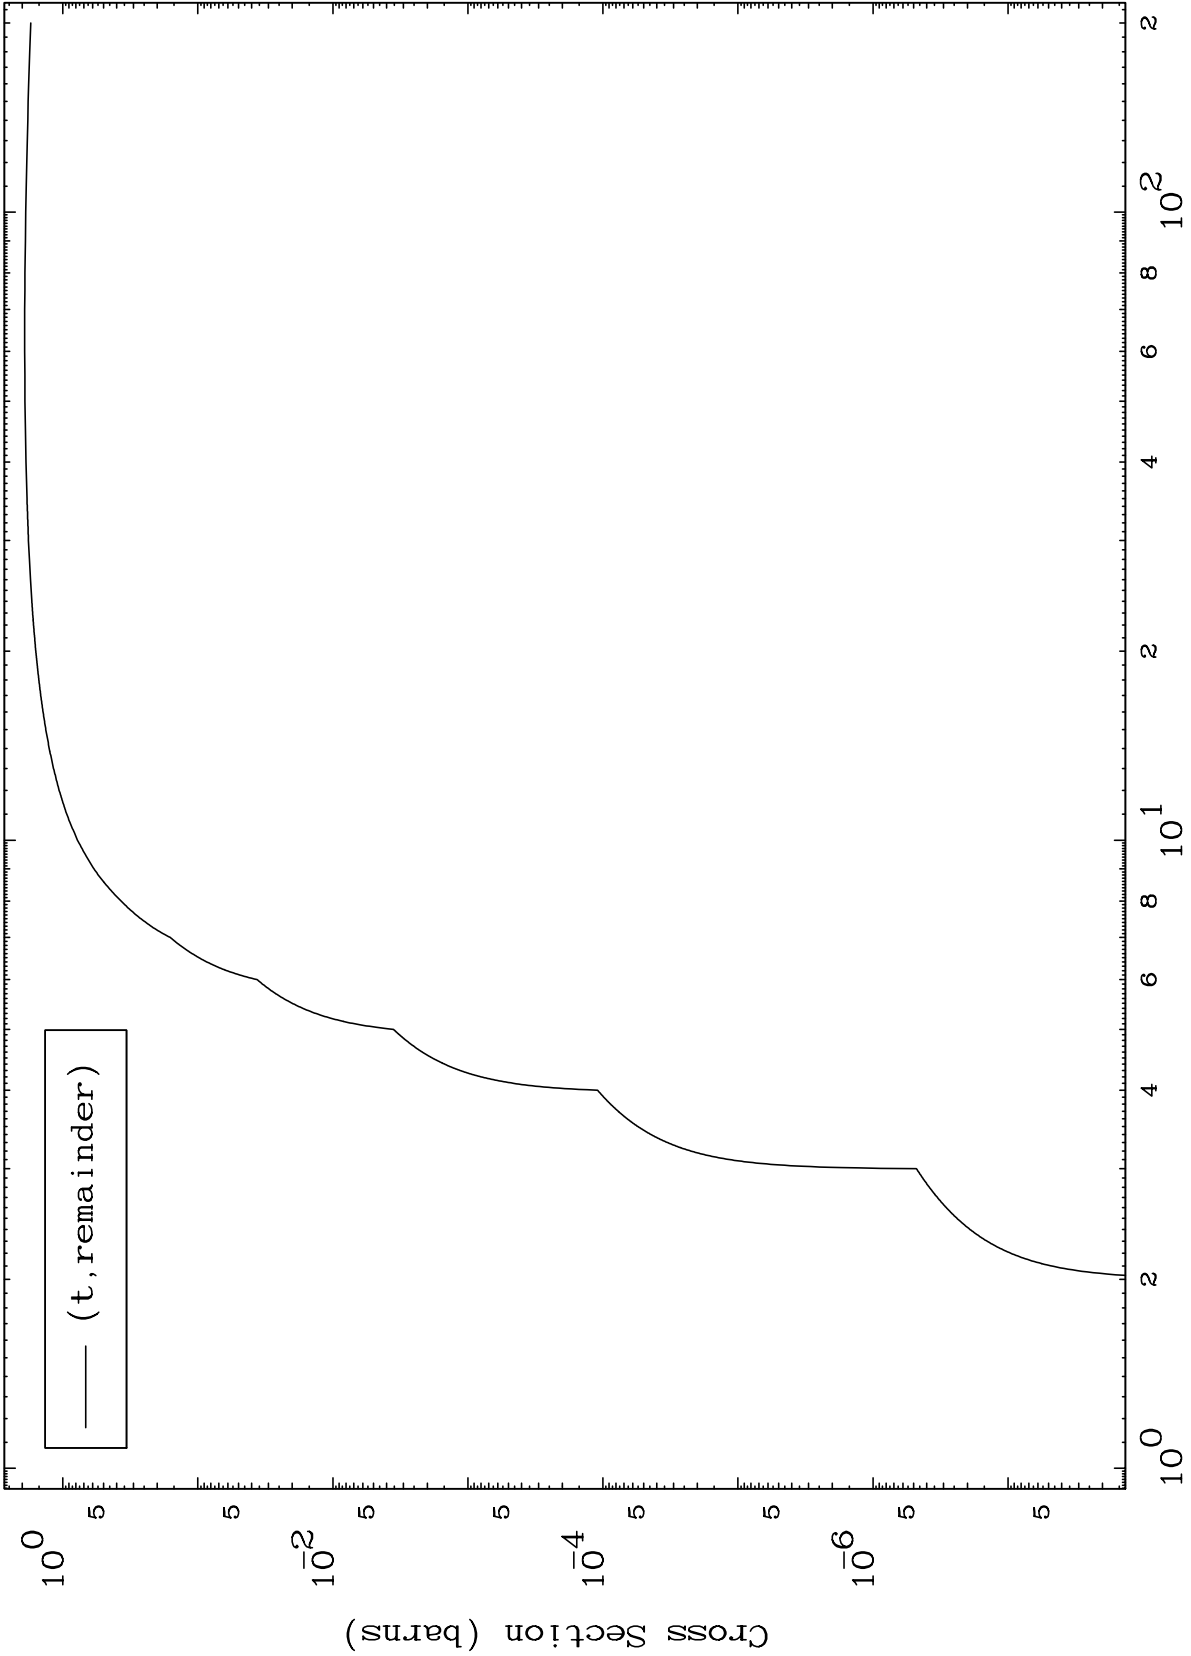

Press Mouse Button to Start

MAT 4810

Triton Major

48-Cd-101

0 Kelvin Cross Sections

Incident Energy (MeV)

48-Cd-101