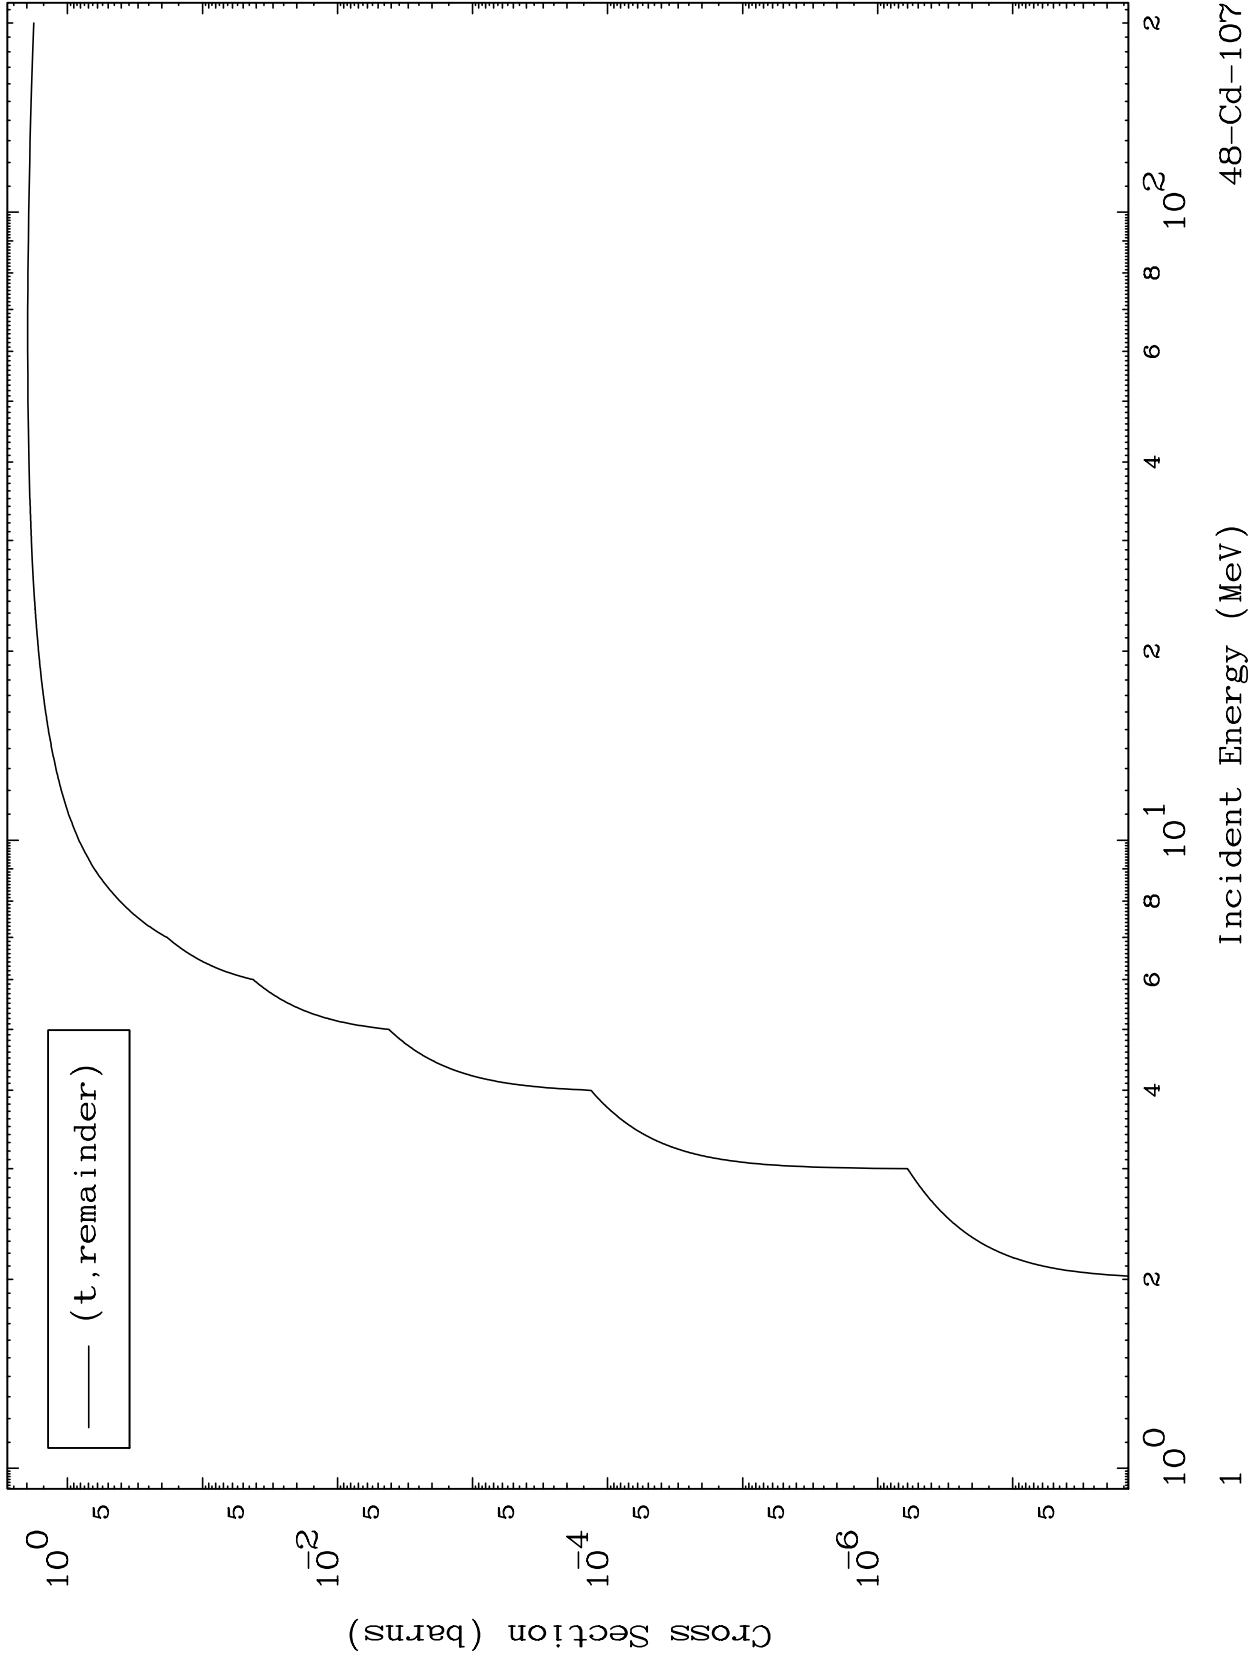

Press Mouse Button to Start

MAT 4828

Triton Major

48-Cd-107

0 Kelvin Cross Sections

Incident Energy (MeV)

48-Cd-107