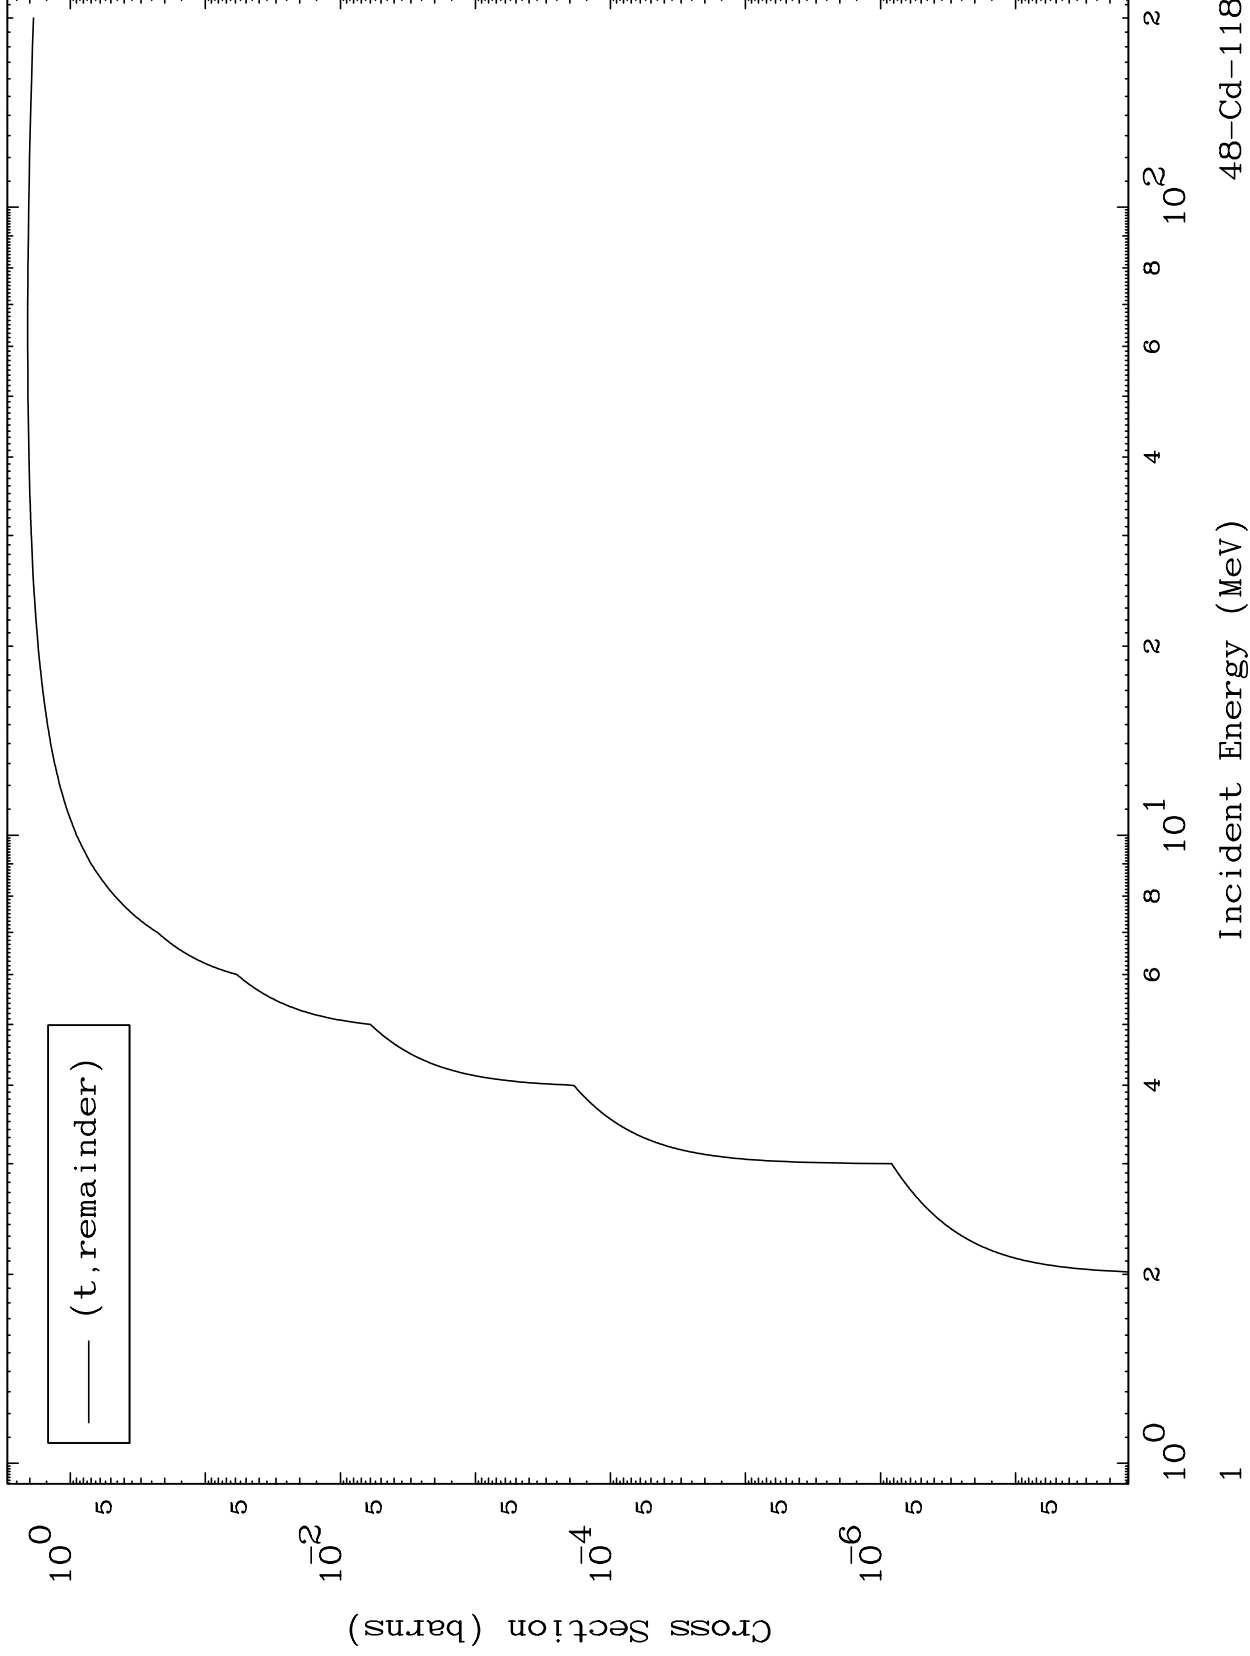

Press Mouse Button to Start

MAT 4861

Triton Major

48-Cd-118

0 Kelvin Cross Sections

Incident Energy (MeV)

48-Cd-118