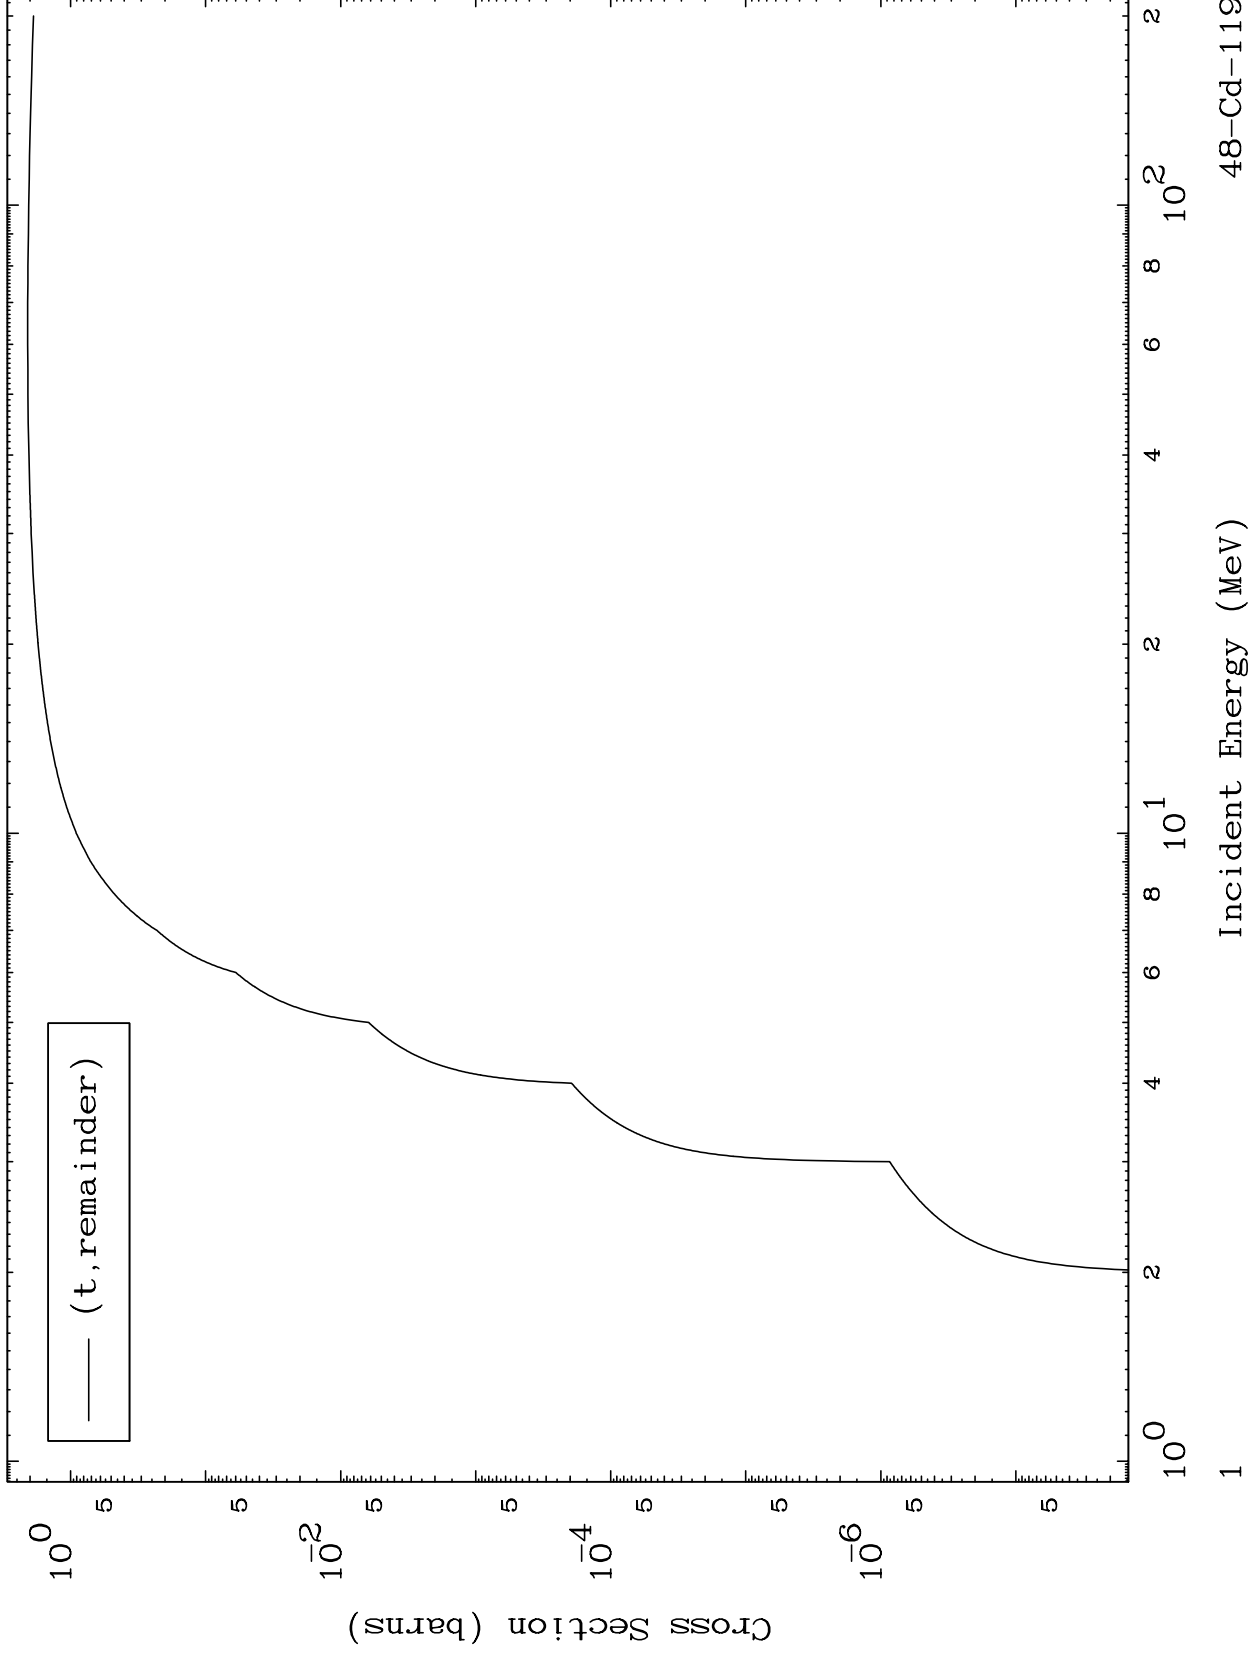

Press Mouse Button to Start

MAT 4864

Triton Major

48-Cd-119

0 Kelvin Cross Sections

Incident Energy (MeV)

48-Cd-119