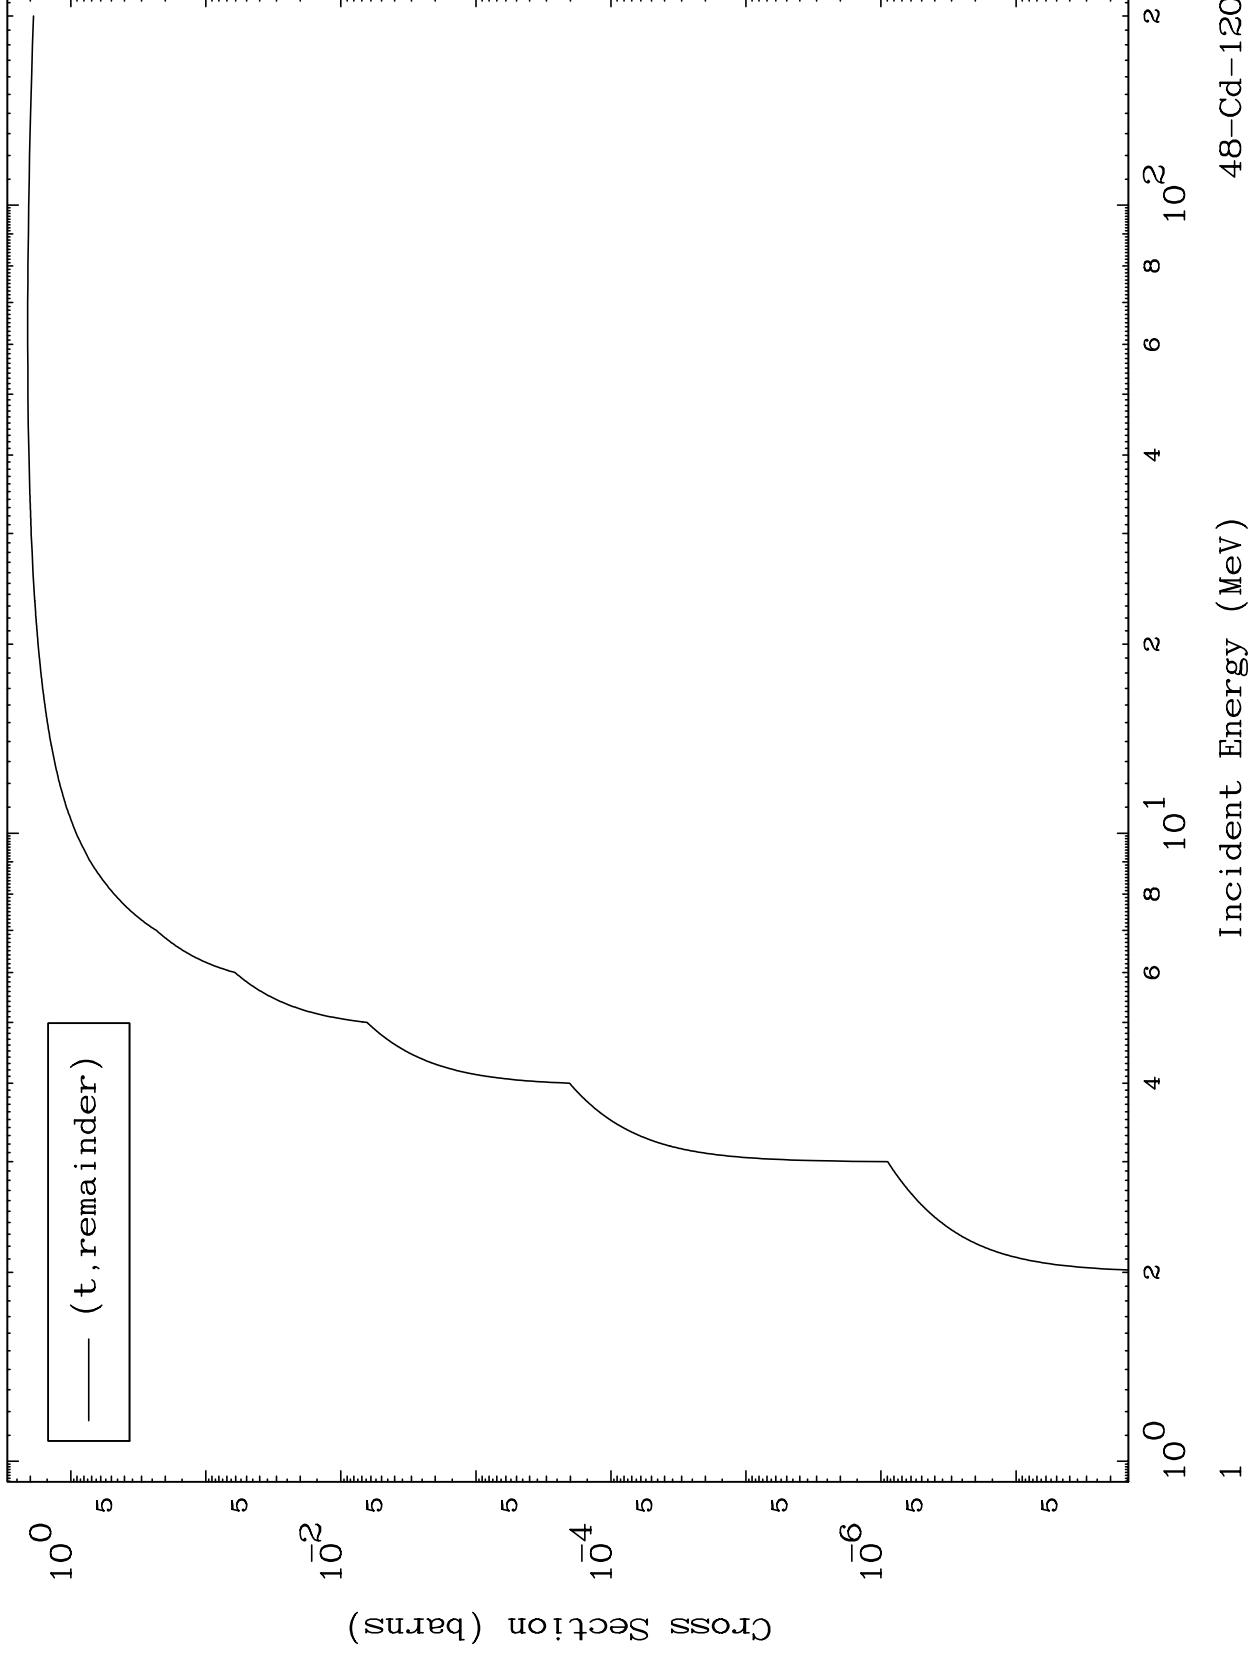

Press Mouse Button to Start

MAT 4867

Triton Major

48-Cd-120

0 Kelvin Cross Sections

Incident Energy (MeV)

48-Cd-120