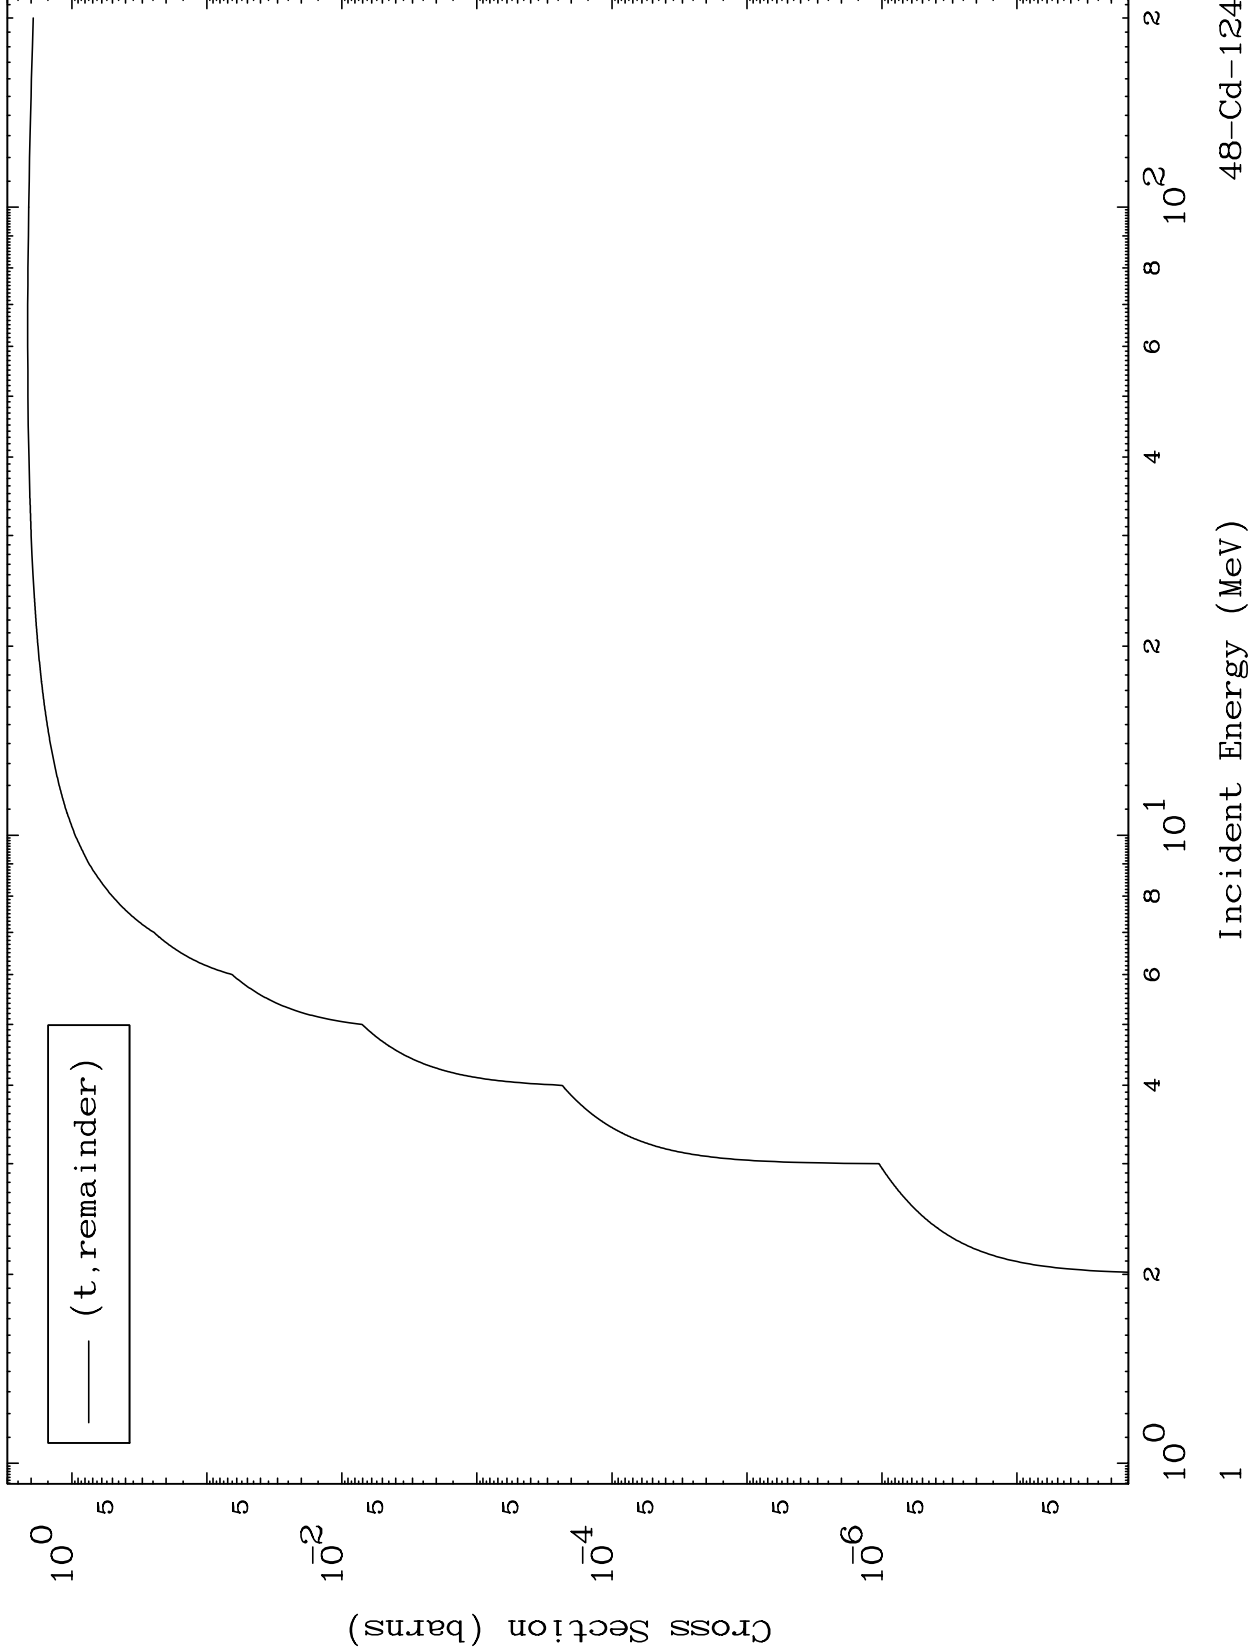

Press Mouse Button to Start

MAT 4879

Triton Major

48-Cd-124

0 Kelvin Cross Sections

(t, remainder)

Incident Energy (MeV)

48-Cd-124