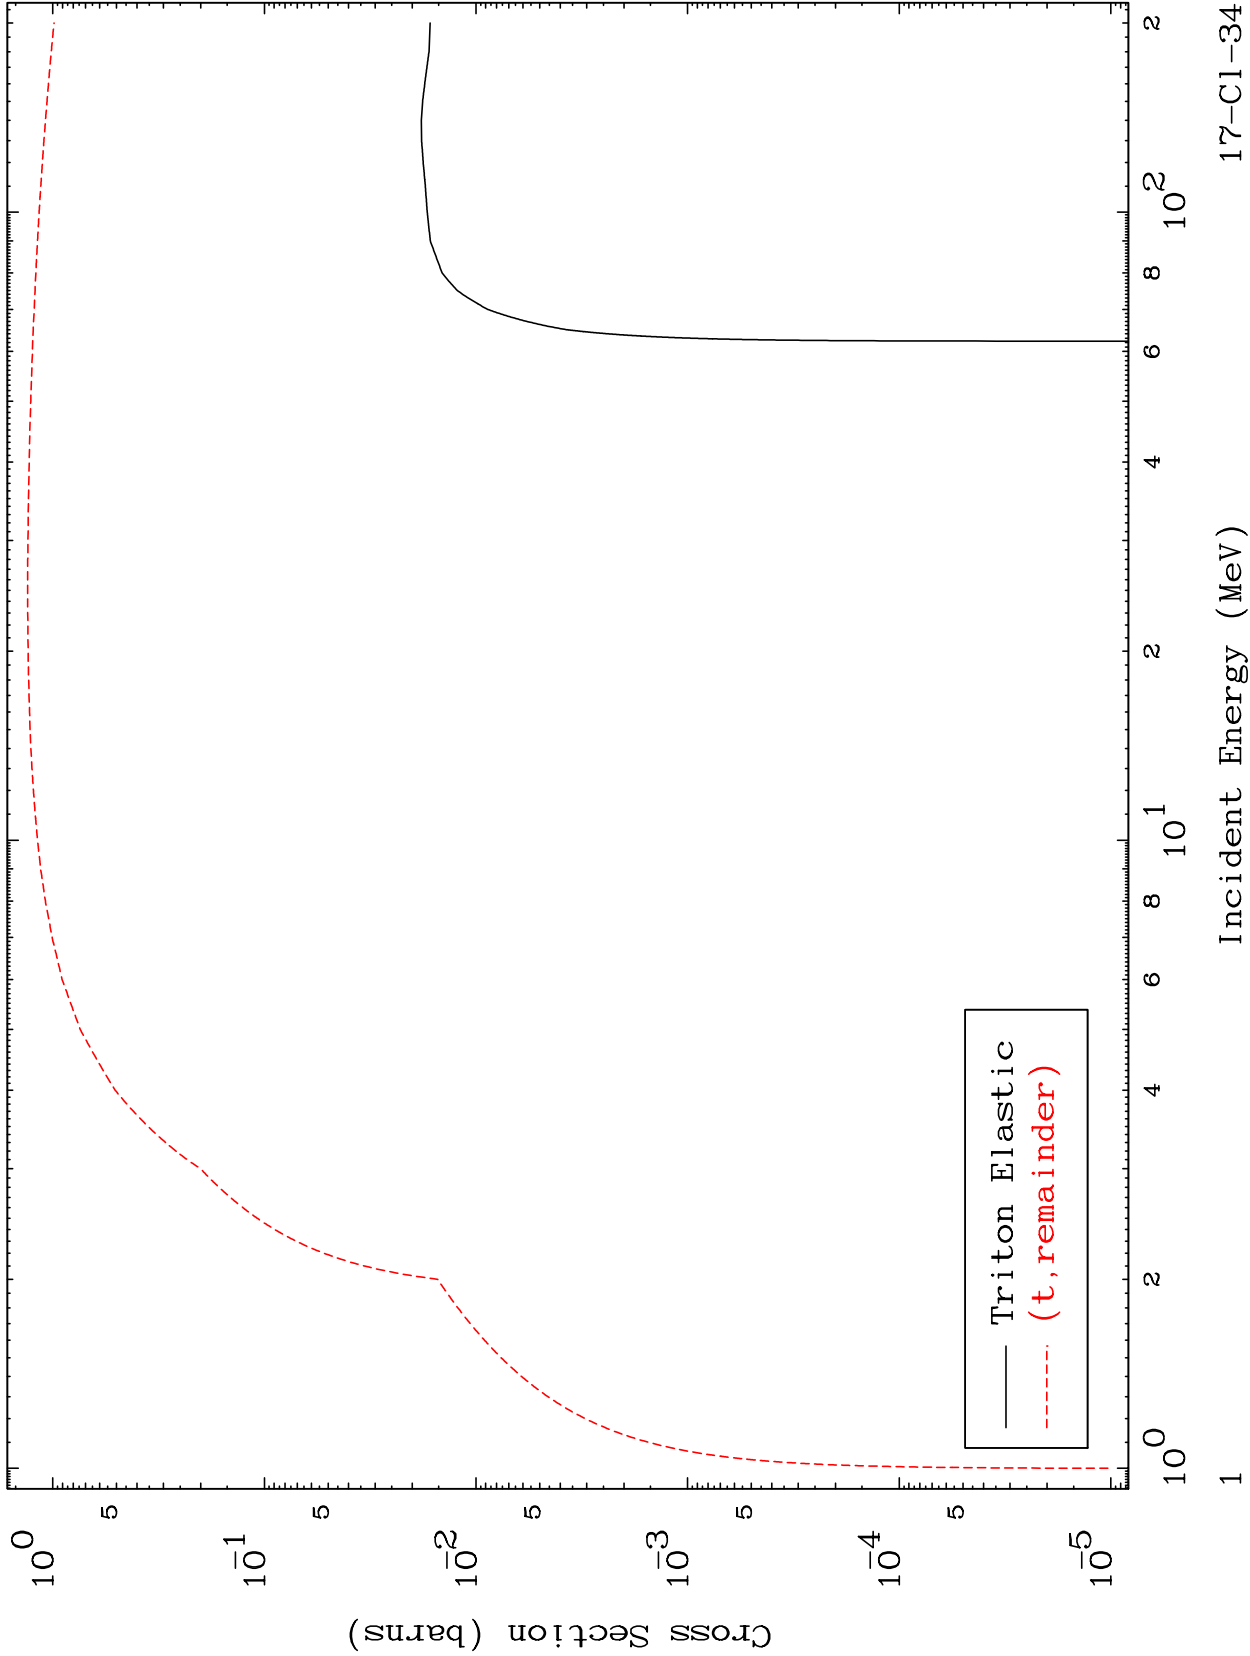

Press Mouse Button to Start

MAT 1723

Triton Major  
0 Kelvin Cross Sections

17-Cl-34

Incident Energy (MeV)

17-Cl-34