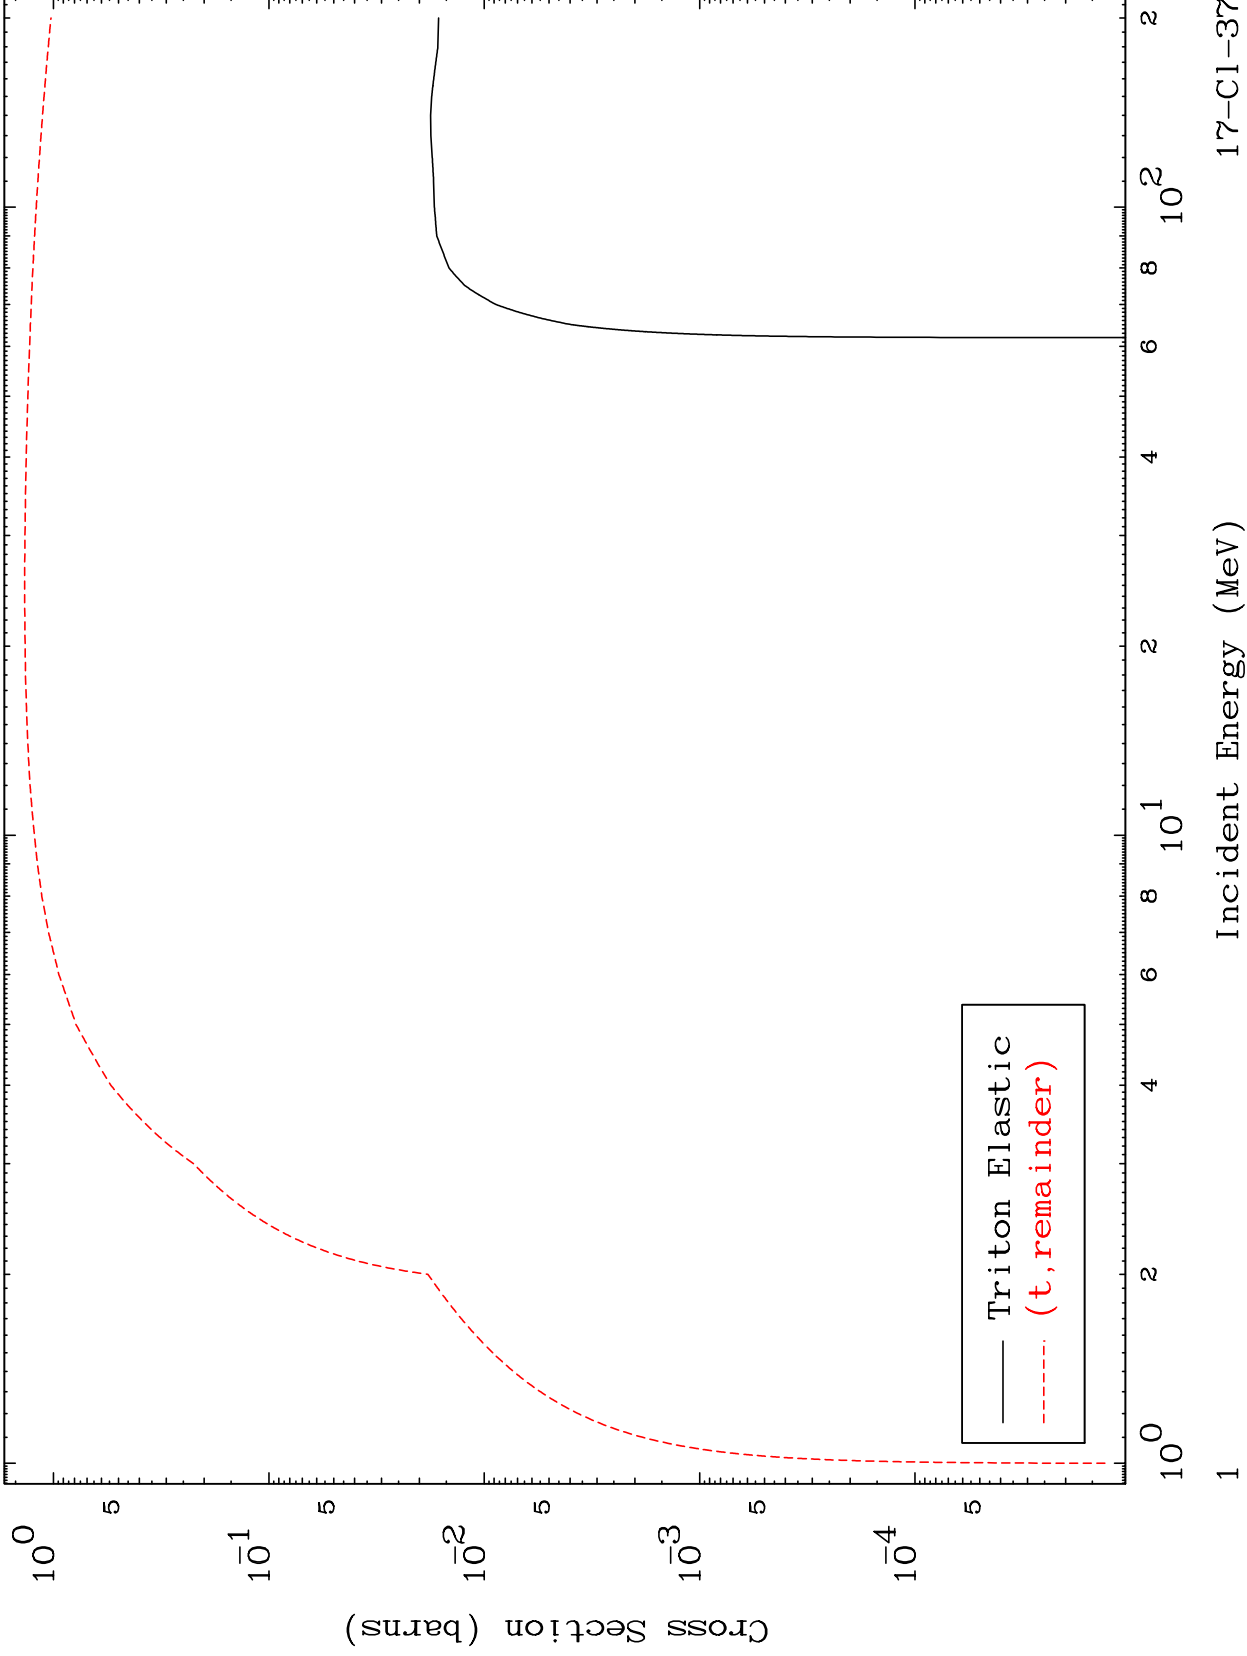

Press Mouse Button to Start

MAT 1731

Triton Major  
0 Kelvin Cross Sections

17-Cl-37

Incident Energy (MeV)

17-Cl-37