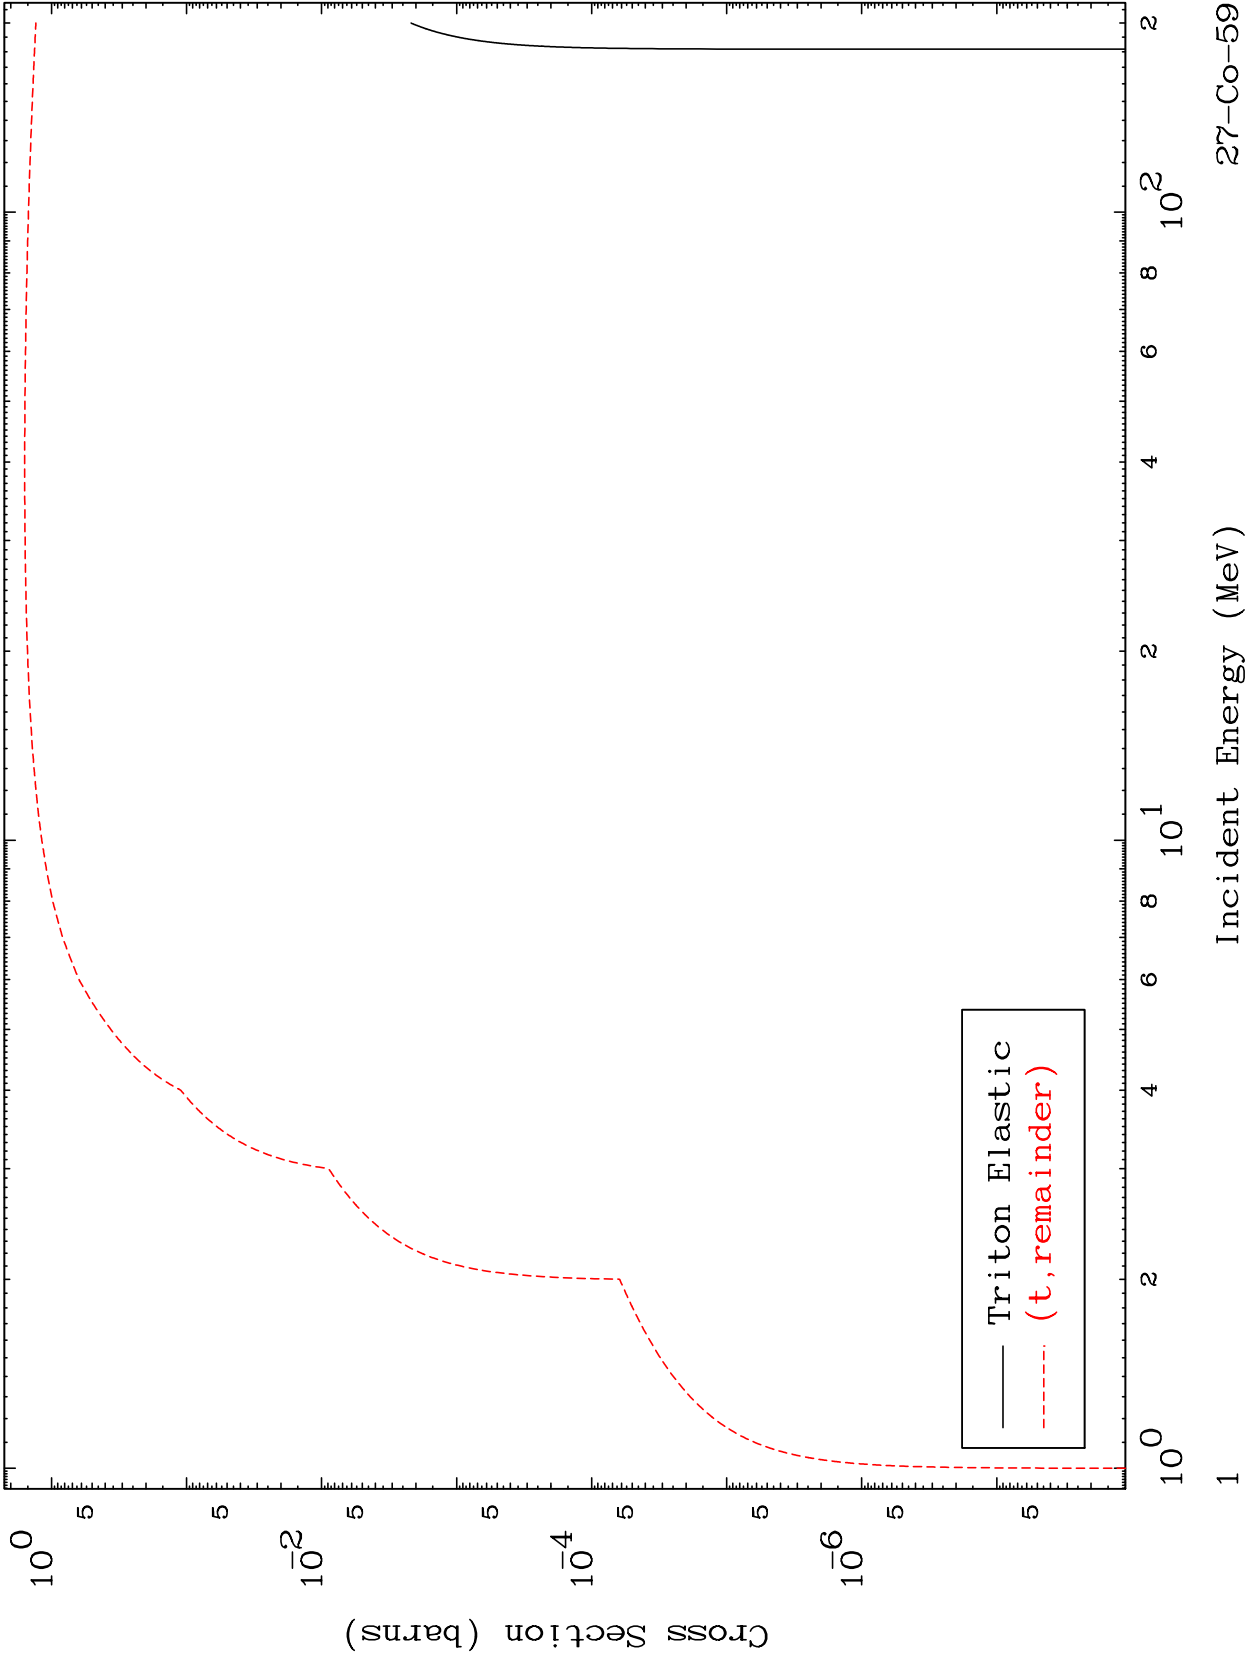

Press Mouse Button to Start

MAT 2725

Triton Major
0 Kelvin Cross Sections

27-Co-59

27-Co-59

Incident Energy (MeV)