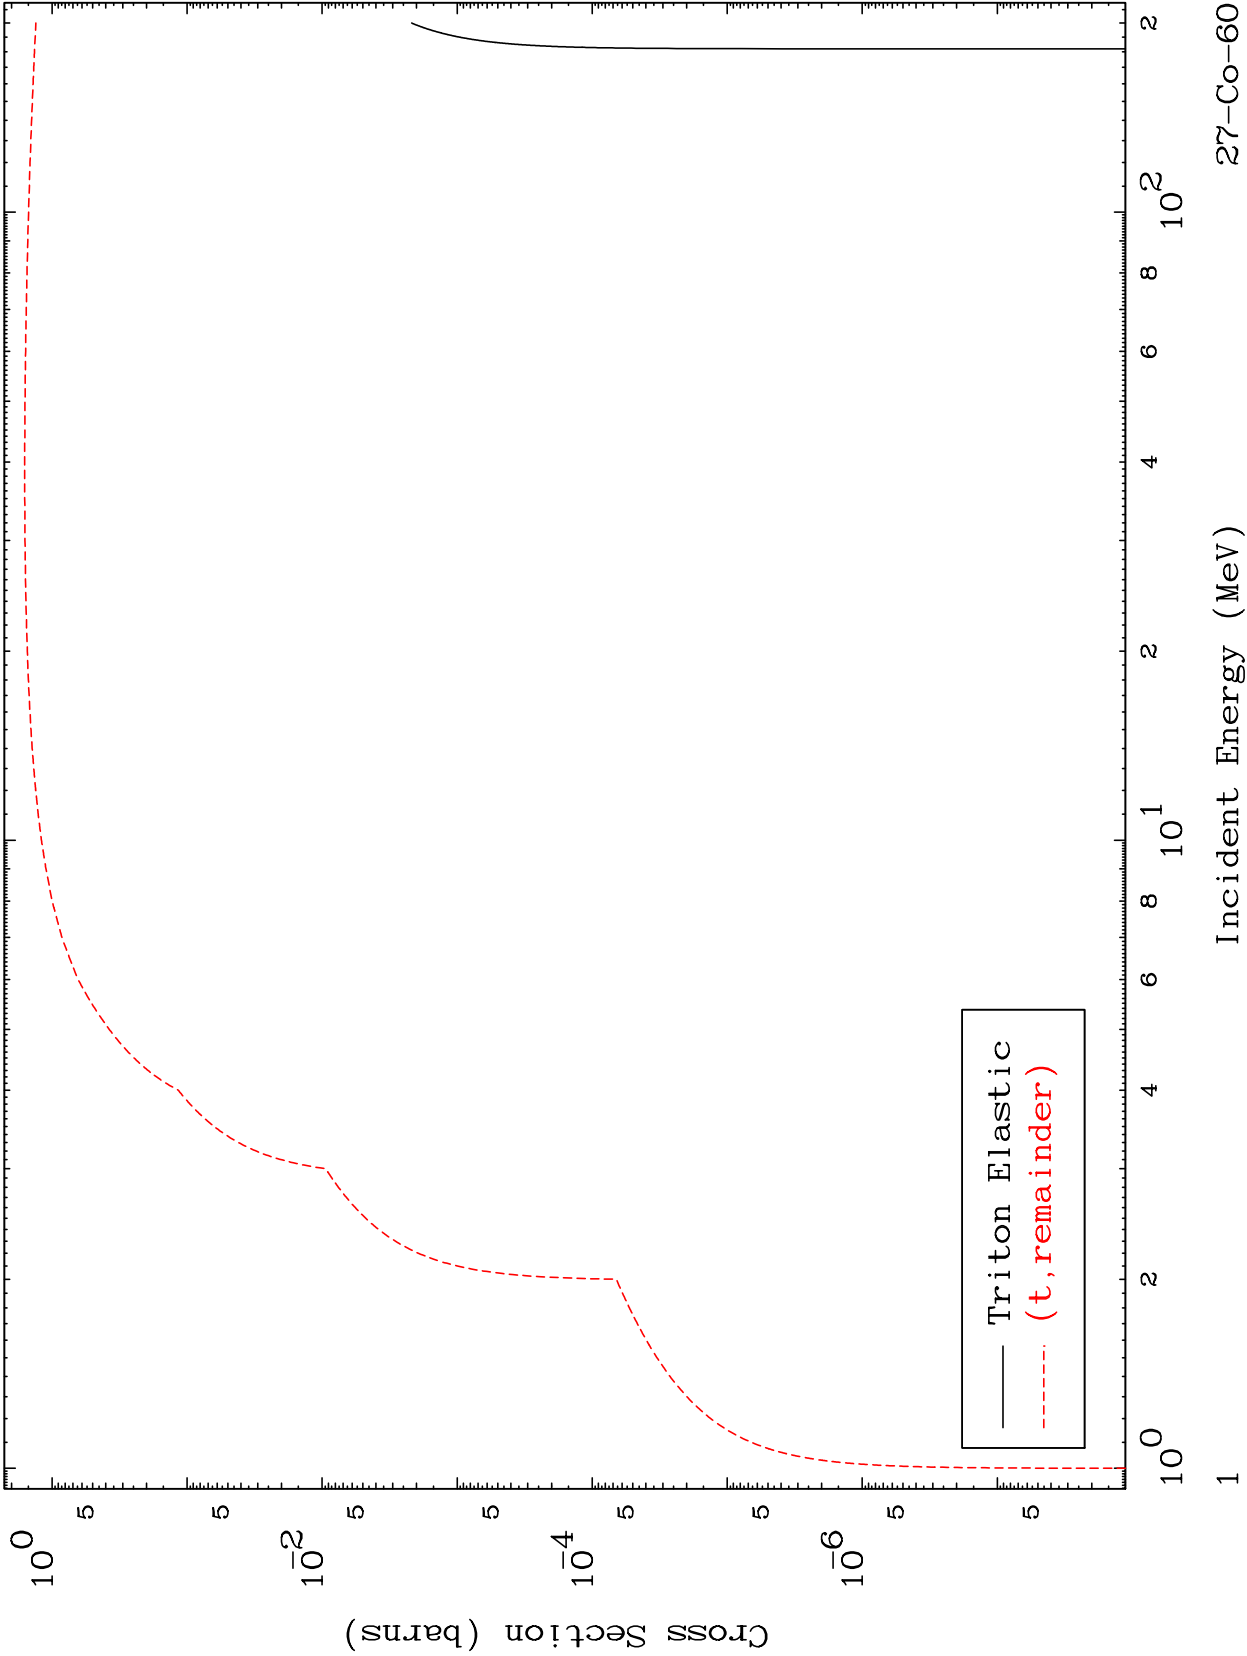

Press Mouse Button to Start

MAT 2728

Triton Major

<sup>27</sup>Co-60

0 Kelvin Cross Sections

Incident Energy (MeV)

<sup>27</sup>Co-60