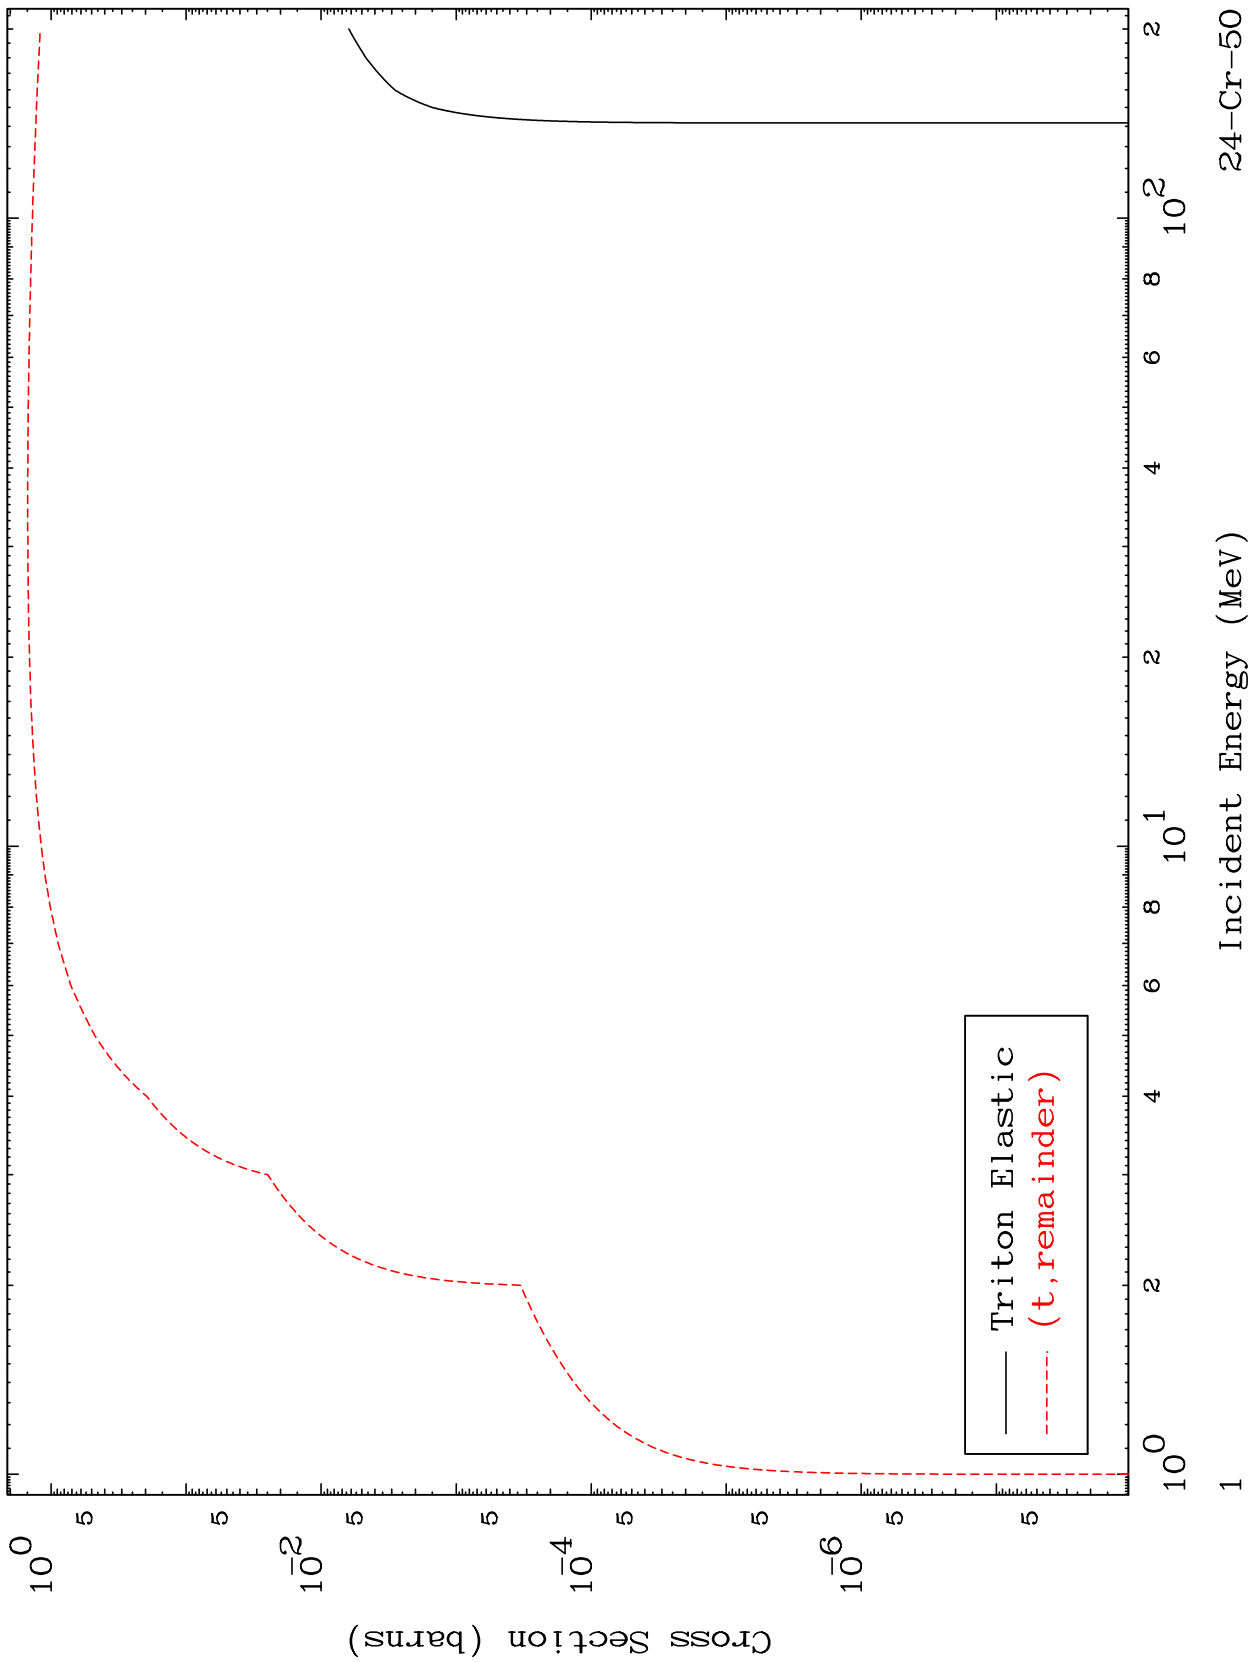

Press Mouse Button to Start

MAT 2425

Triton Major  
0 Kelvin Cross Sections

24-Cr-50

Incident Energy (MeV)

24-Cr-50