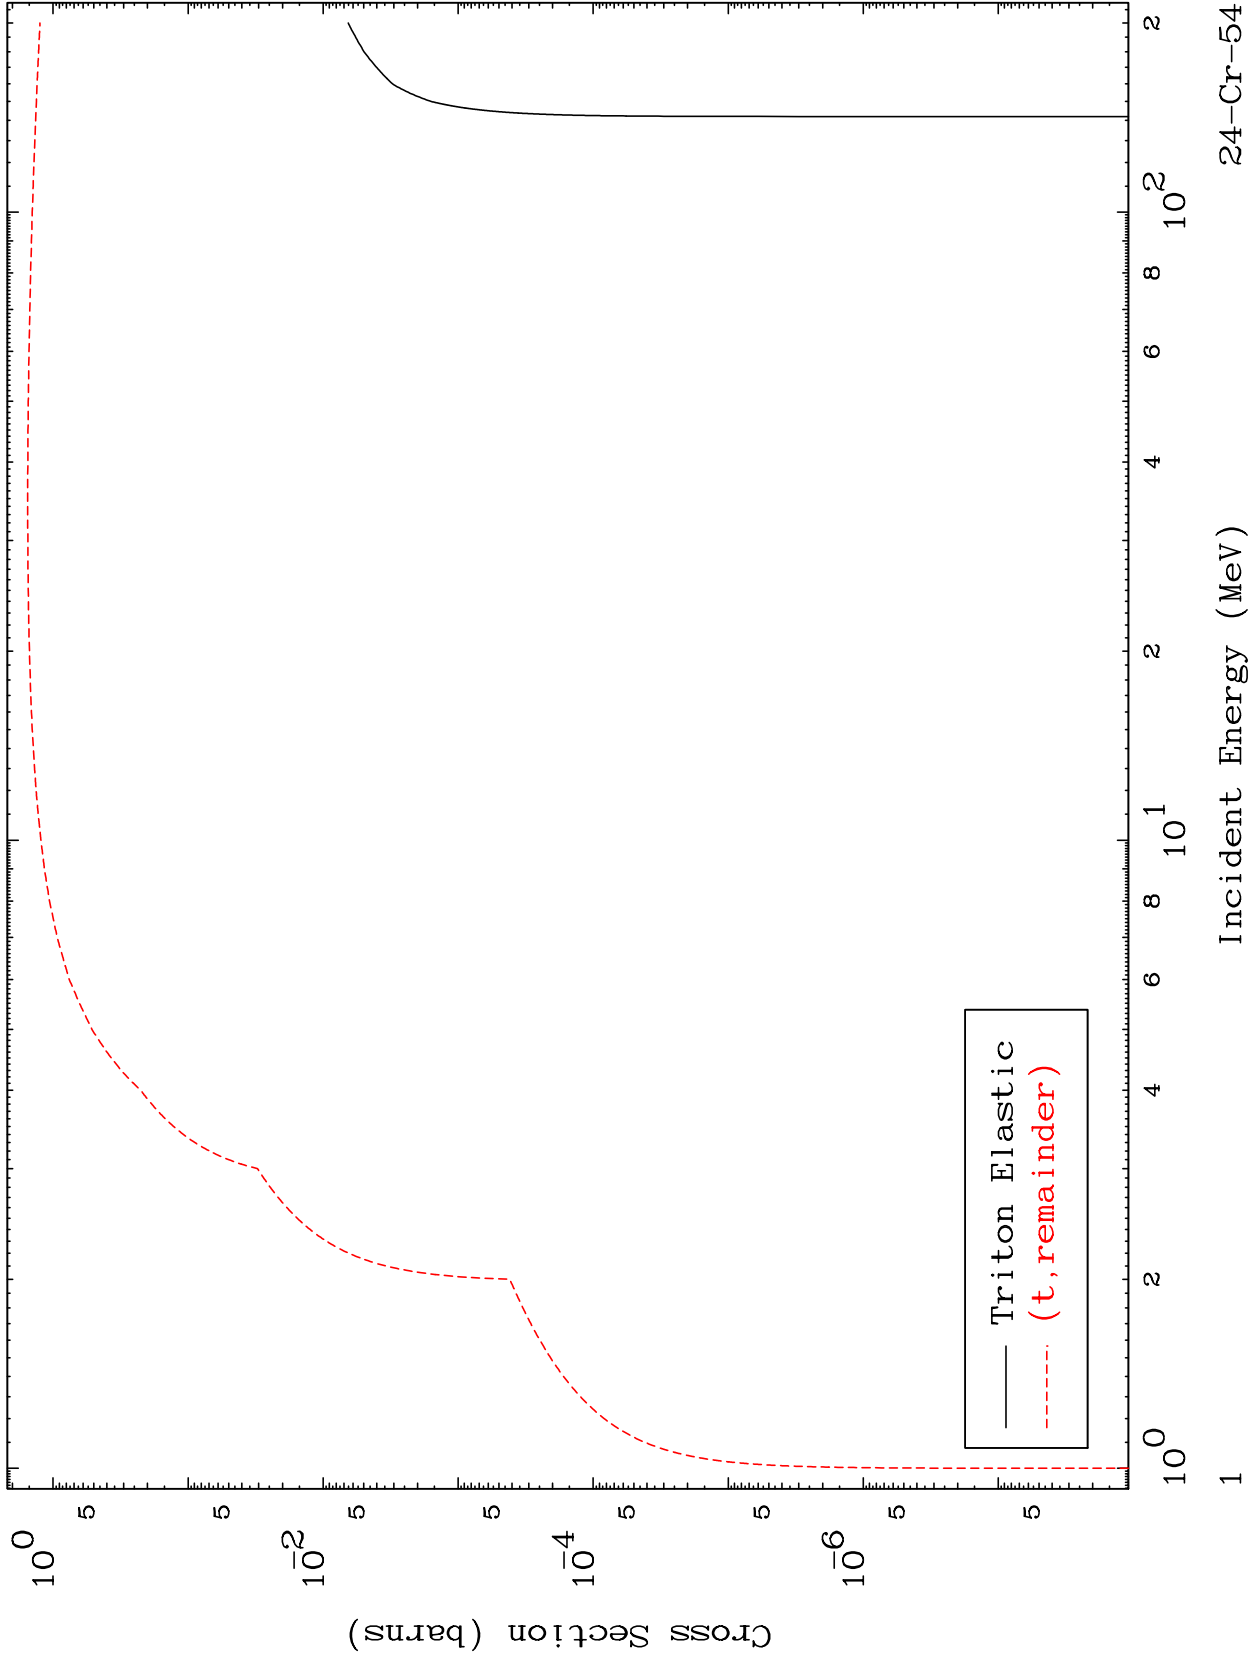

Press Mouse Button to Start

MAT 2437

Triton Major

24-Cr-54

0 Kelvin Cross Sections

Incident Energy (MeV)

24-Cr-54