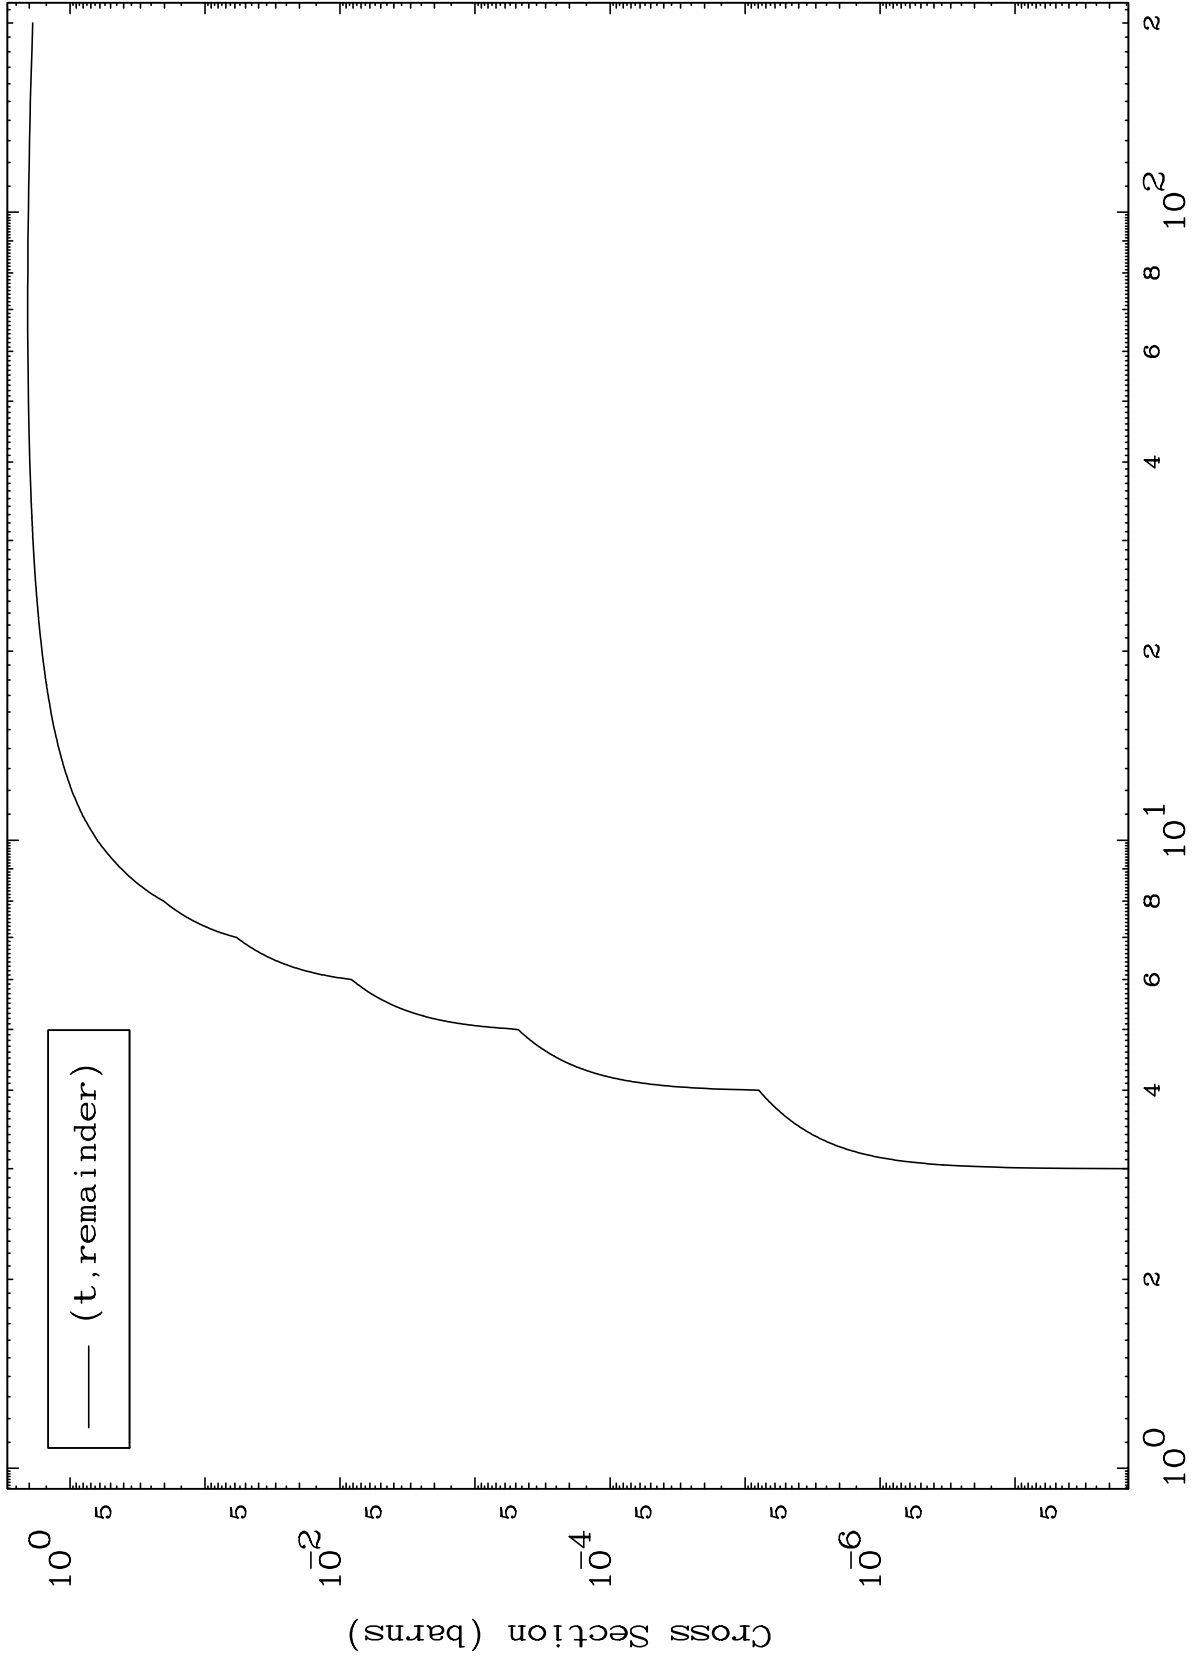

Press Mouse Button to Start

MAT 5486

Triton Major

55-Cs-120

0 Kelvin Cross Sections

Incident Energy (MeV)

55-Cs-120