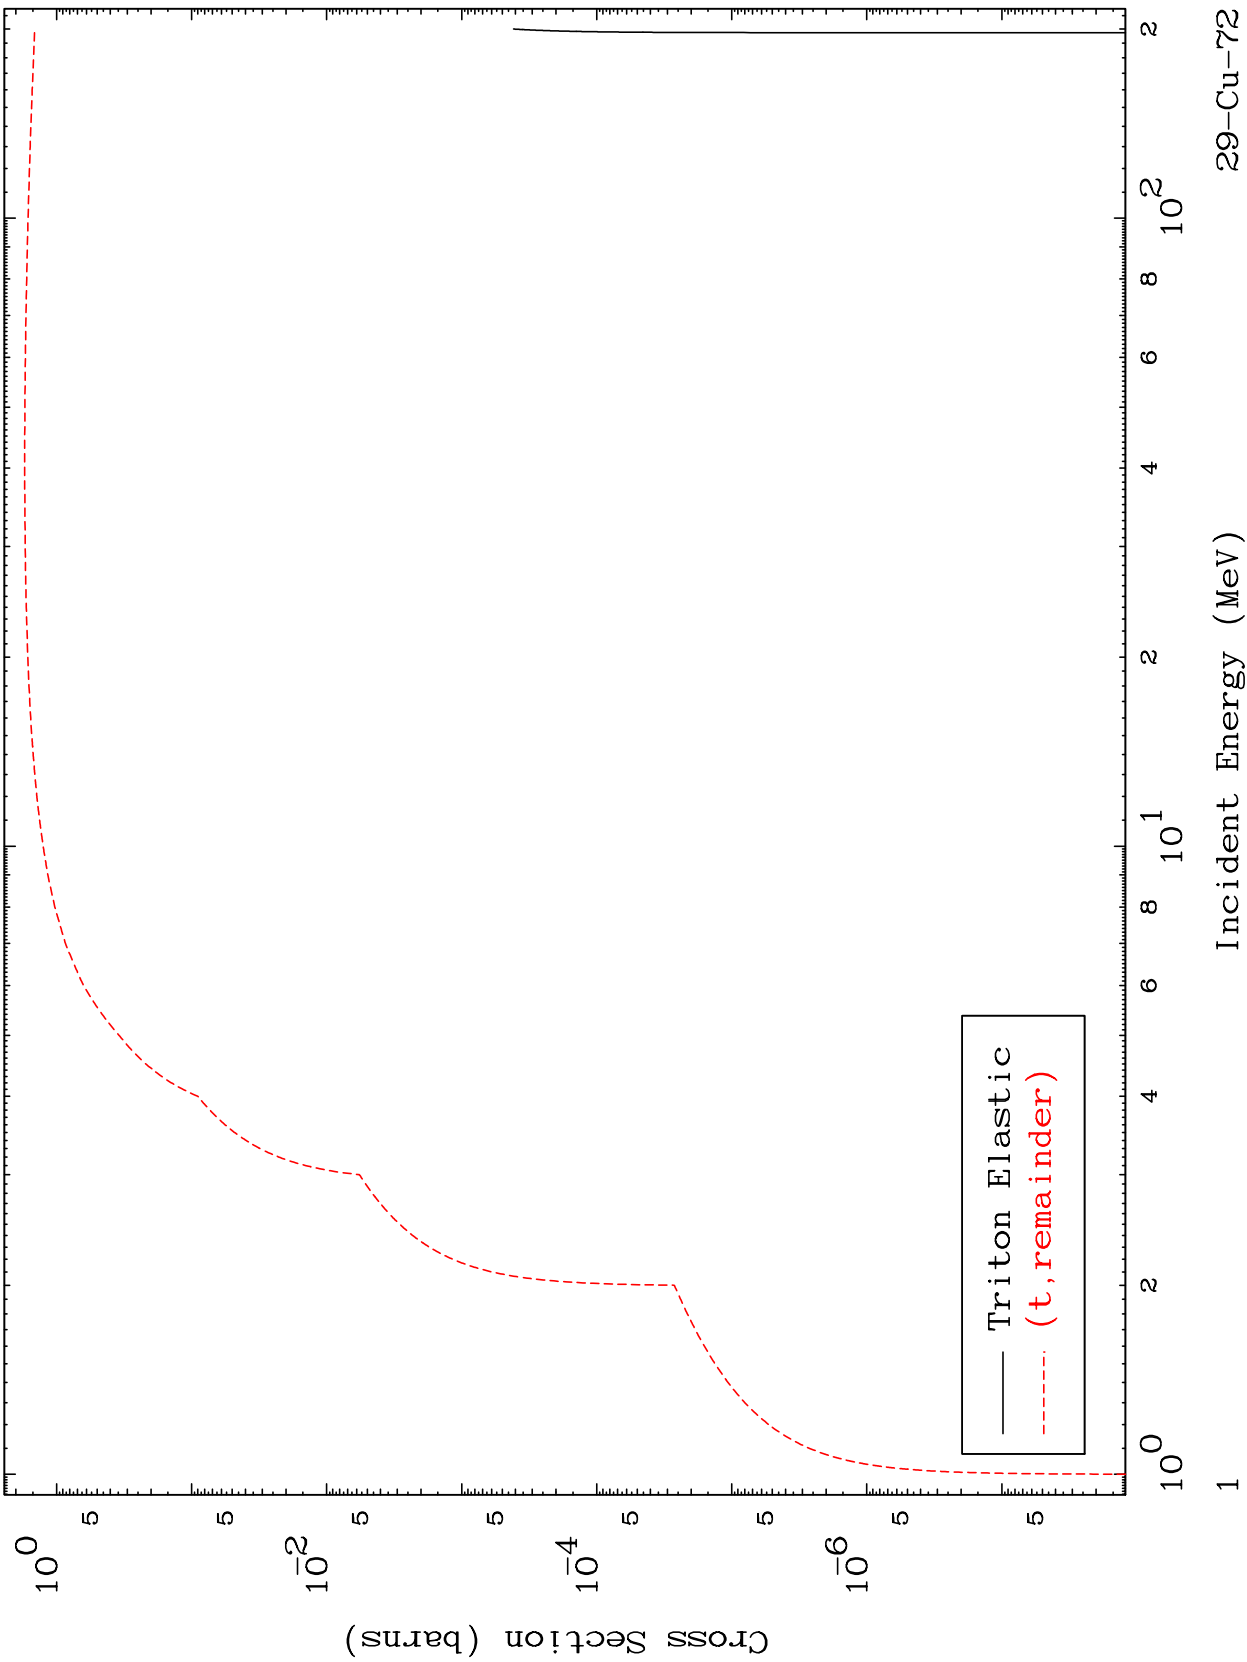

Press Mouse Button to Start

MAT 2952

Triton Major  
0 Kelvin Cross Sections

29-Cu-72

Incident Energy (MeV)

29-Cu-72