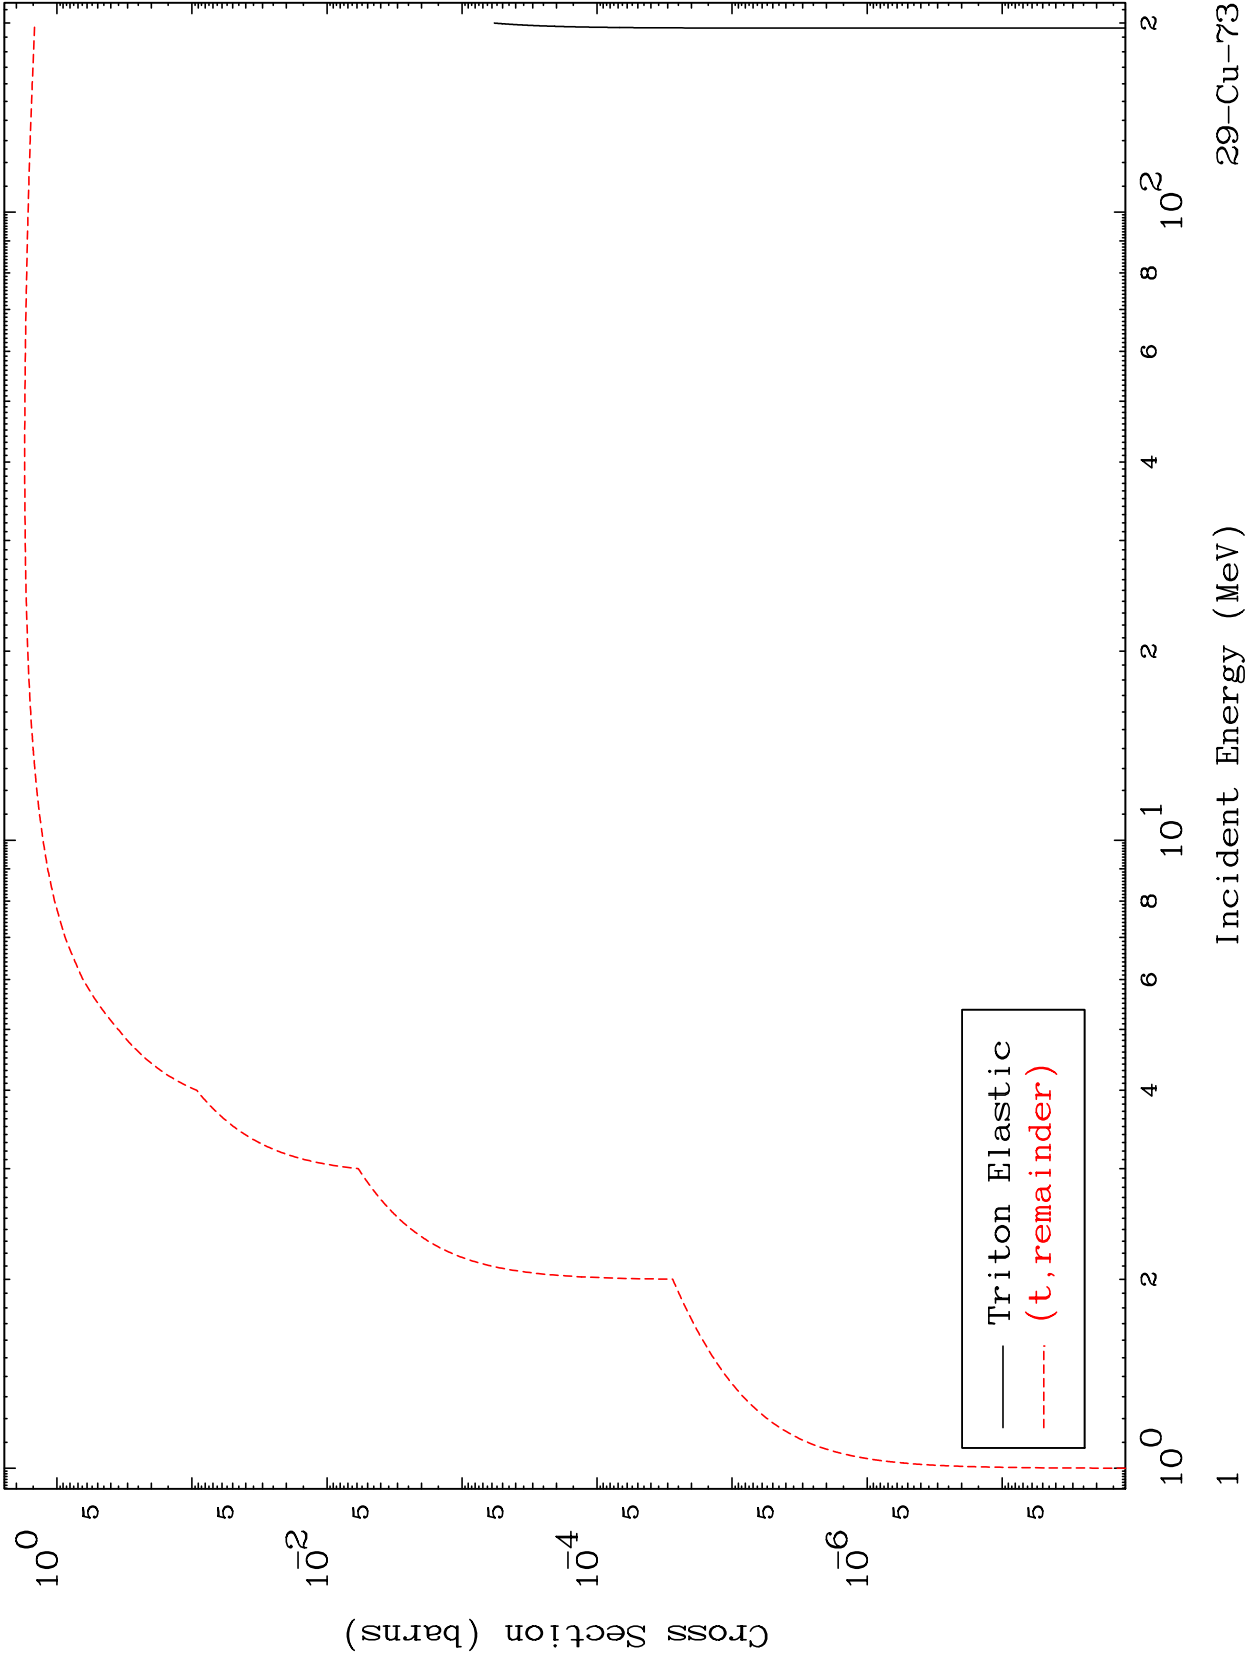

Press Mouse Button to Start

MAT 2955

Triton Major
0 Kelvin Cross Sections

29-Cu-73

Incident Energy (MeV)

29-Cu-73