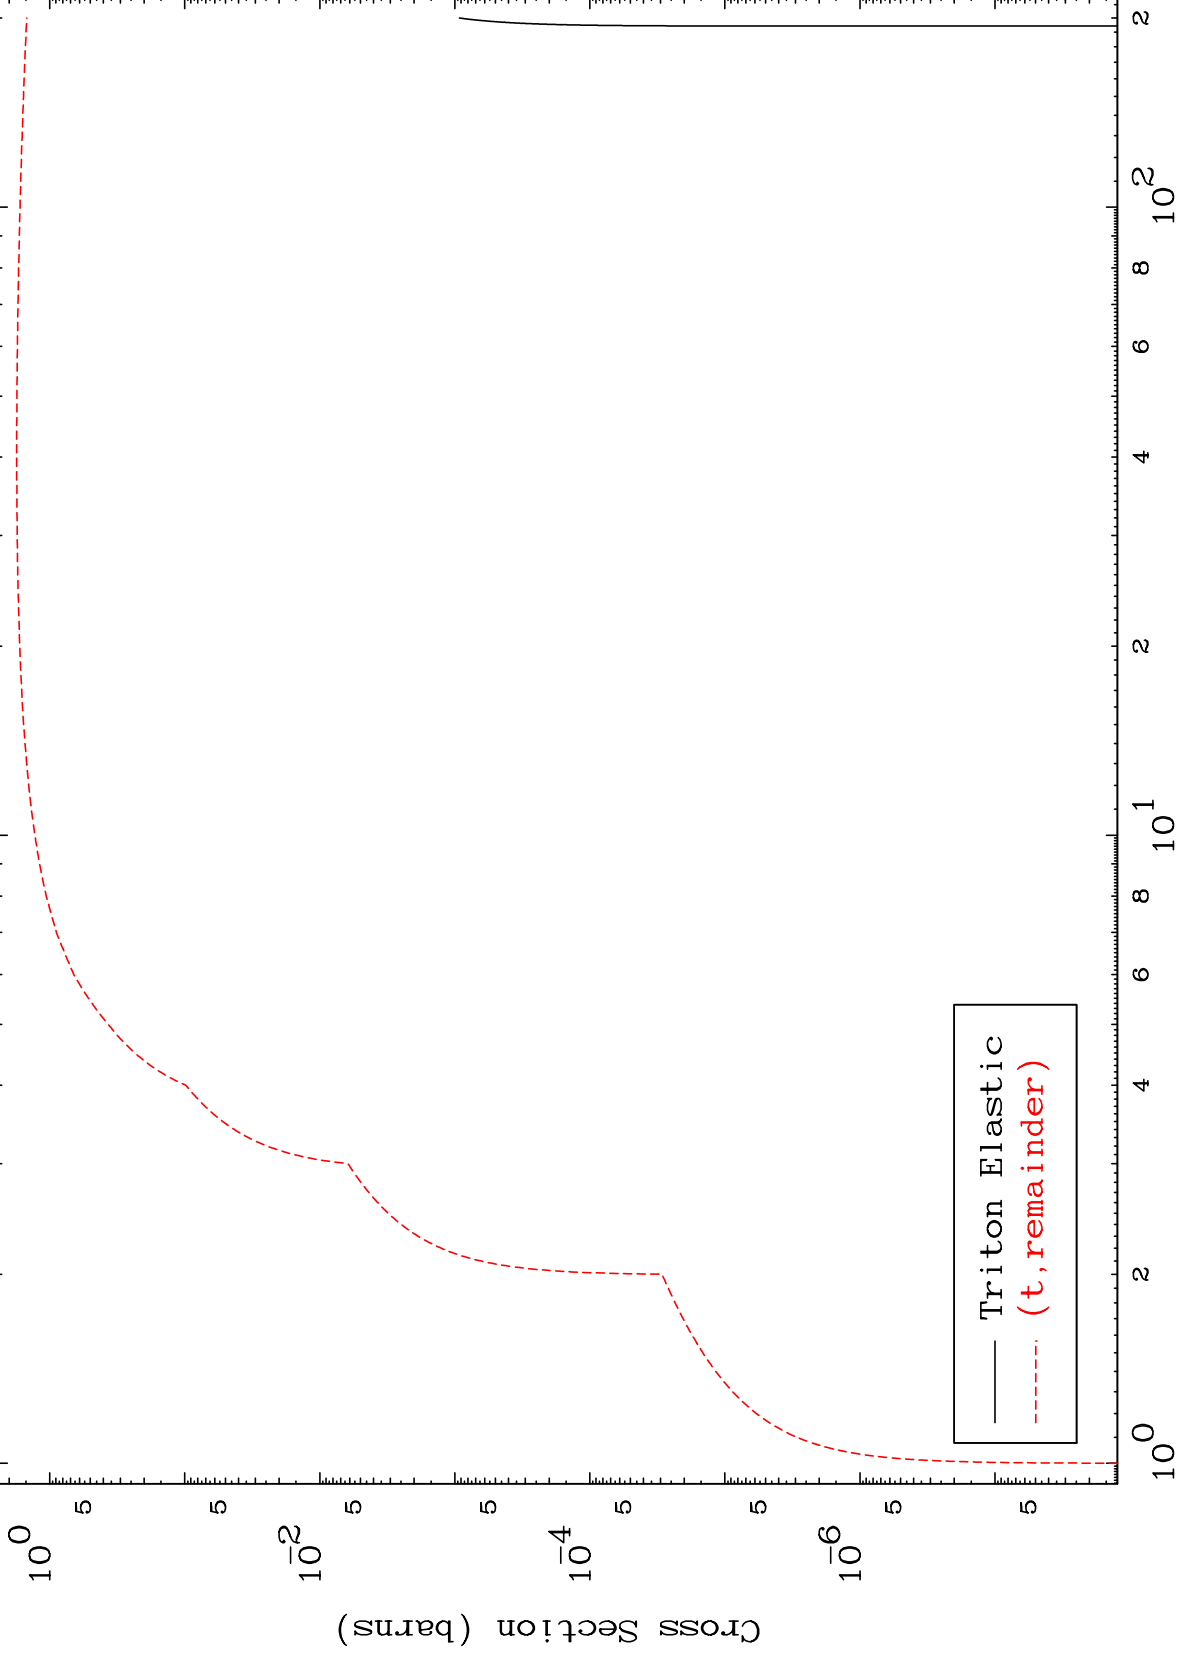

Press Mouse Button to Start

MAT 2961

Triton Major  
0 Kelvin Cross Sections

29-Cu-75

Incident Energy (MeV)

29-Cu-75