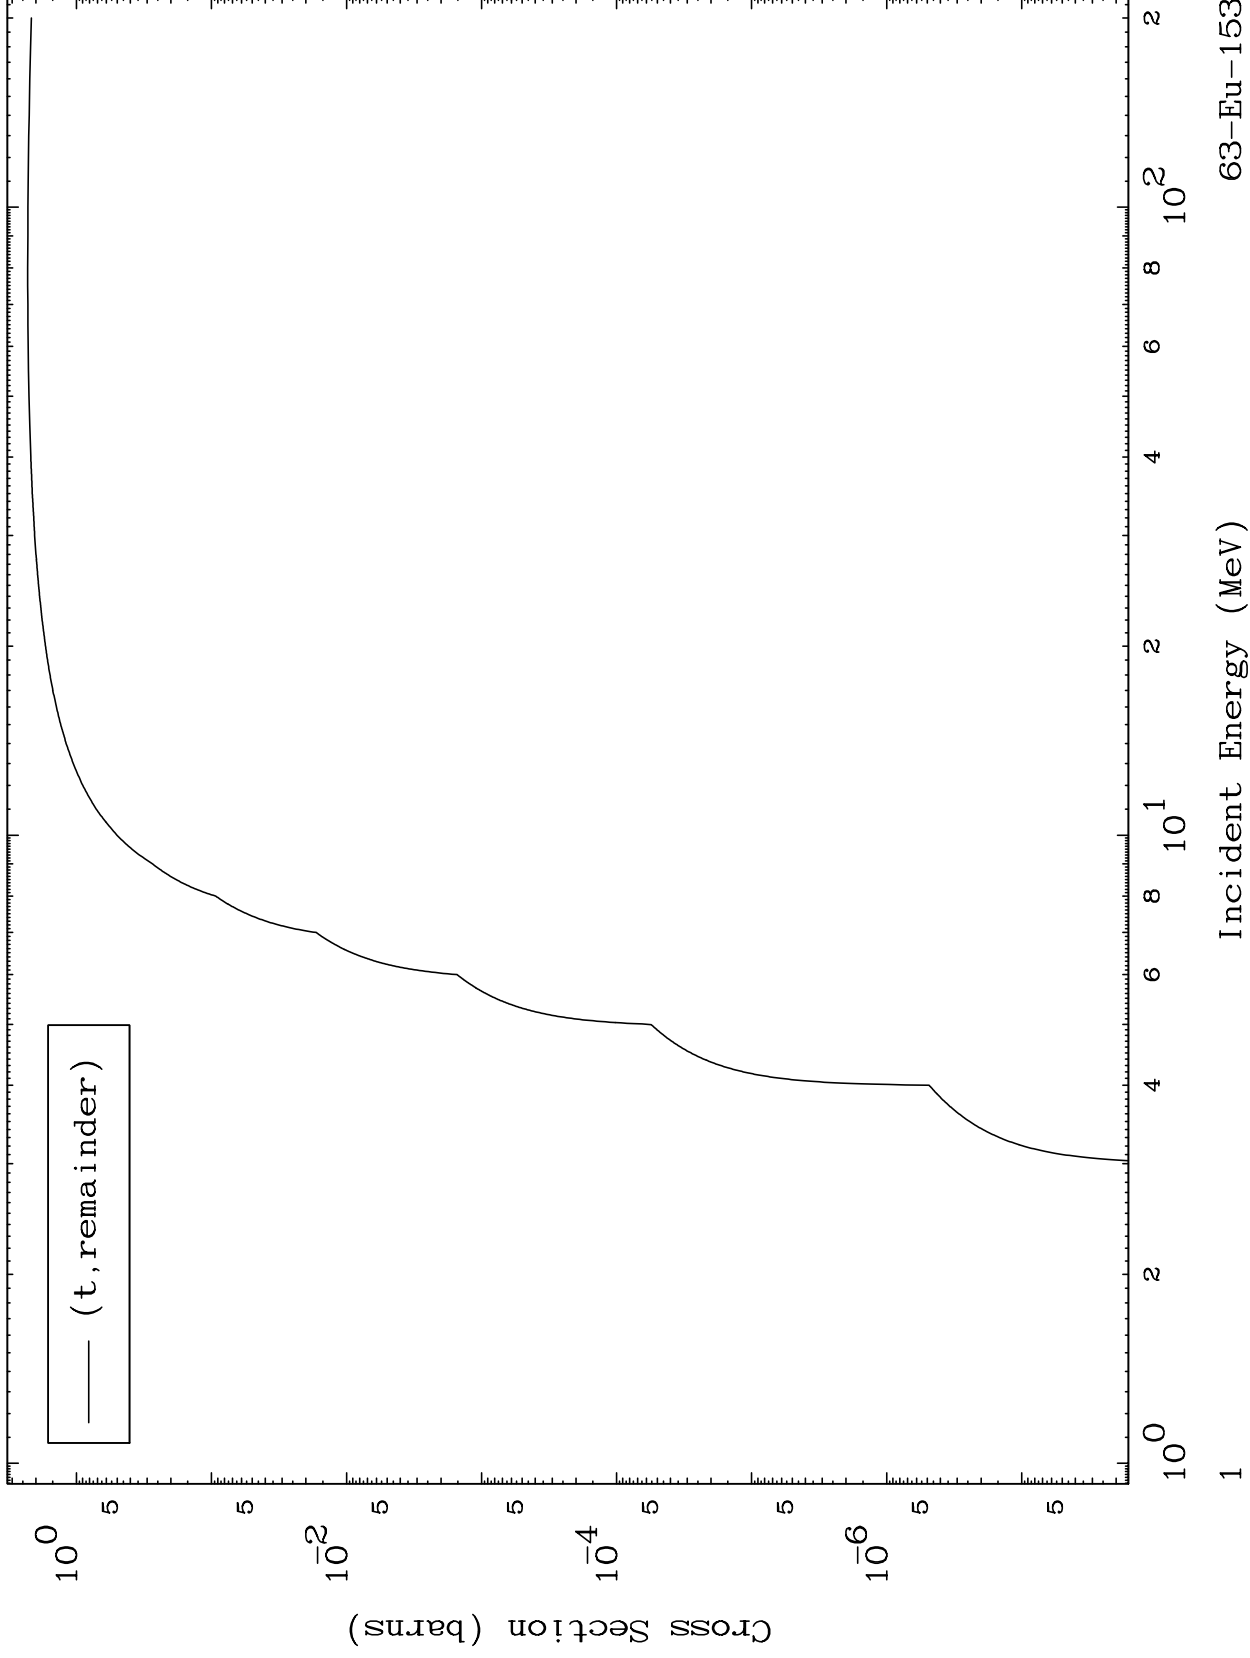

Press Mouse Button to Start

MAT 6331

Triton Major
0 Kelvin Cross Sections

63-Eu-153

63-Eu-153

Incident Energy (MeV)