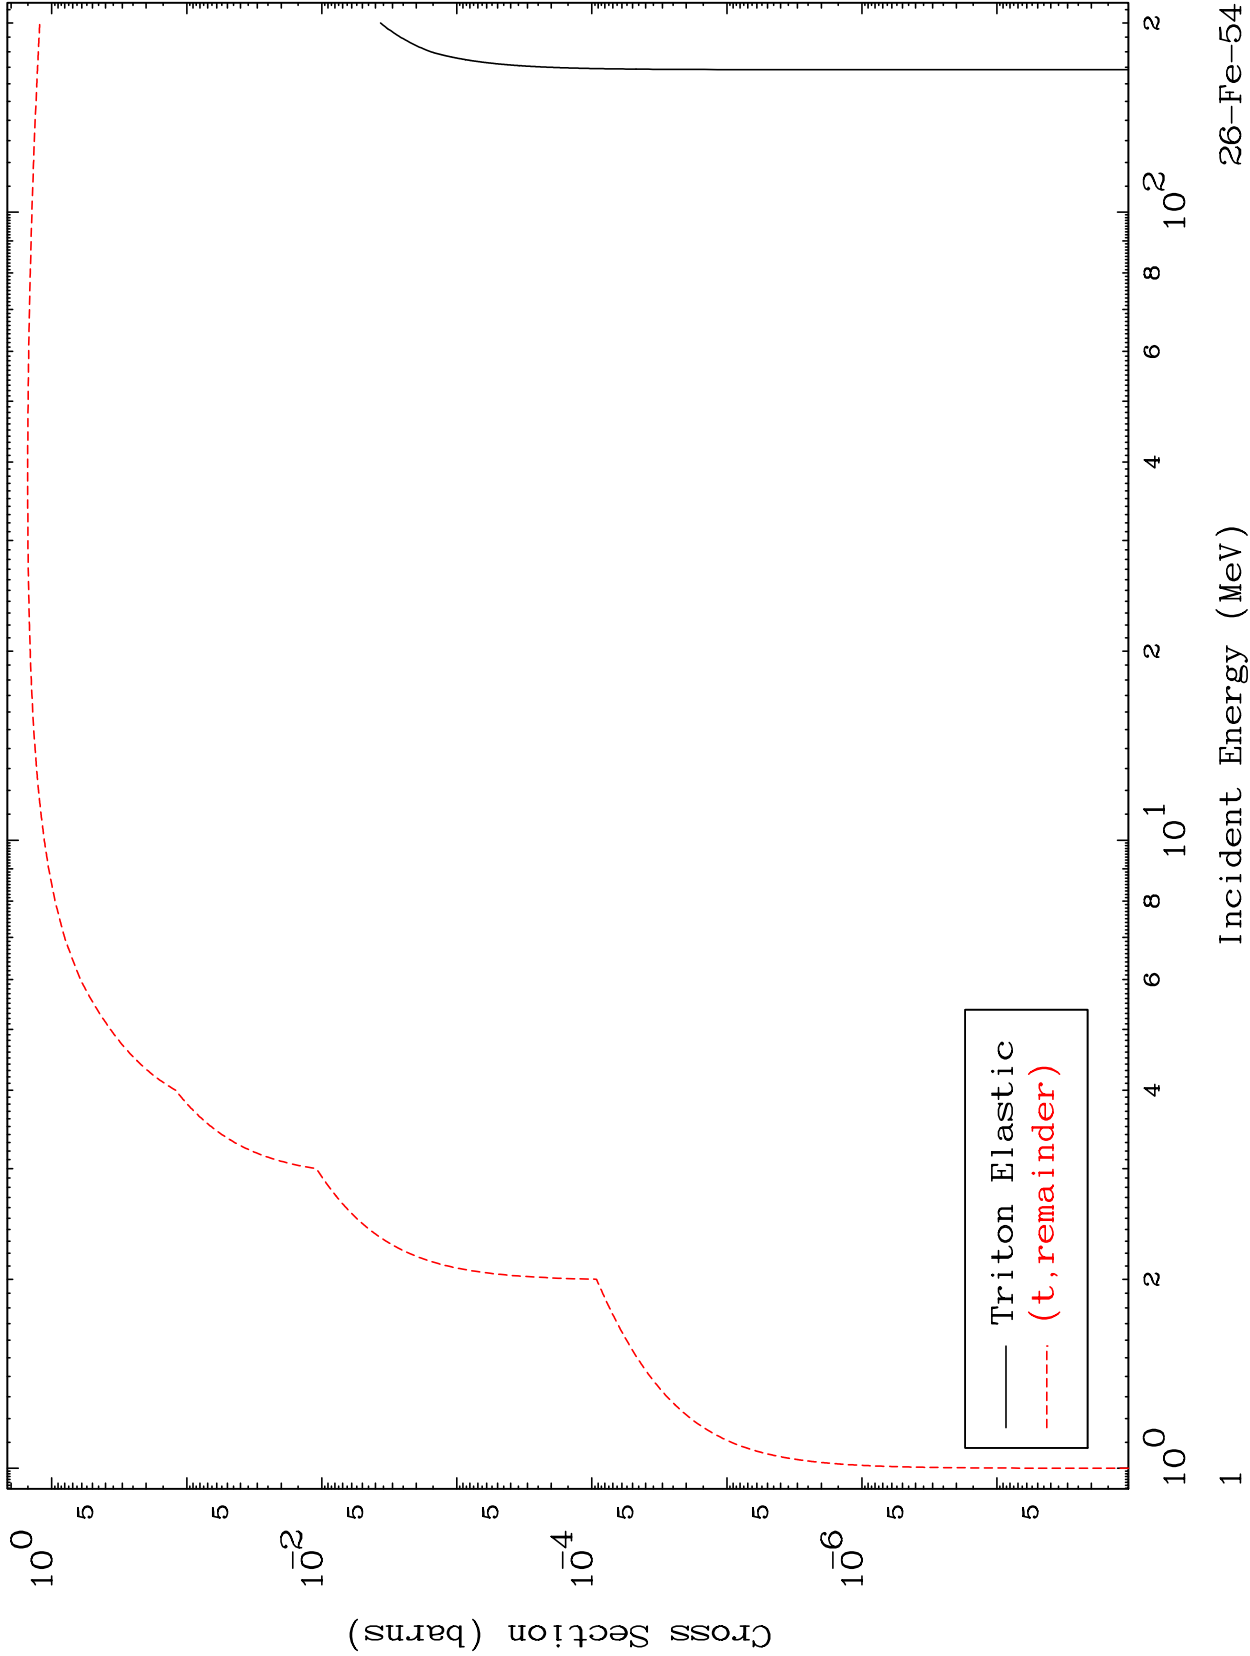

Press Mouse Button to Start

MAT 2625

Triton Major

26-Fe-54

0 Kelvin Cross Sections

Incident Energy (MeV)

26-Fe-54