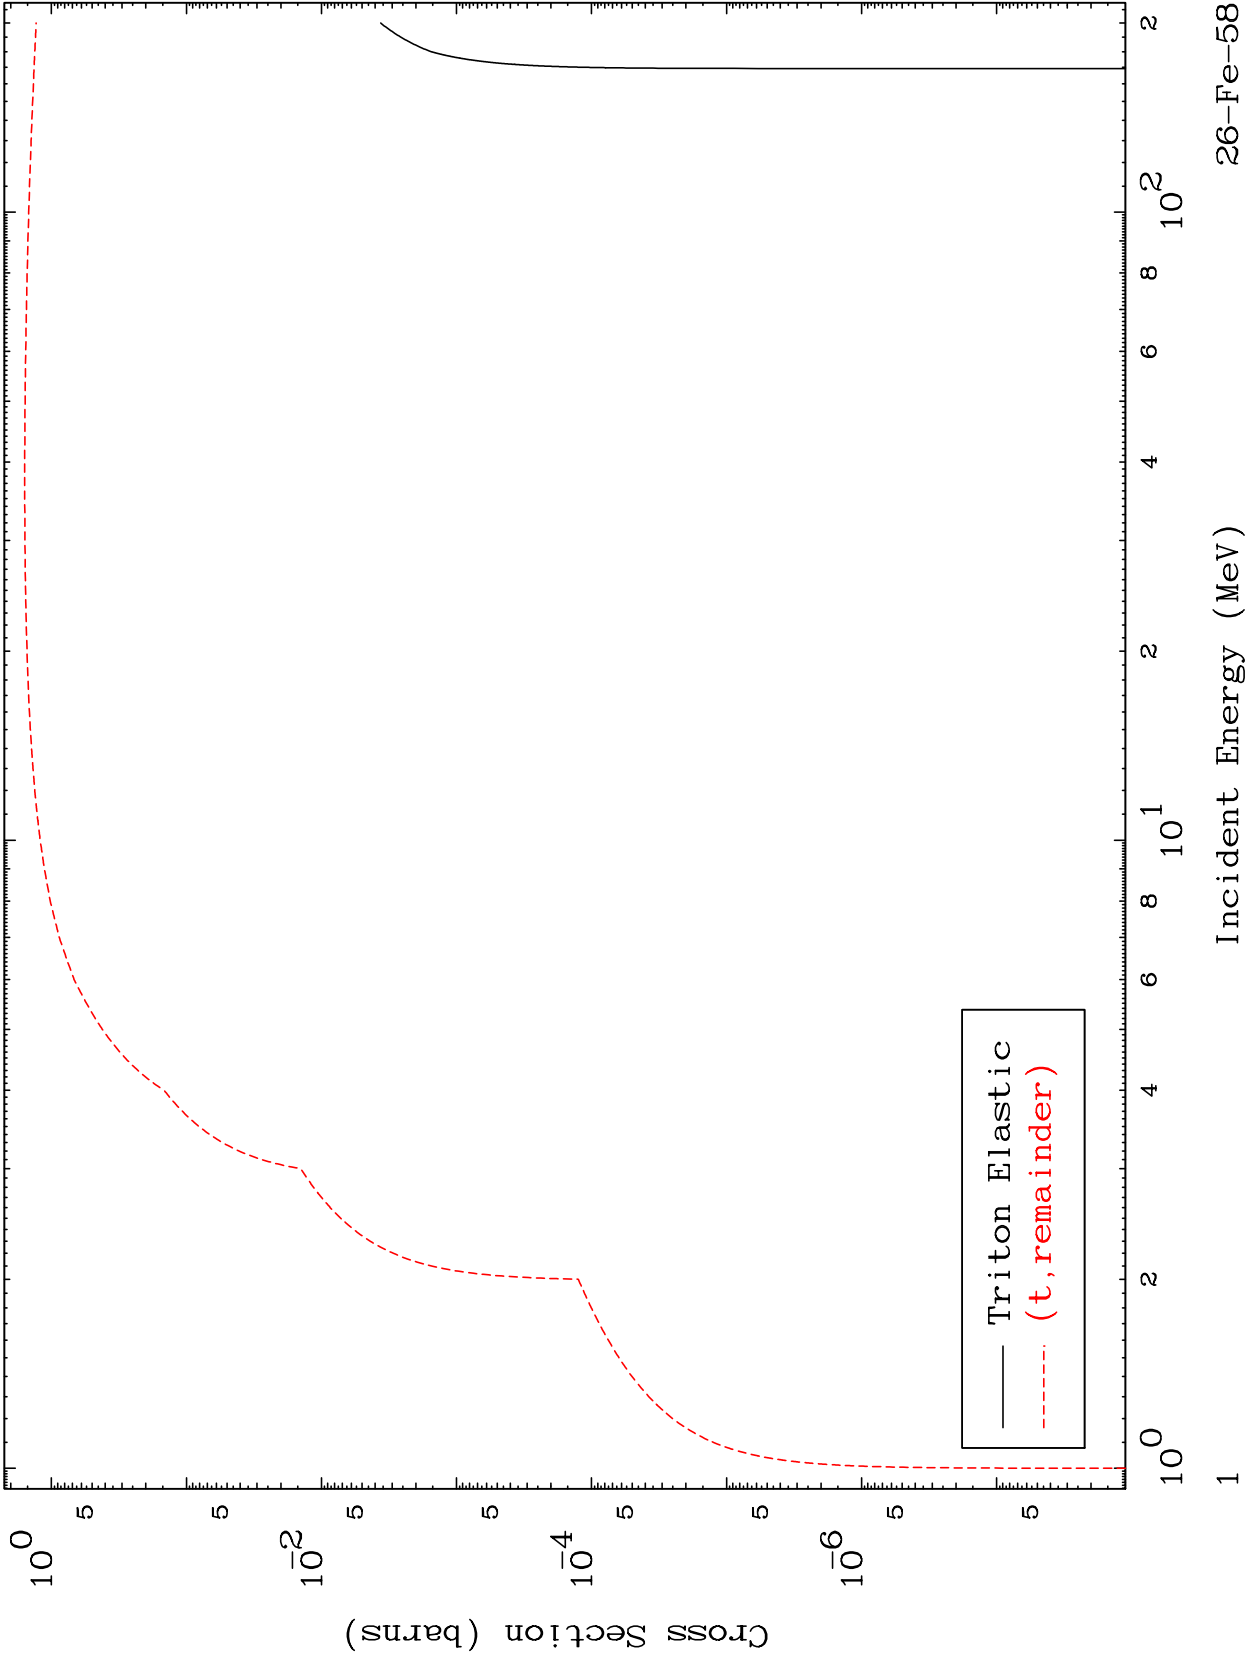

Press Mouse Button to Start

MAT 2637

Triton Major  
0 Kelvin Cross Sections

26-Fe-58

26-Fe-58

Incident Energy (MeV)