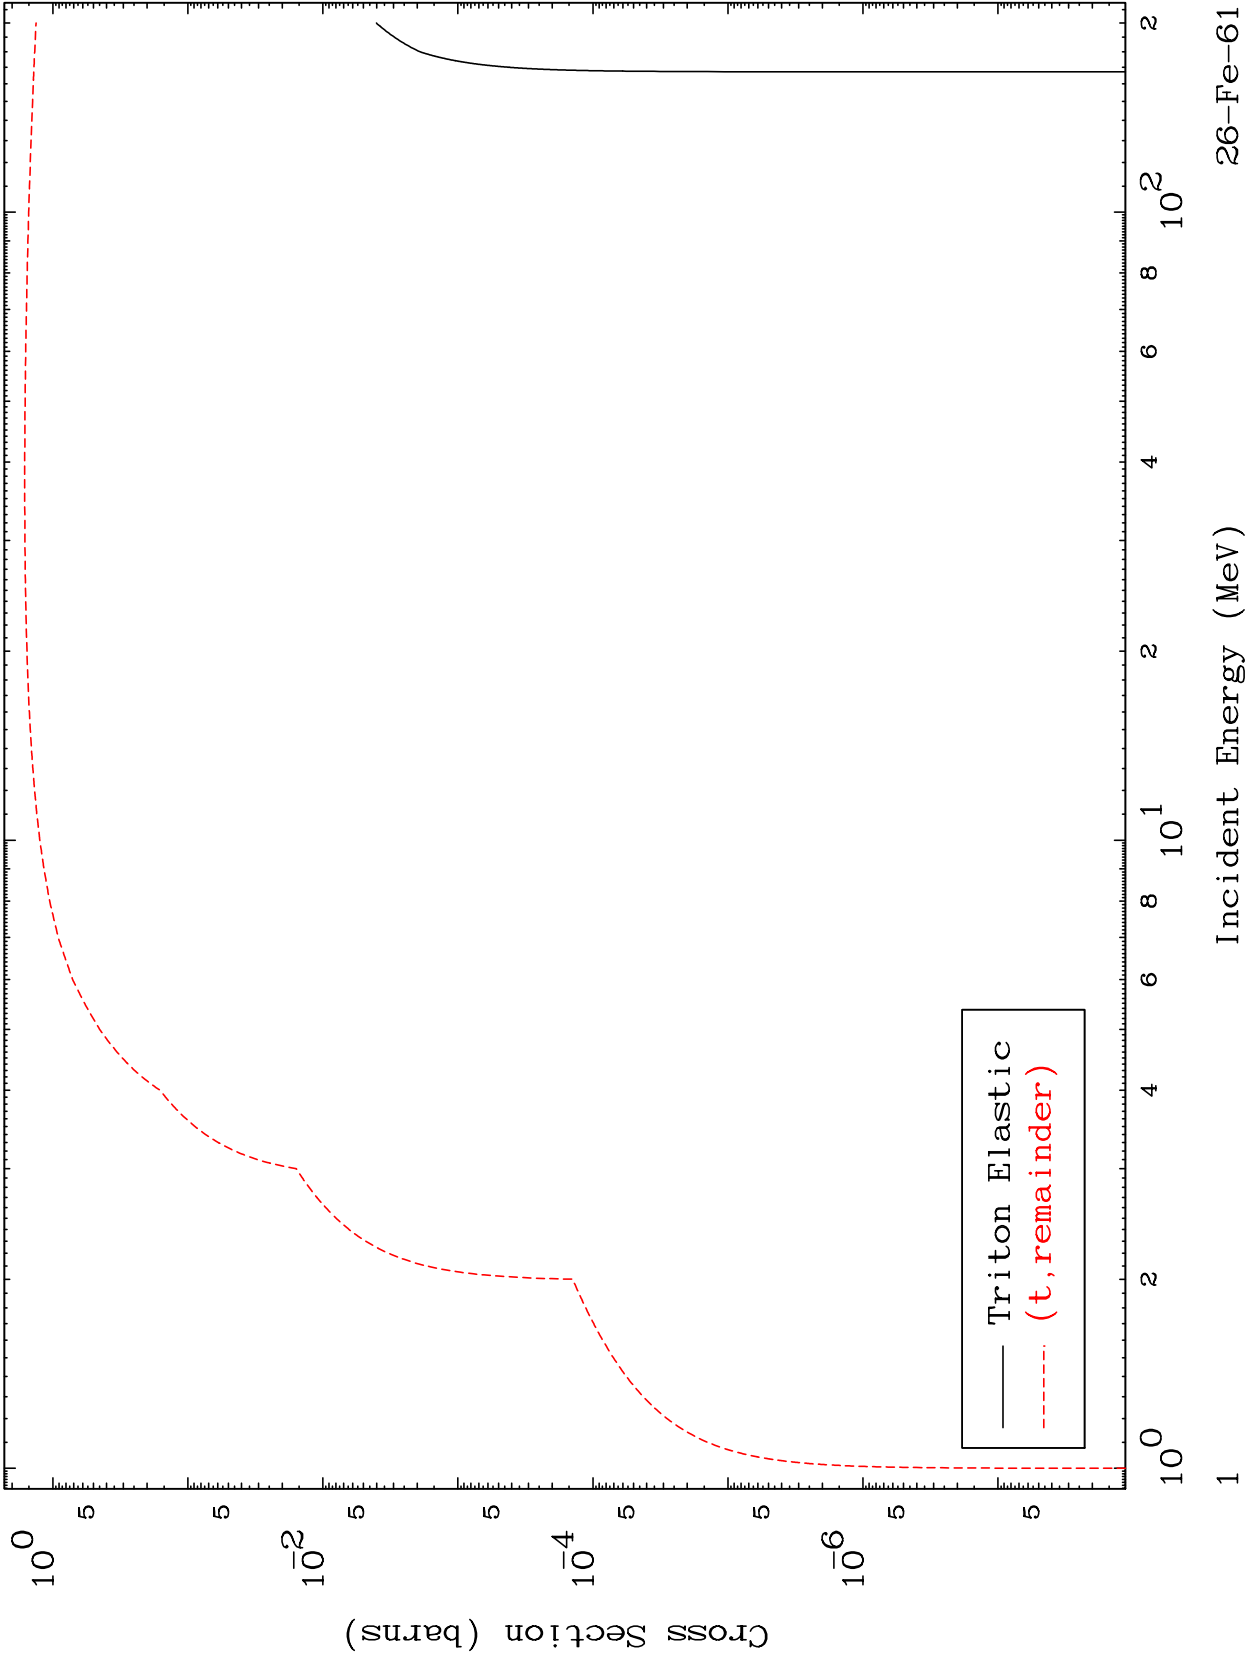

Press Mouse Button to Start

MAT 2646

Triton Major

26-Fe-61

0 Kelvin Cross Sections

Incident Energy (MeV)

26-Fe-61