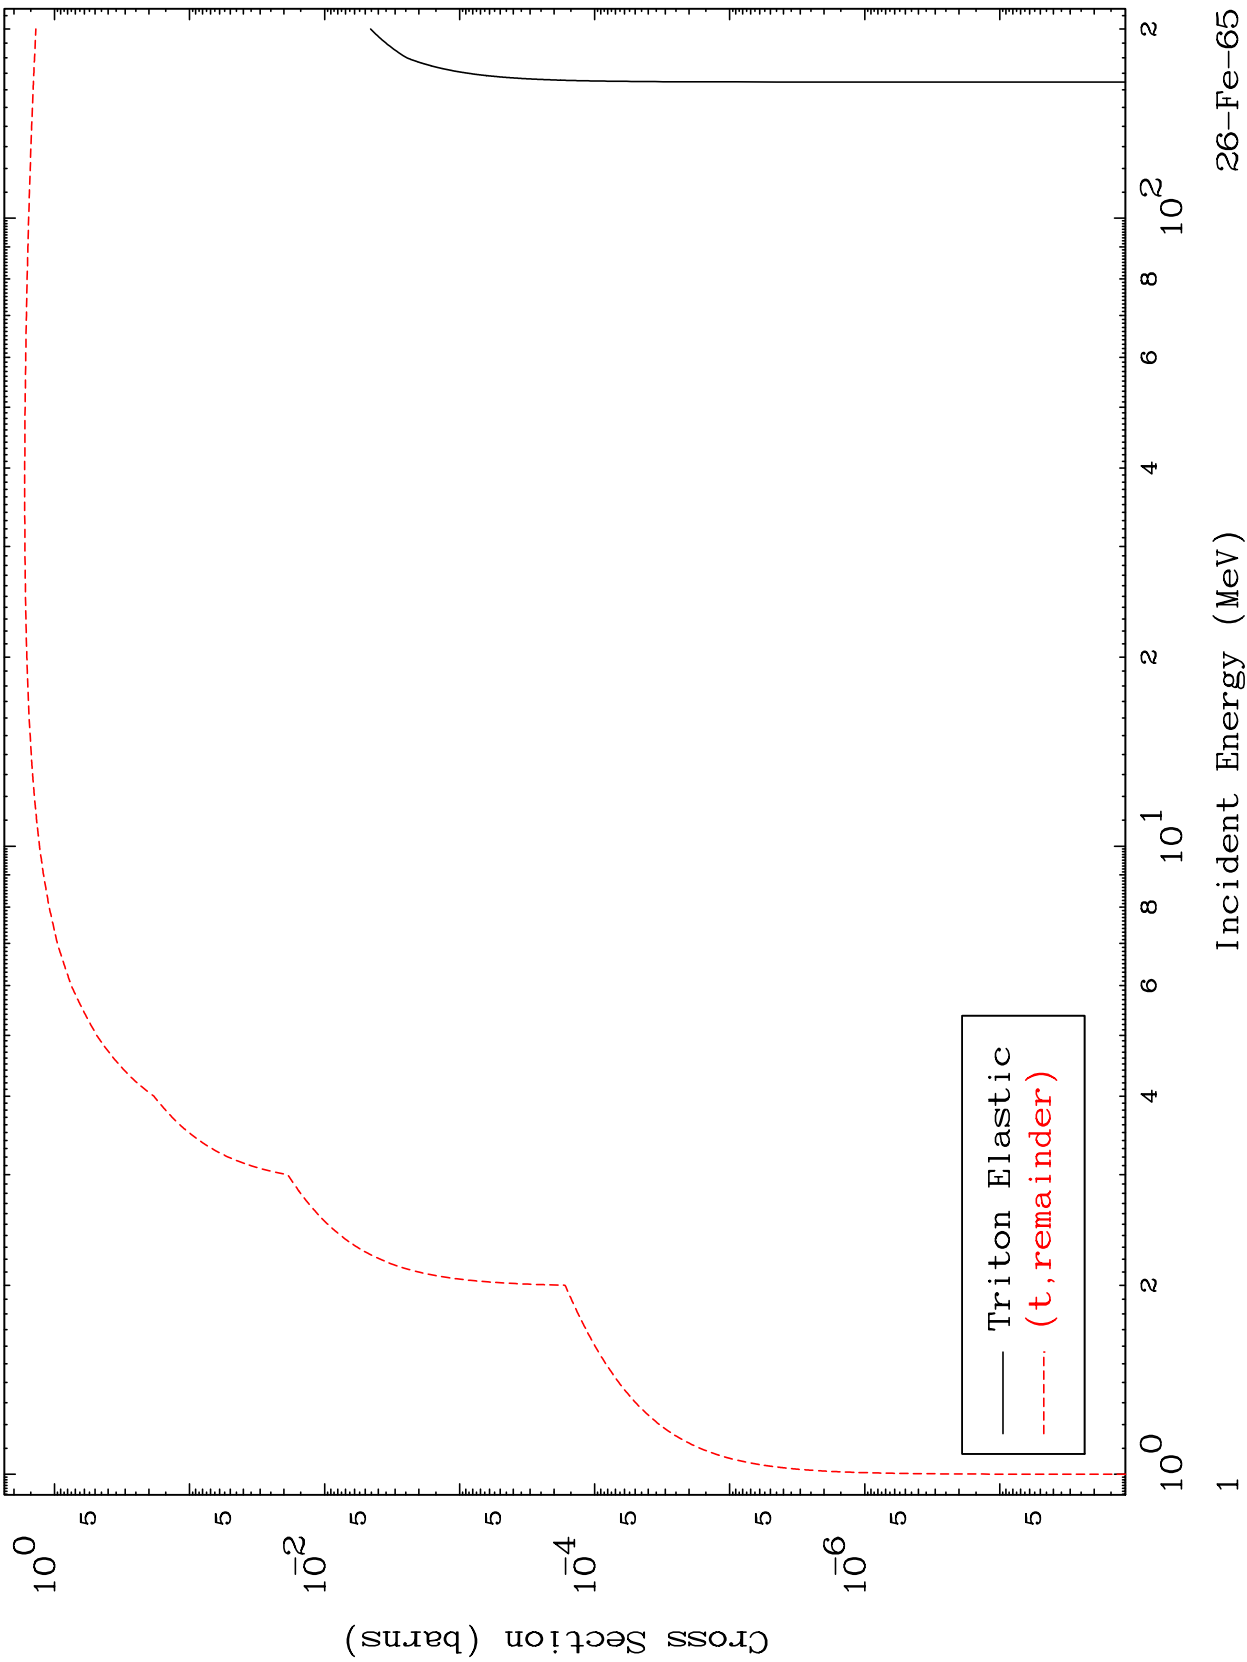

Press Mouse Button to Start

MAT 2659

Triton Major
0 Kelvin Cross Sections

26-Fe-65

Incident Energy (MeV)

26-Fe-65