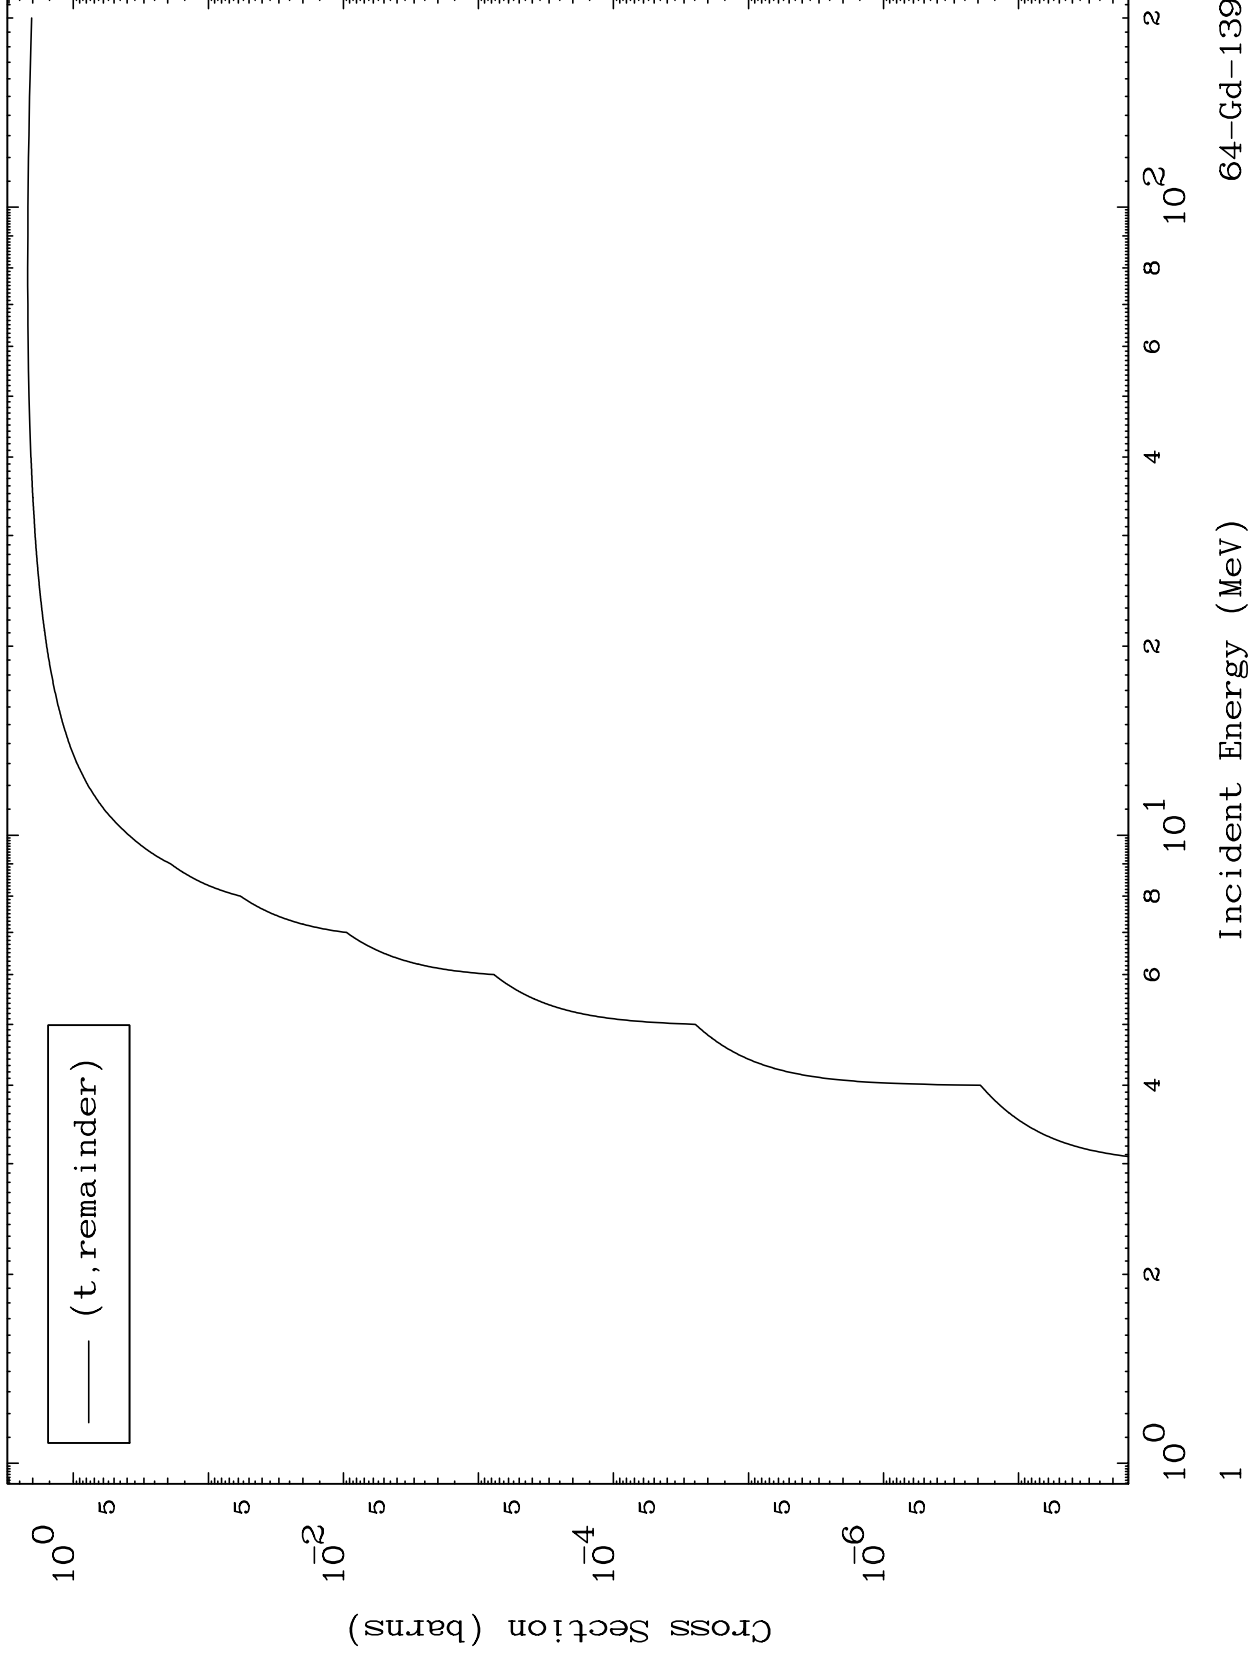

Press Mouse Button to Start

MAT 6386

Triton Major
0 Kelvin Cross Sections

64-Gd-139

64-Gd-139