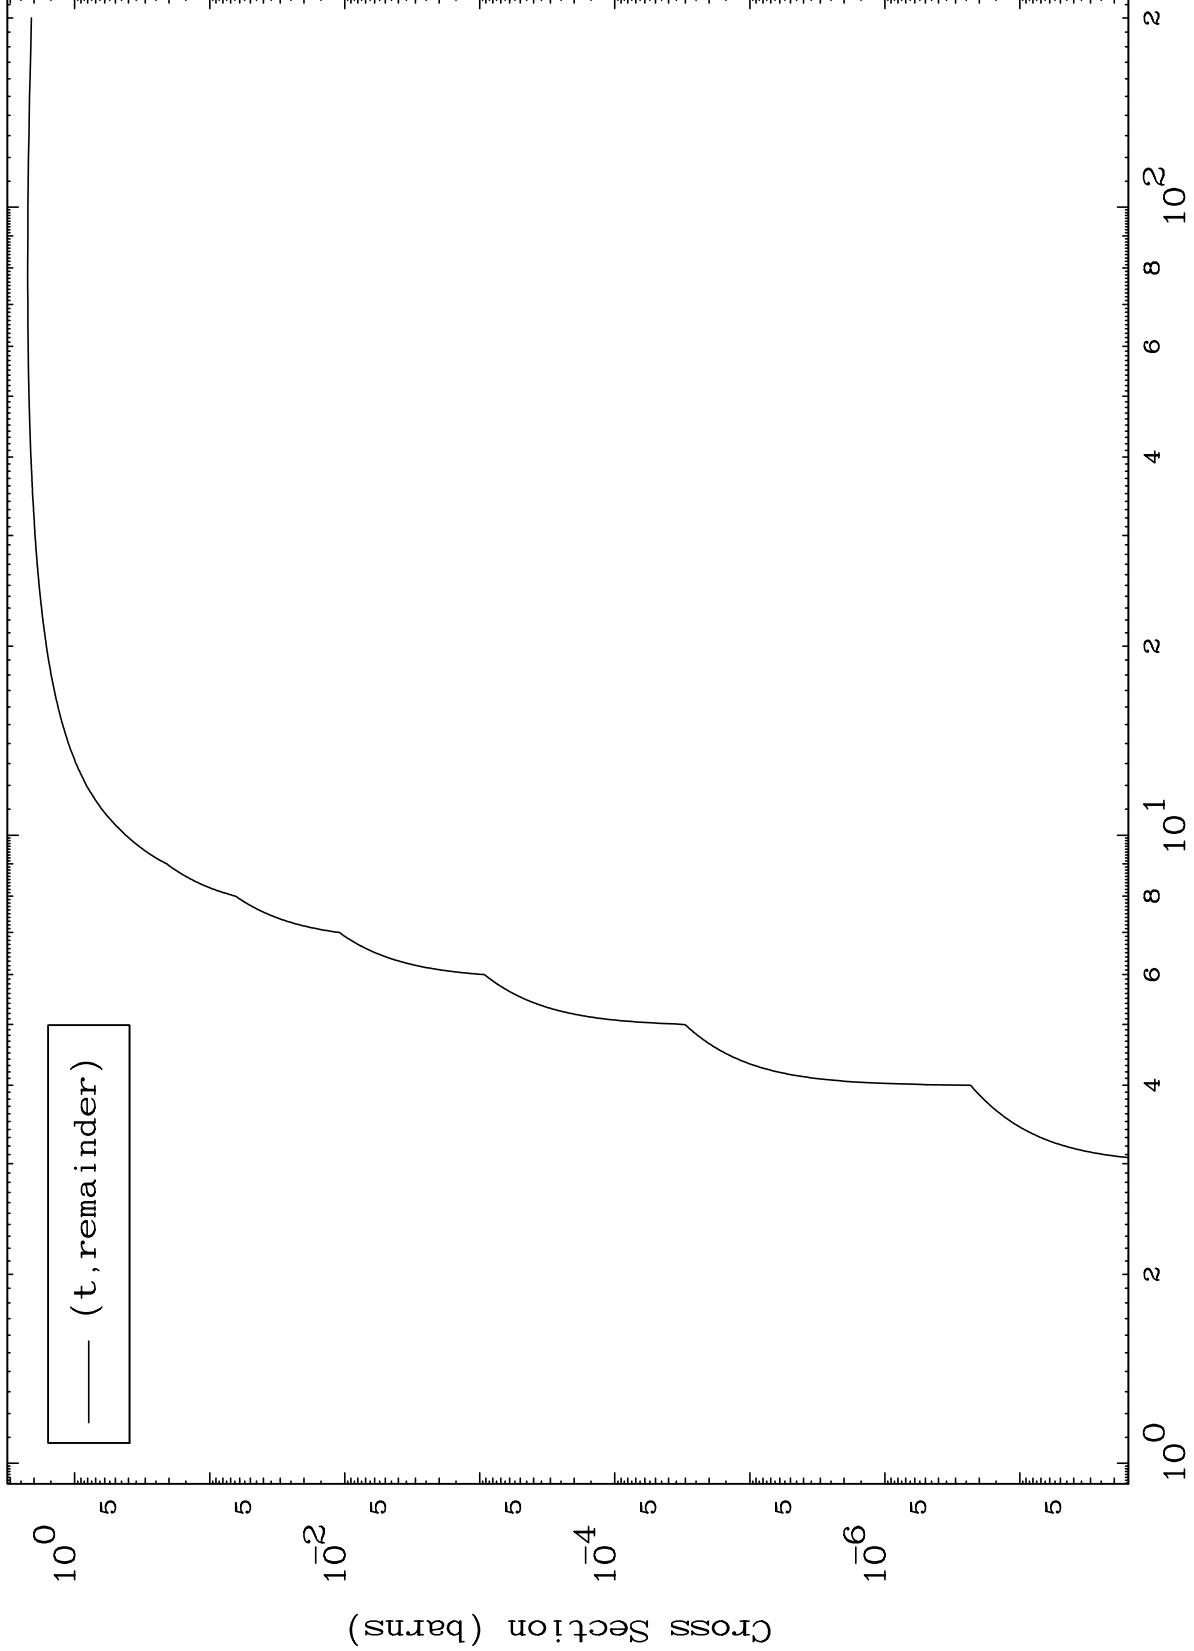

Press Mouse Button to Start

MAT 6405

Triton Major

64-Gd-145

0 Kelvin Cross Sections

Incident Energy (MeV)

64-Gd-145