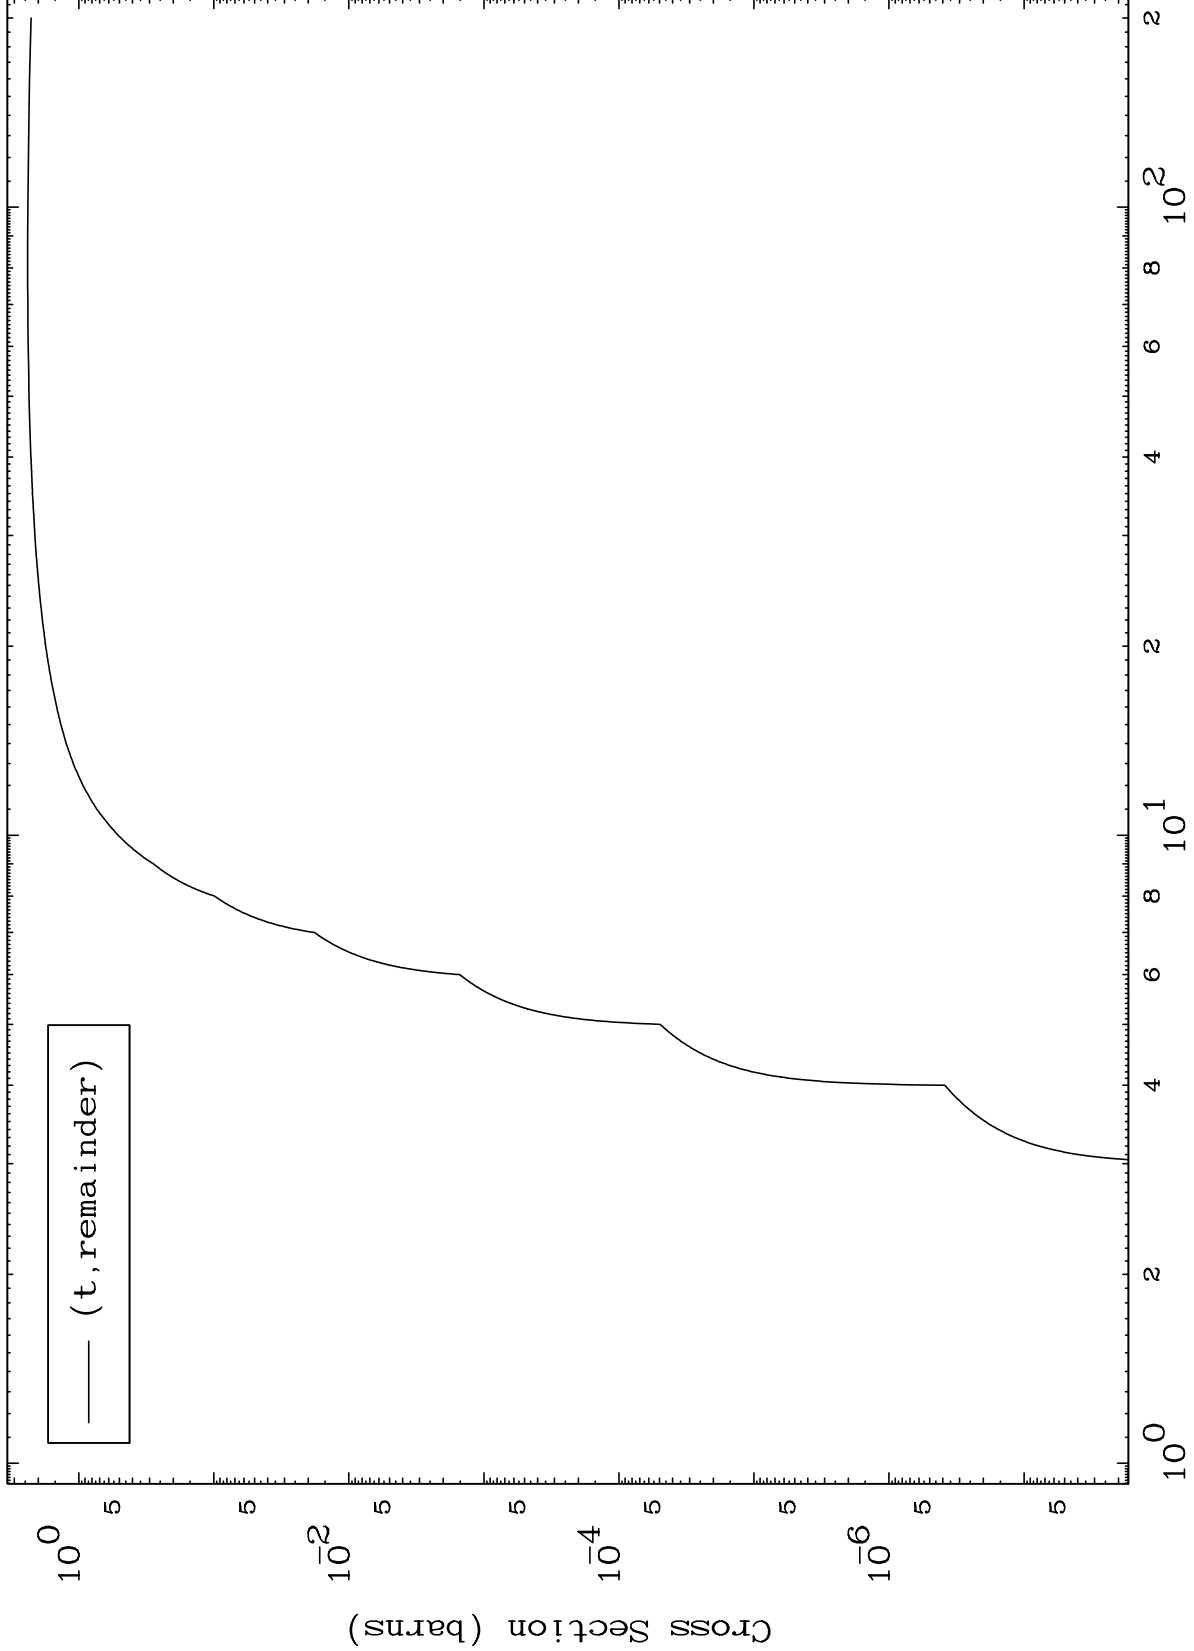

Press Mouse Button to Start

MAT 6464

Triton Major

64-Gd-165

0 Kelvin Cross Sections

Incident Energy (MeV)

64-Gd-165