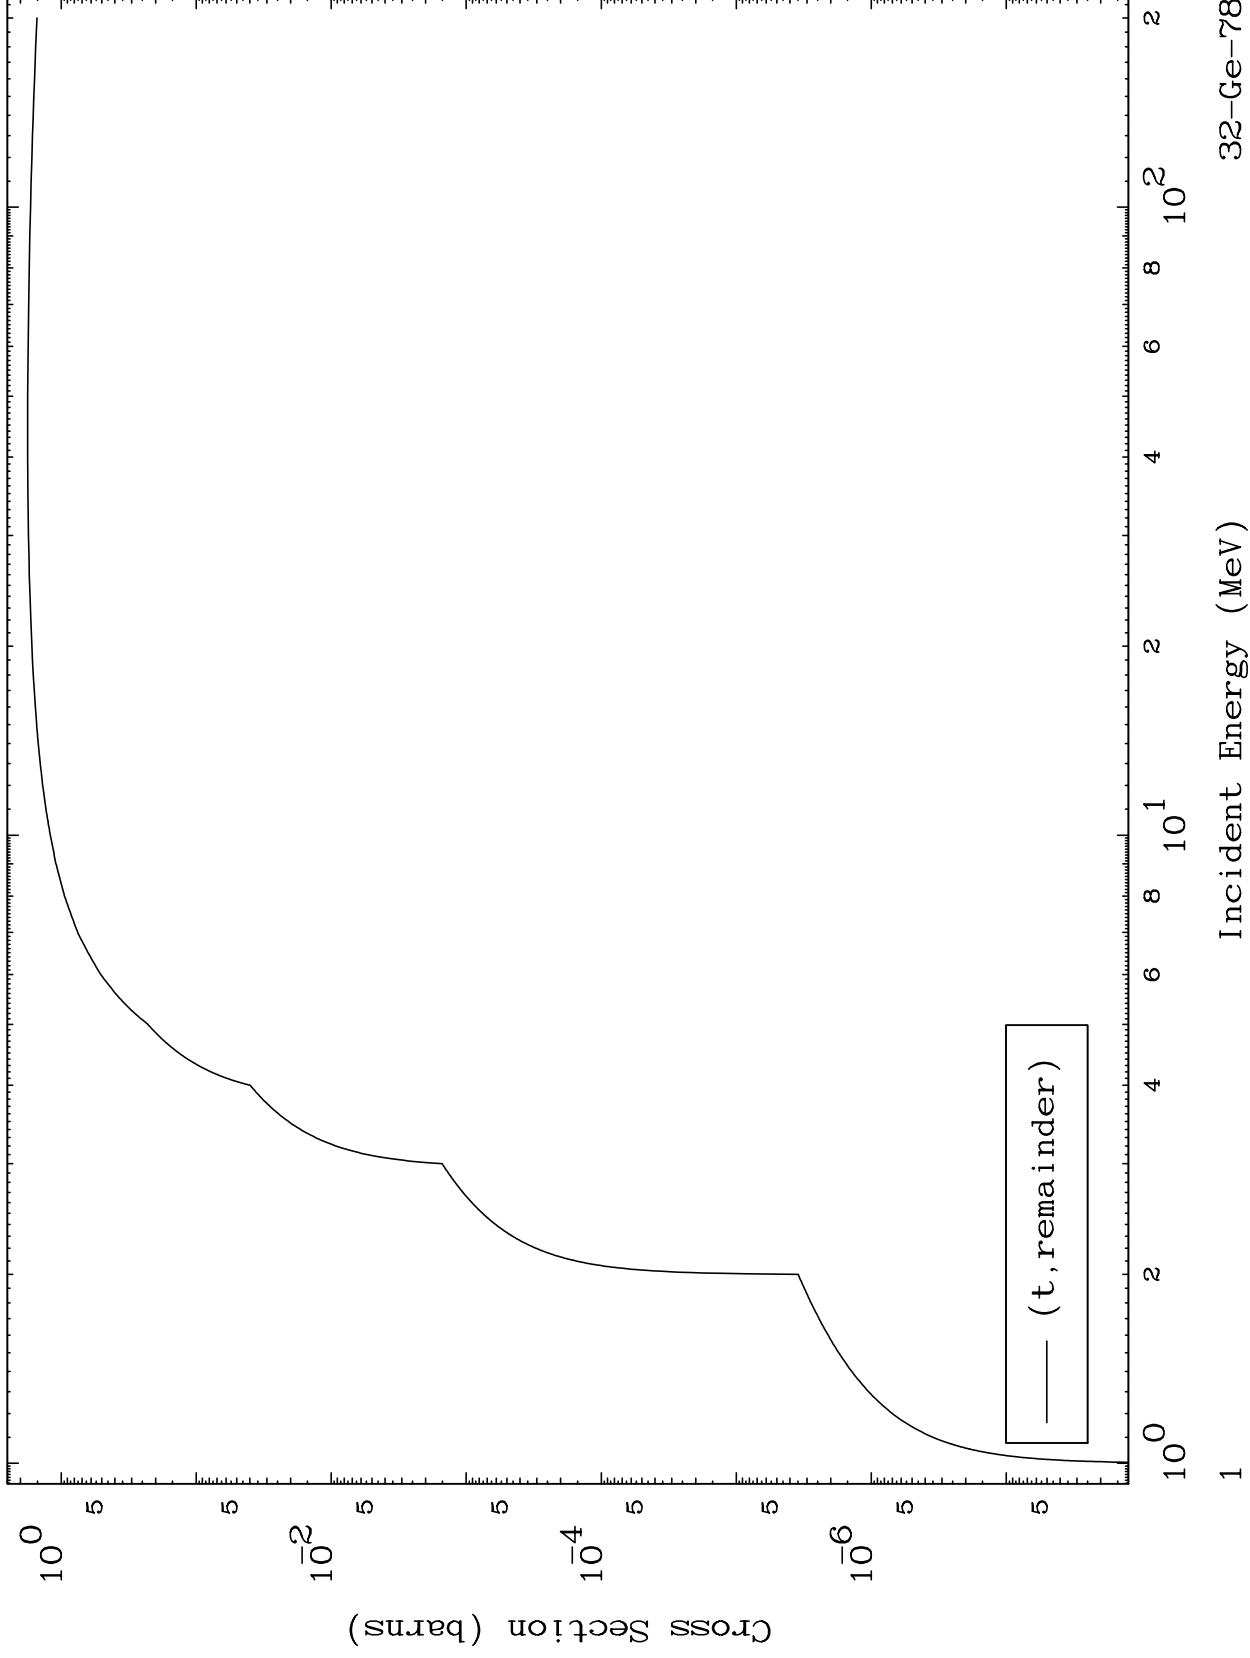

Press Mouse Button to Start

MAT 3249

Triton Major  
0 Kelvin Cross Sections

<sup>32</sup>Ge-78

Incident Energy (MeV)

<sup>32</sup>Ge-78