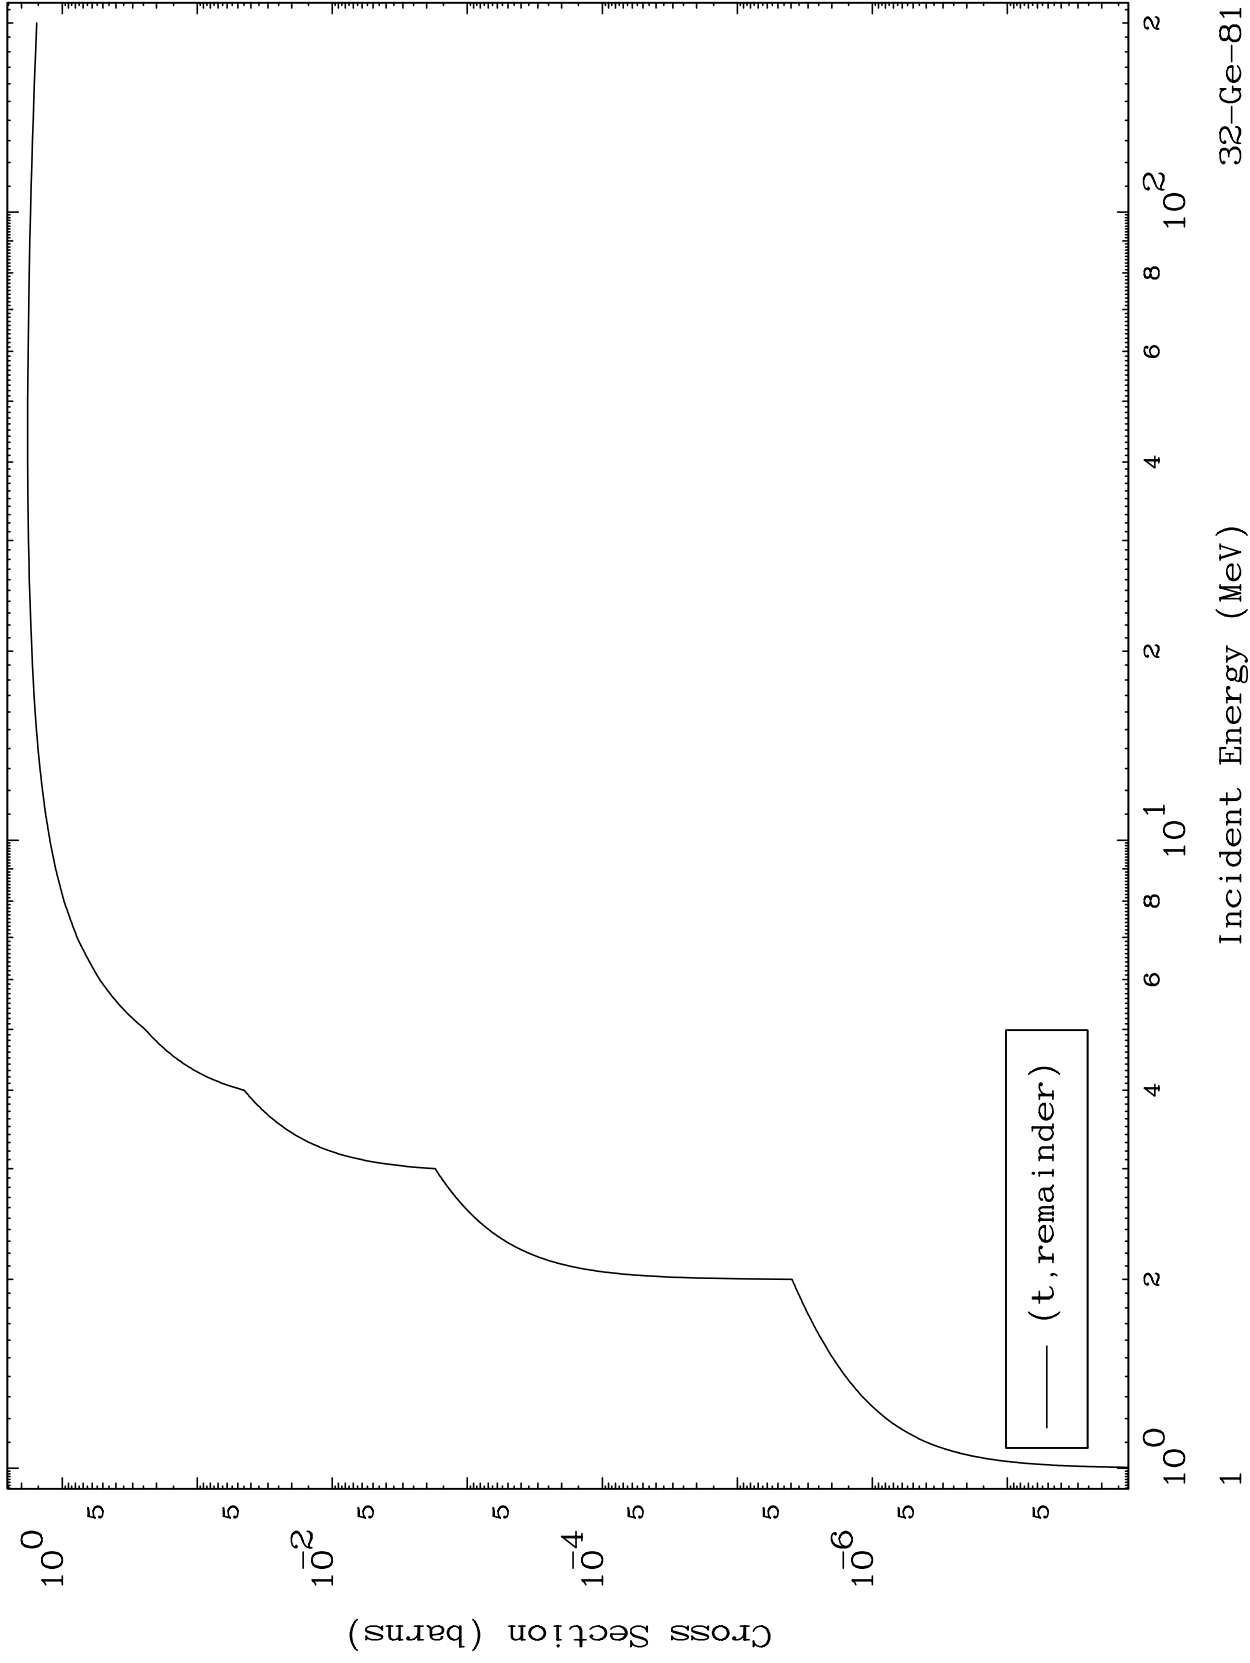

Press Mouse Button to Start

MAT 3259

Triton Major  
0 Kelvin Cross Sections

<sup>32</sup>Ge-81

<sup>32</sup>Ge-81