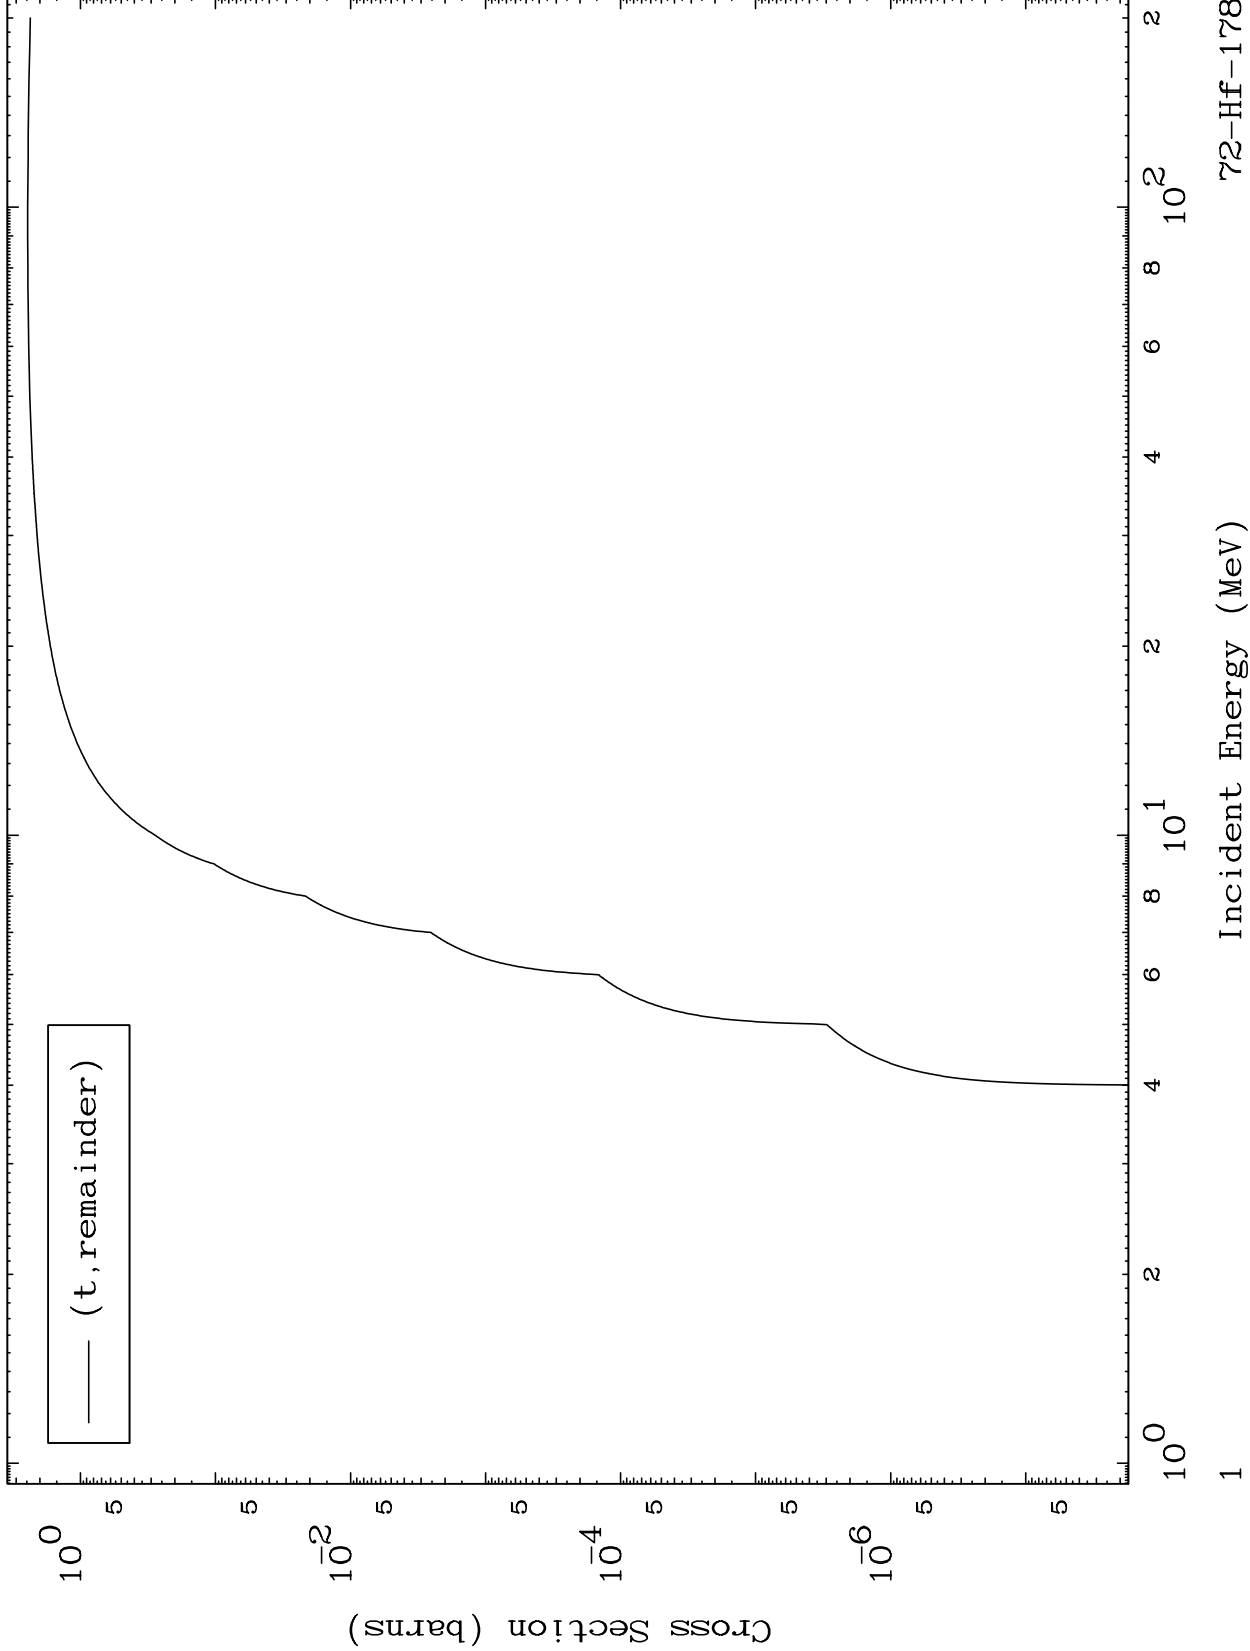

Press Mouse Button to Start

MAT 7239

Triton Major
0 Kelvin Cross Sections

72-Hf-178

72-Hf-178

Incident Energy (MeV)