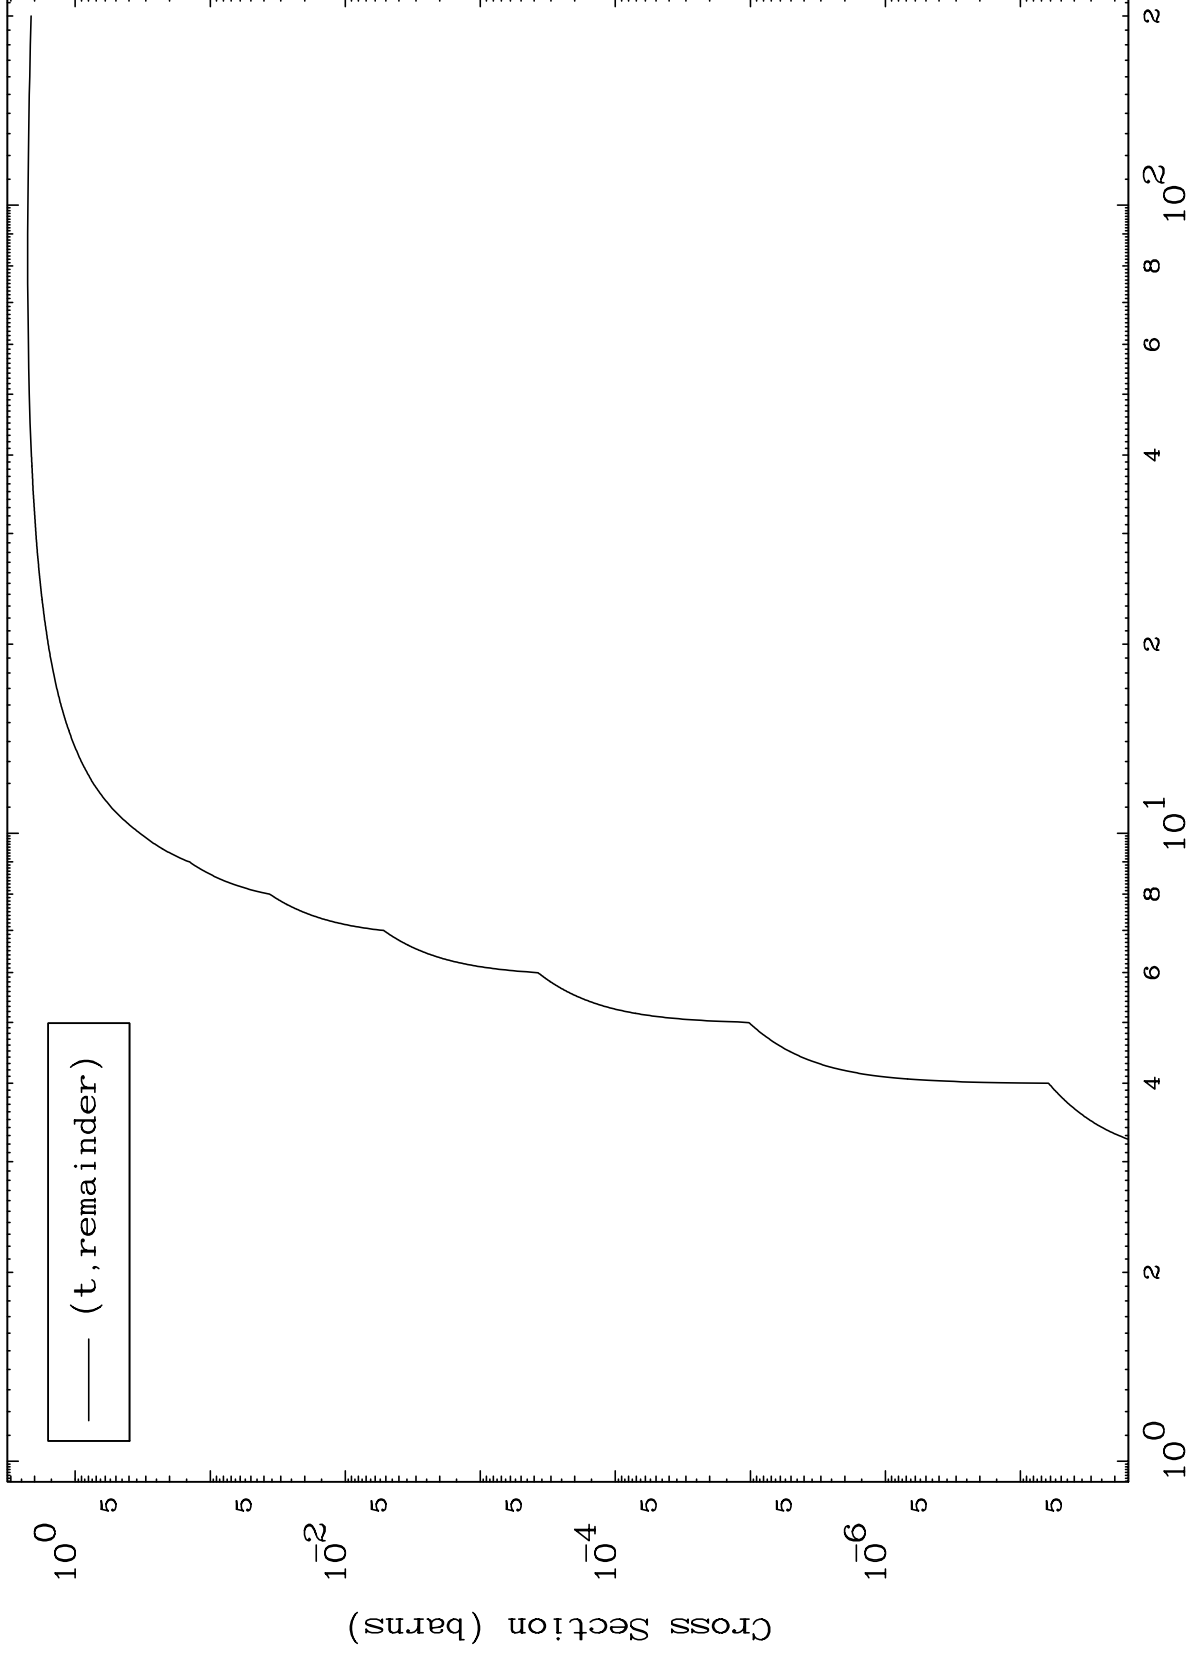

Press Mouse Button to Start

MAT 6677

Triton Major

67-Ho-149

0 Kelvin Cross Sections

Incident Energy (MeV)

67-Ho-149