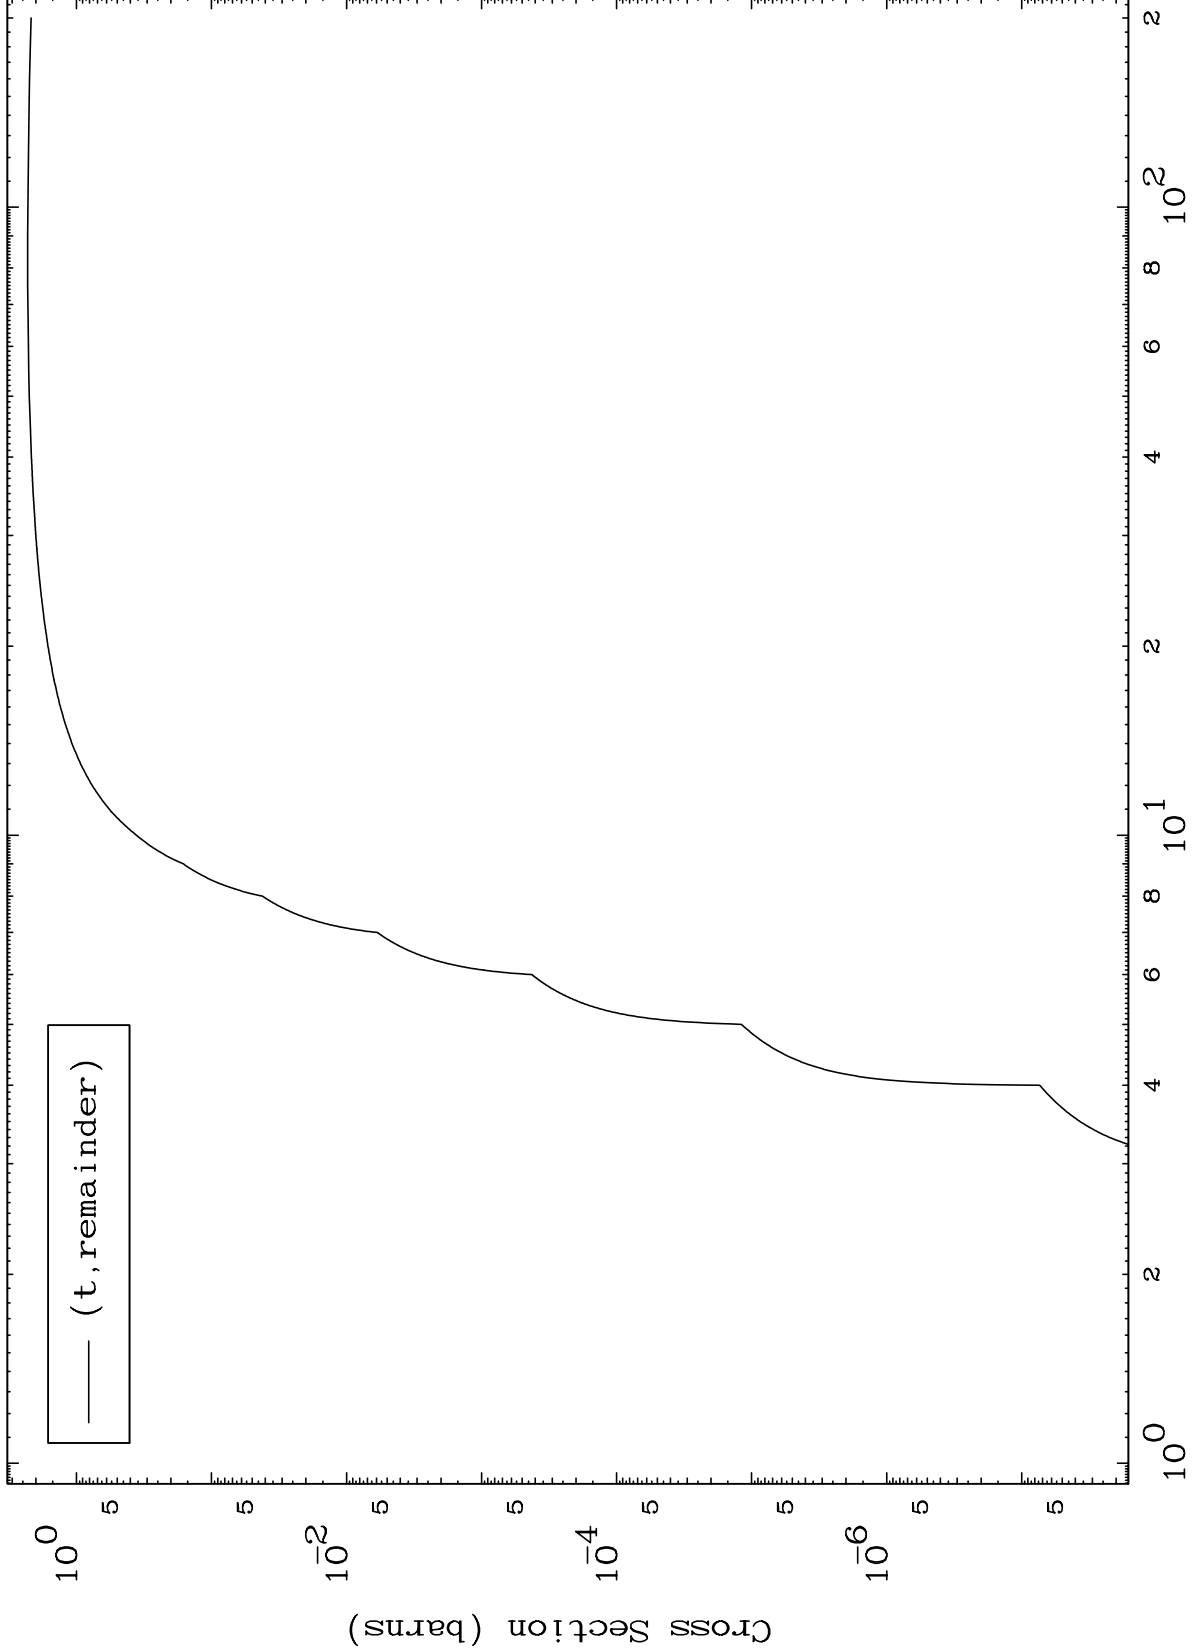

Press Mouse Button to Start

MAT 6695

Triton Major

67-Ho-155

0 Kelvin Cross Sections

Incident Energy (MeV)

67-Ho-155