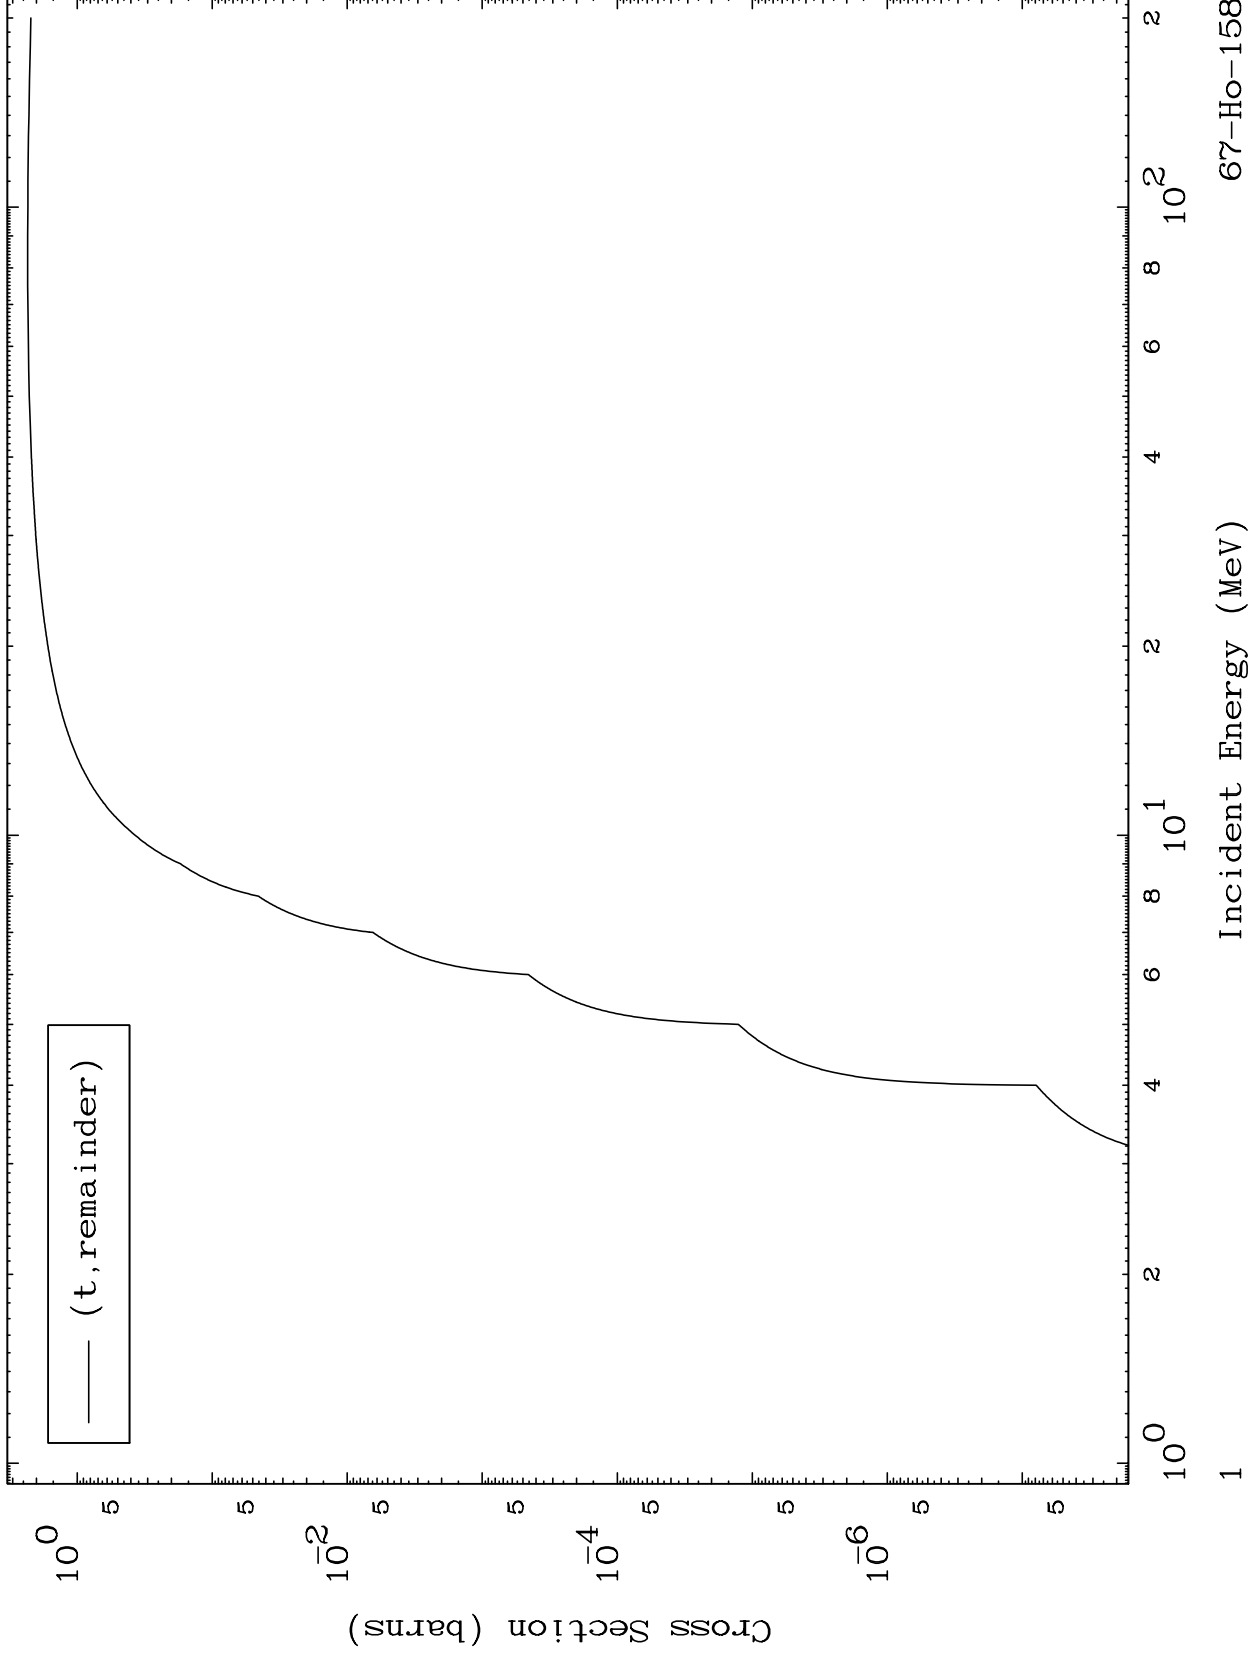

Press Mouse Button to Start

MAT 6704

Triton Major
0 Kelvin Cross Sections

67-Ho-158

67-Ho-158

Incident Energy (MeV)