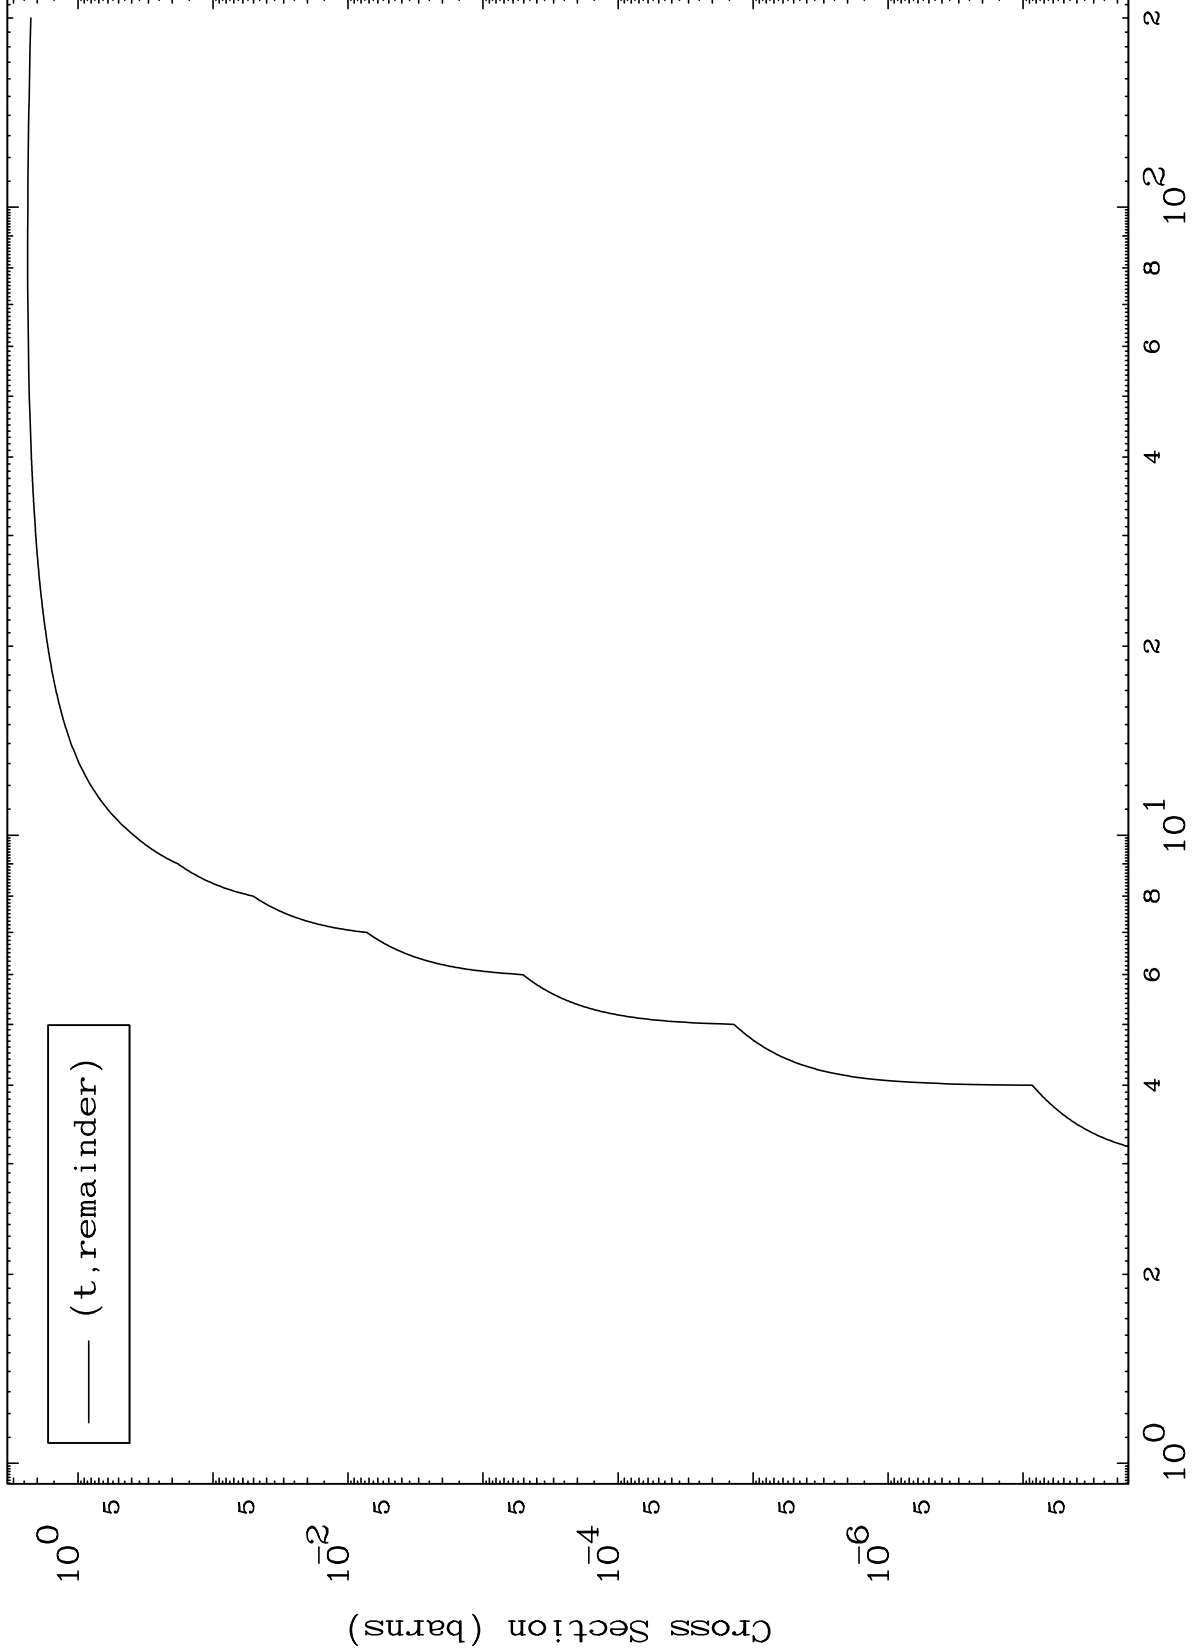

Press Mouse Button to Start

MAT 6716

Triton Major

67-Ho-162

0 Kelvin Cross Sections

Incident Energy (MeV)

67-Ho-162