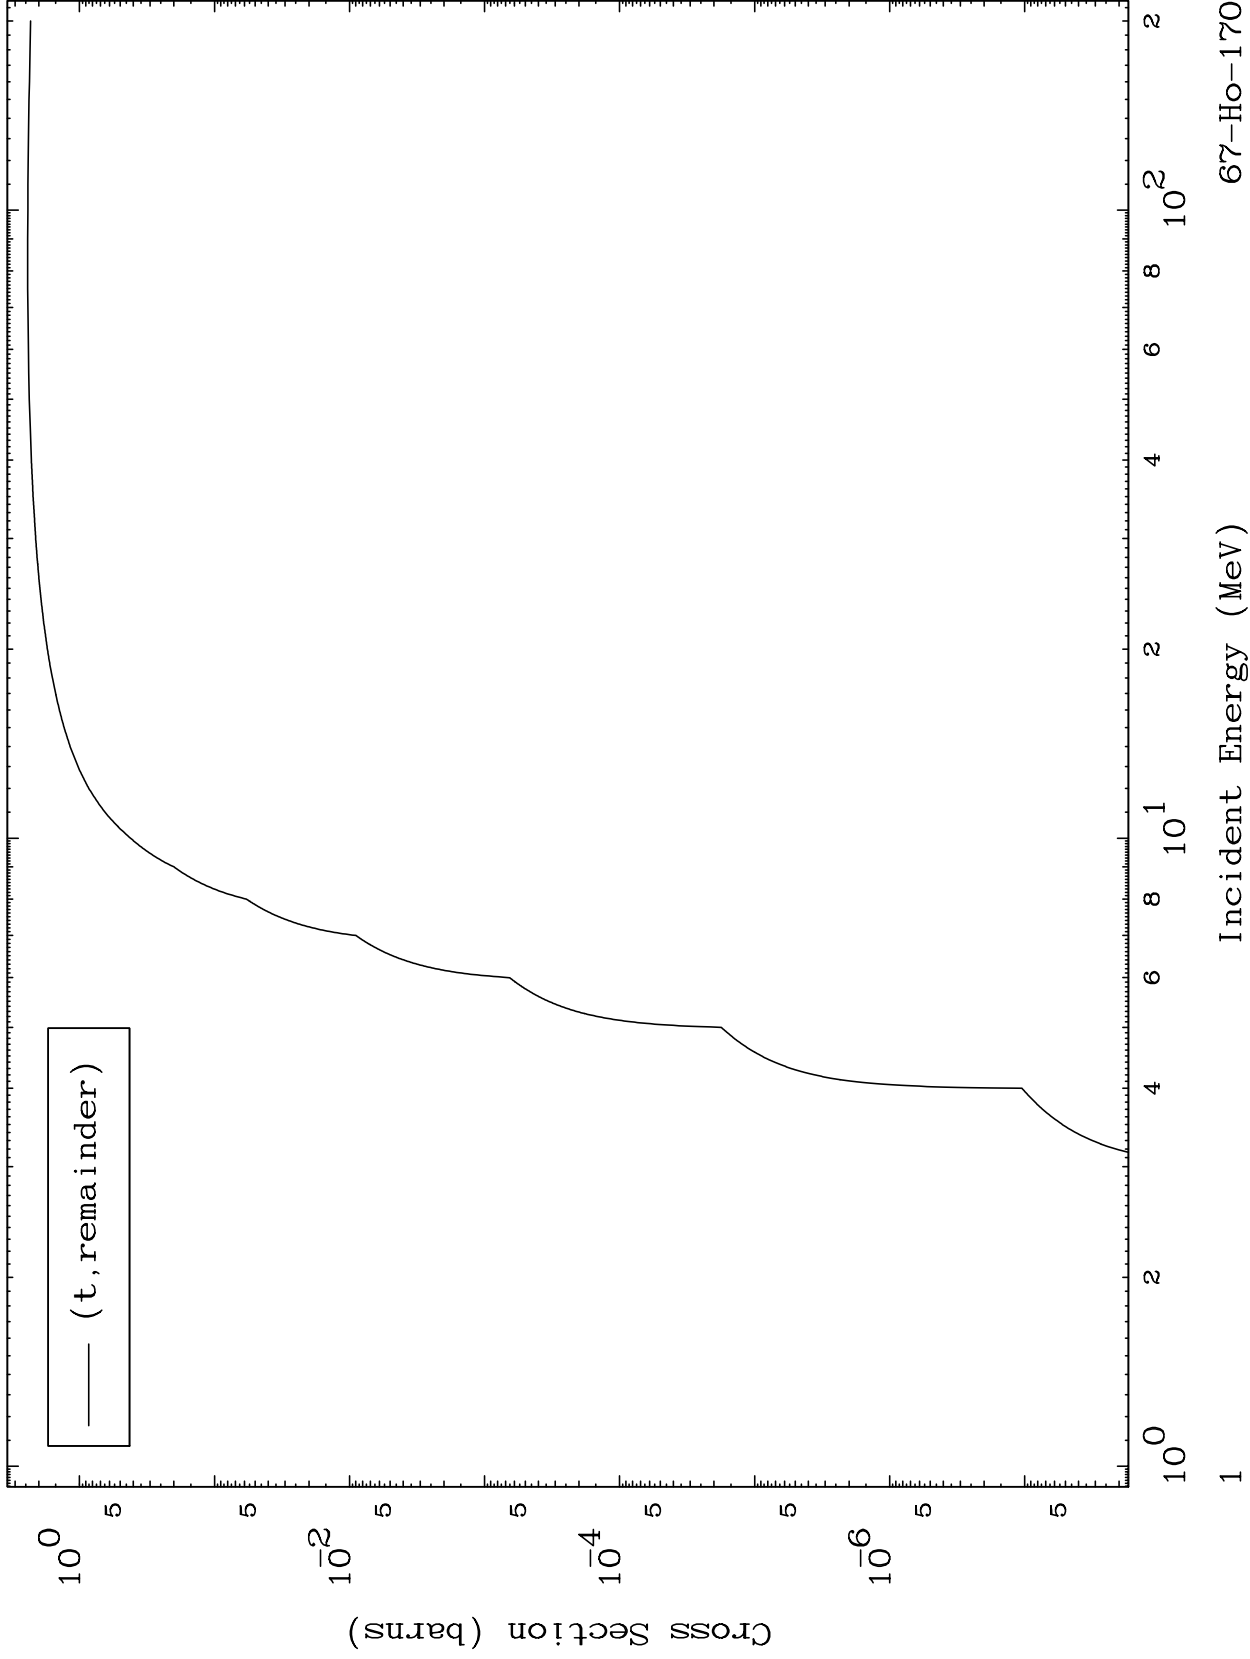

Press Mouse Button to Start

MAT 6741

Triton Major
0 Kelvin Cross Sections

67-Ho-170

67-Ho-170

Incident Energy (MeV)